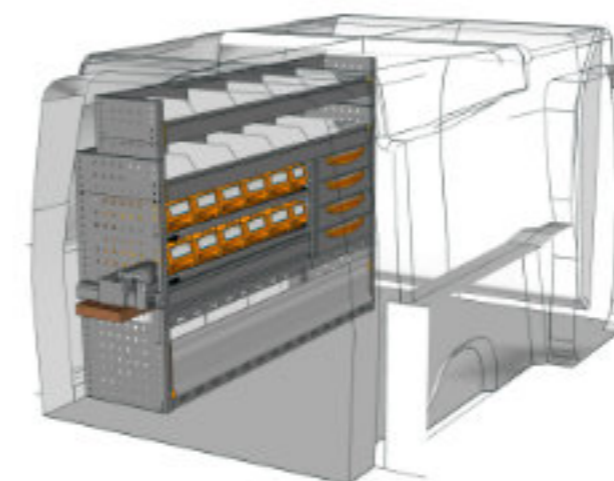

STV23-PA1511 P3 **CHF 2'350.-**
B/l 1524mm, T/p 365mm, H/h 1100mm ~~CHF 3'156.-~~