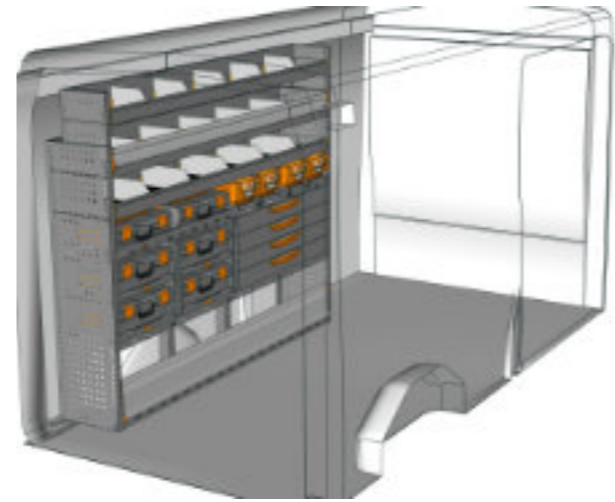

STV23-TR2017 M2 **CHF 3'256.-**
B/l 2032mm, T/p 365mm, H/h 1650mm ~~-CHF 4'540.-~~