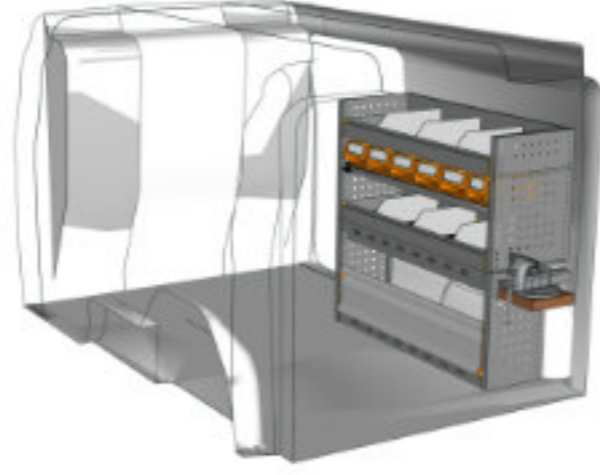

STV23-DO1010 07 CHF 1'248.-
B/l 1016mm, T/p 365mm, H/h 1000mm ~~CHF 1'612.-~~