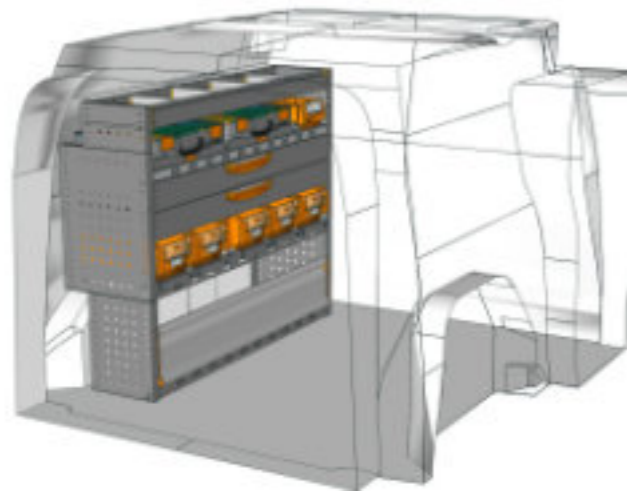

STV23-KA1210 P1 CHF 1'690.-
B/l 1225mm, T/p 365mm, H/h 1100mm ~~CHF 2'367.-~~