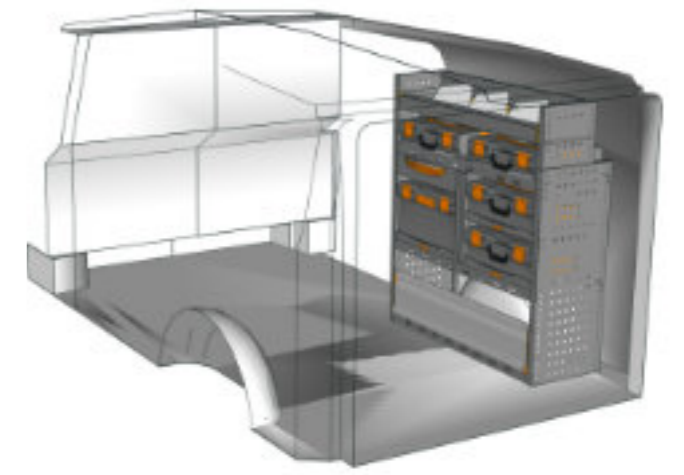

STV23-VT1012 M5 **CHF 1'799.-**
B/l 1016mm, T/p 365mm, H/h 1150mm ~~CHF 2'480.-~~