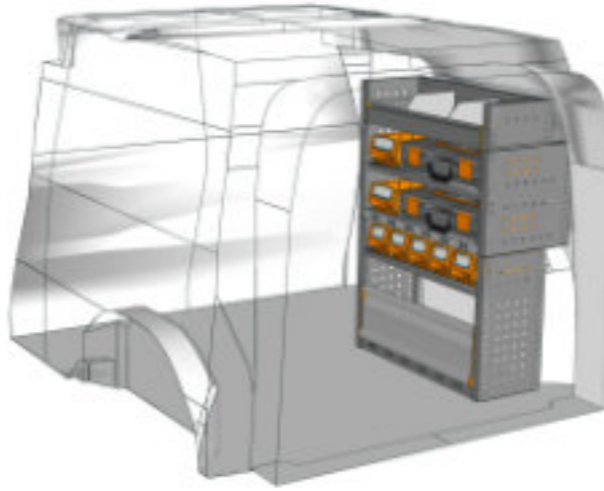

STV23-KA0710 M1 CHF 1'137.-
B/l 717mm, T/p 365mm, H/h 1000mm ~~CHF 1'575.-~~