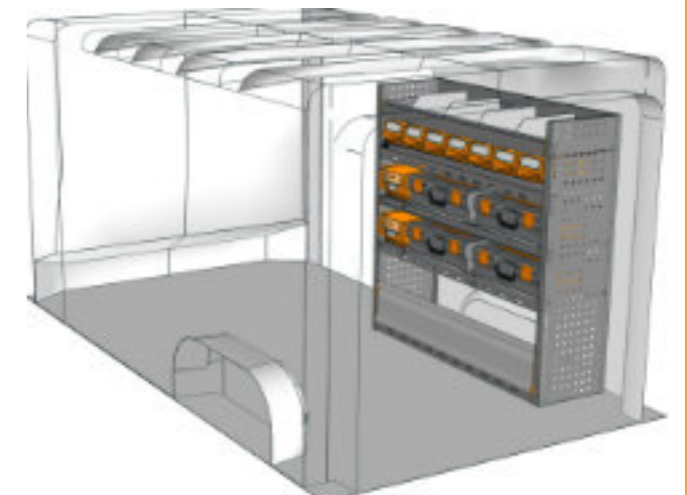

STV23-TA1212 M3 CHF 1'524.-
B/l 1225mm, T/p 365mm, H/h 1200mm ~~CHF 2'084.-~~

L1H1

RENAULT Trafic / FIAT Talento / NISSAN Primastar (NV300)

L2H1

RENAULT Trafic / FIAT Talento / NISSAN Primastar (NV300)