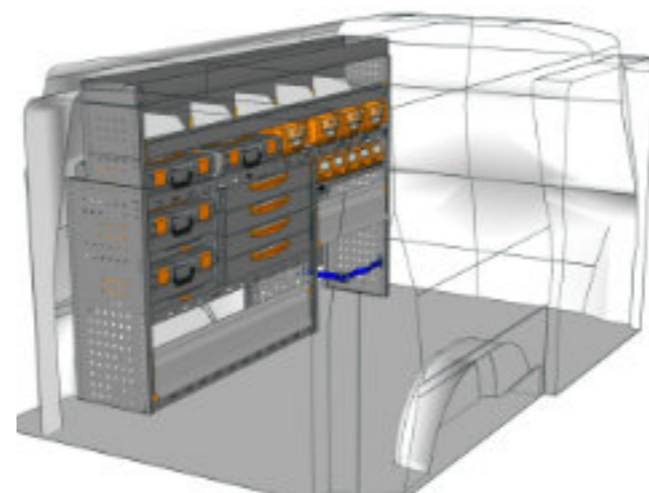

STV23-TS1913 M1 **CHF 2'879.-**
B/l 1942mm, T/p 365mm, H/h 1290mm ~~CHF 3'999.-~~