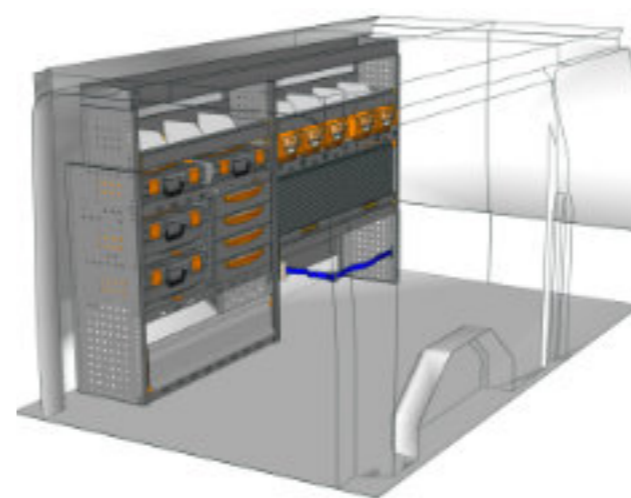

STV23-CU2213 M2 CHF 3'023.-
B/l 2241mm, T/p 365mm, H/h 1340mm ~~CHF 4'205.-~~