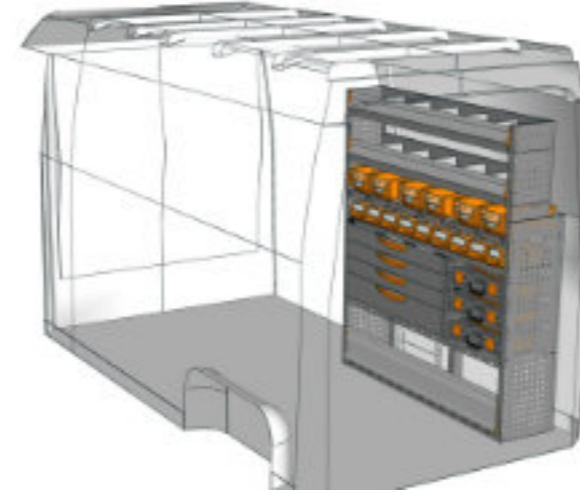

STV23-SP1517 M1 **CHF 2'680.-**
B/l 1524mm, T/p 365mm, H/h 1700mm ~~CHF 3'717.-~~