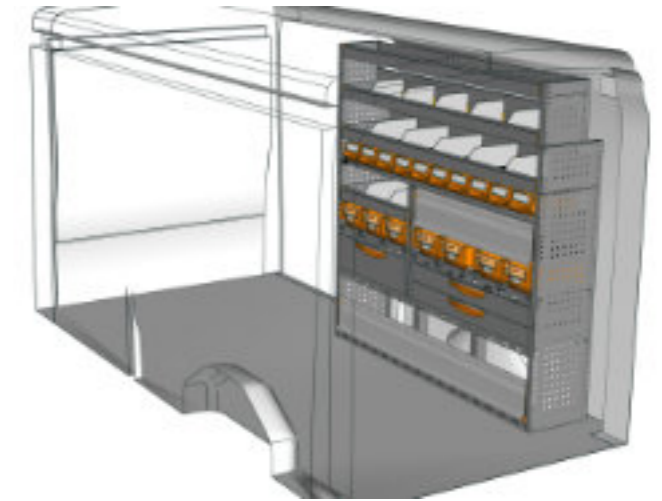

STV23-TR1717 P1 **CHF 2'505.-**
B/l 1733mm, T/p 365mm, H/h 1700mm ~~-CHF 3'471.-~~