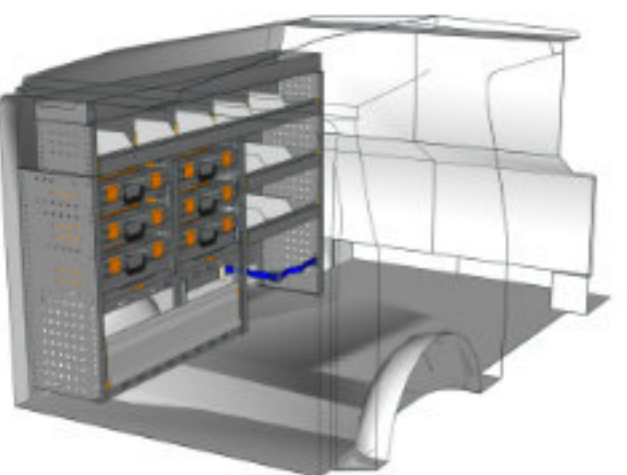

STV23-VT1712 M3 **CHF 1'970.-**
B/l 1733mm, T/p 365mm, H/h 1190mm ~~CHF 2'696.-~~