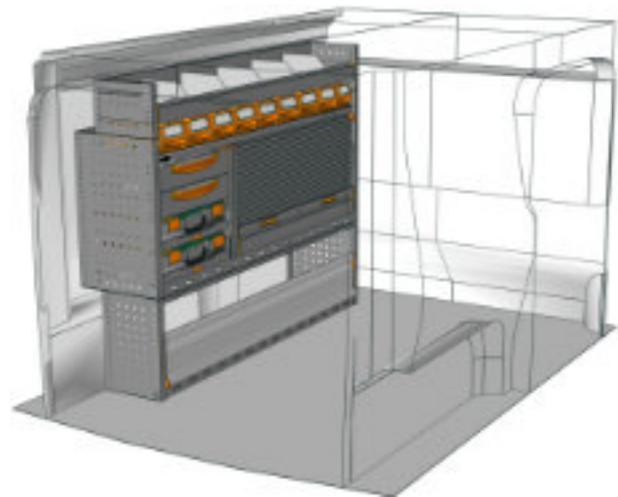

STV23-EX1512 P2 **CHF 2'097.-**
B/l 1524mm, T/p 365mm, H/h 1200mm **-CHF 2'904.-**