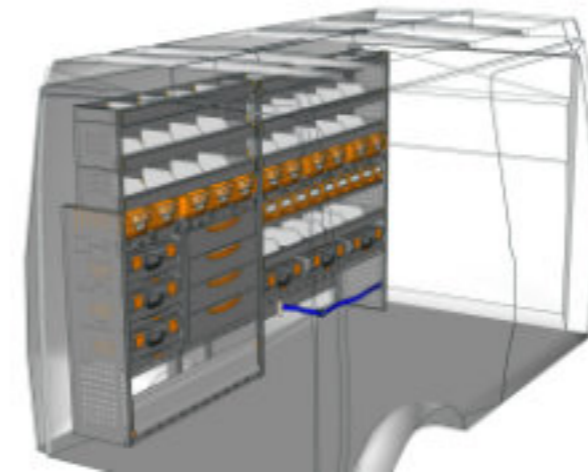

STV23-DA2717 M2 CHF 4'893.-
B/l 2749mm, T/p 365mm, H/h 1700mm ~~CHF 6'849.-~~