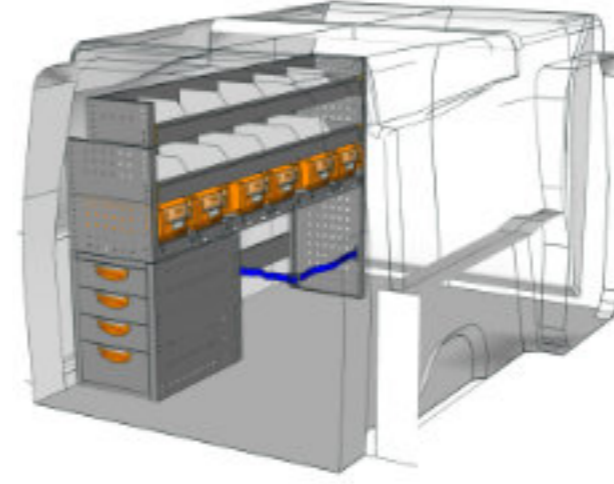

STV23-PA1511 05 **CHF 1'562.-**
B/l 1524mm, T/p 365mm, H/h 1050mm ~~CHF 2'145.-~~