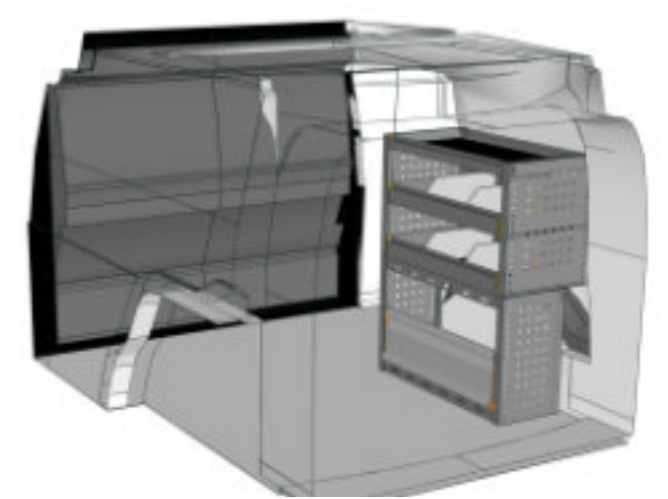

STV23-SP1517 01 **CHF 1'821.-**
 B/l 1524mm, T/p 365mm, H/h 1700mm ~~CHF 2'432.-~~

STV23-CA1209 17 **CHF 1'159.-**
 B/l 1225mm, T/p 365mm, H/h 900mm ~~CHF 1'607.-~~

STV23-CA0709 13 **CHF 559.-**
 B/l 717mm, T/p 365mm, H/h 900mm ~~CHF 763.-~~