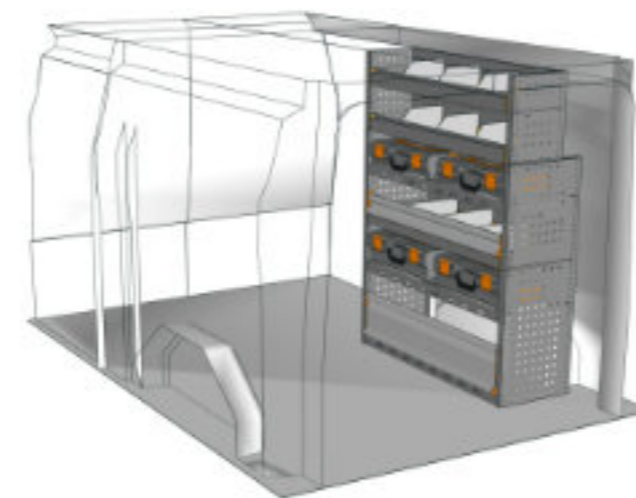

STV23-CU1013 M2 CHF 1'245.-
B/l 1016mm, T/p 365mm, H/h 1350mm ~~CHF 1'725.-~~