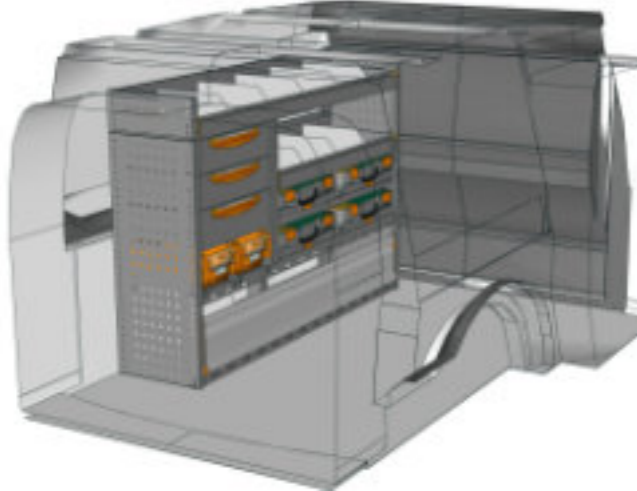

STV23-CA1511 P8 **CHF 2'376.-**
B/l 1524mm, T/p 365mm, H/h 900mm ~~CHF 3'320.-~~