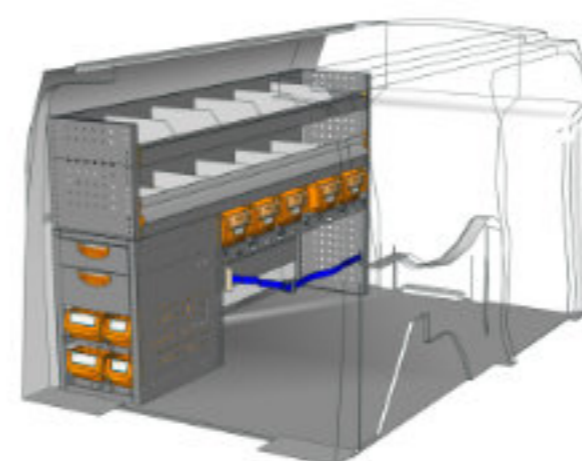

STV23-CN1710 04 **CHF 1'555.-**
B/l 1733mm, T/p 365mm, H/h 1000mm ~~CHF 2'130.-~~