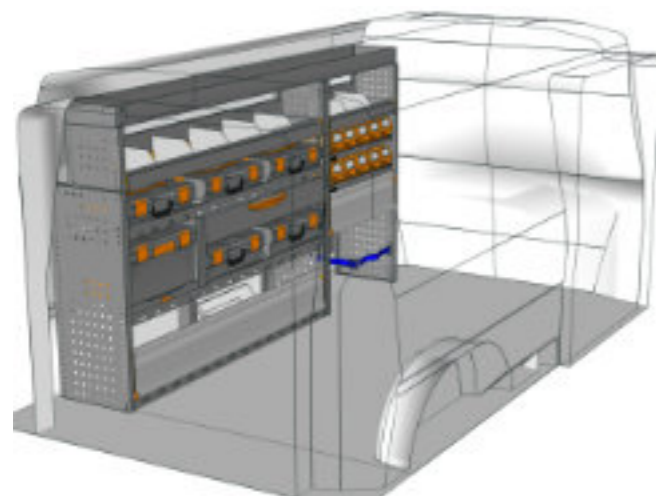

STV23-TS2212 M1 **CHF 2'048.-**
B/l 2241mm, T/p 365mm, H/h 1240mm ~~CHF 2'806.-~~