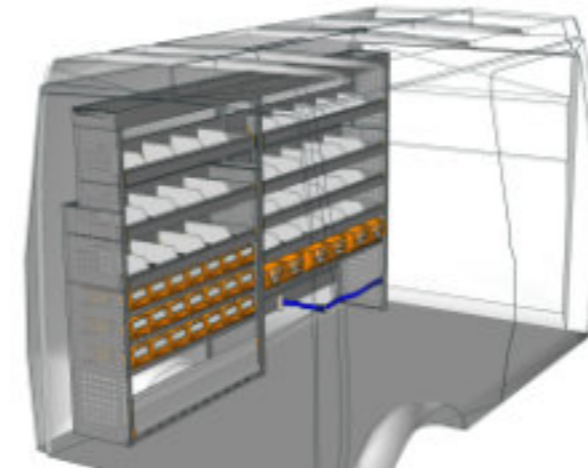

STV23-DA2717 01 CHF 2'648.-
B/l 2749mm, T/p 365mm, H/h 1690mm ~~CHF 3'664.-~~