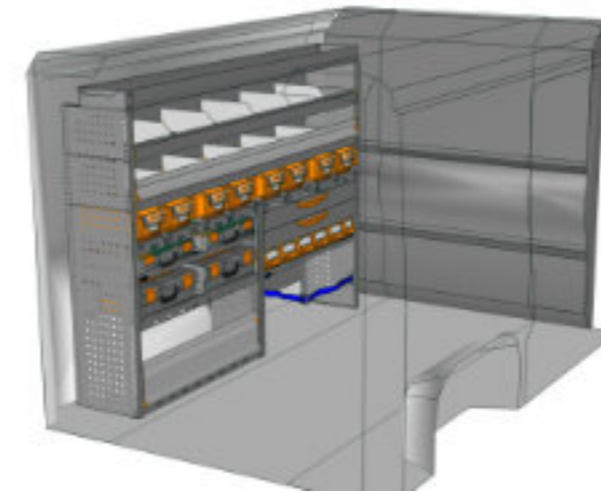

STV23-DU1014 01 CHF 1'197.-
B/l 1016mm, T/p 365mm, H/h 1400mm ~~CHF 1'539.-~~

STV23-DO1511 P2 CHF 1'893.-
B/l 1524mm, T/p 365mm, H/h 1150mm ~~CHF 2'611.-~~

STV23-DO1010 P3 CHF 2'099.-
B/l 1016mm, T/p 365mm, H/h 1000mm ~~CHF 2'788.-~~