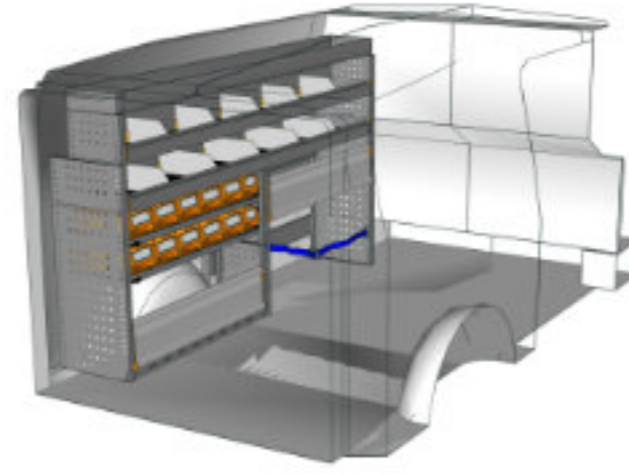

STV23-VT1012 21 **CHF 1'295.-**
 B/l 1016mm, T/p 365mm, H/h 1150mm ~~CHF 1'680.-~~

STV23-VT2012 05 **CHF 1'646.-**
 B/l 2032mm, T/p 365mm, H/h 1190mm ~~CHF 2'243.-~~

STV23-VT1012 01 **CHF 1'295.-**
 B/l 1016mm, T/p 365mm, H/h 1150mm ~~CHF 1'681.-~~