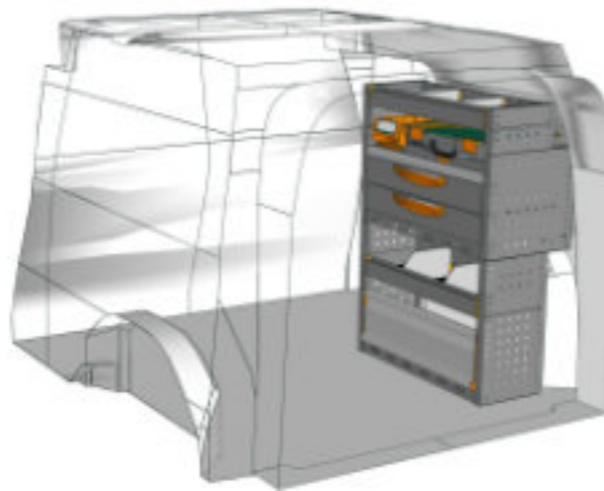

STV23-KA0710 P1 CHF 1'248.-
B/l 717mm, T/p 365mm, H/h 1000mm ~~CHF 1'735.-~~