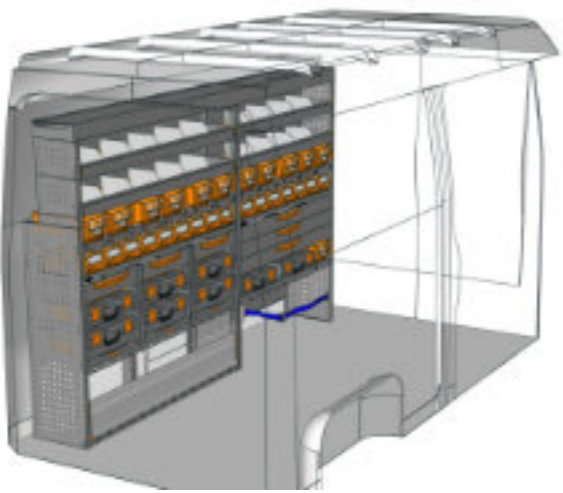

STV23-SP2717 M2 **CHF 5'070.-**
B/l 2749mm, T/p 365mm, H/h 1740mm ~~CHF 7'088.-~~