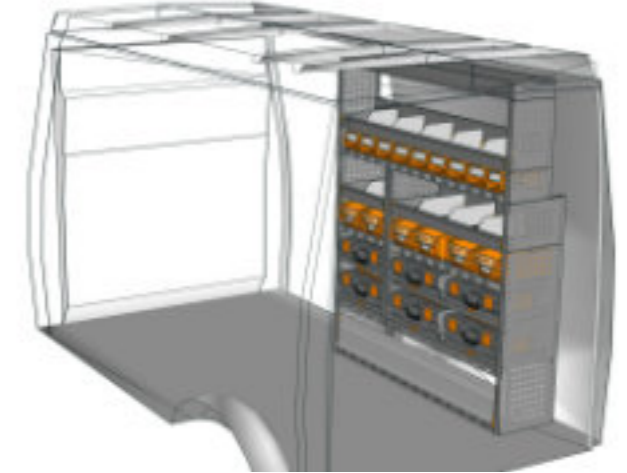

STV23-DA1517 M3 CHF 3'425.-
B/l 1524mm, T/p 365mm, H/h 1700mm ~~CHF 4'806.-~~

L1H1

Renault Kangoo / Express Van / Open Sesam
MERCEDES Citan (2021-)

L2H2

IVECO Daily