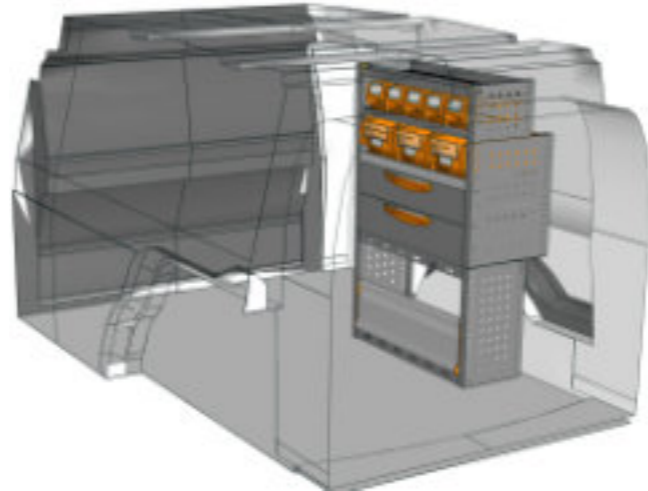

STV23-CA0711 P7 **CHF 1'226.-**
B/l 717mm, T/p 365mm, H/h 1100mm ~~CHF 1'705.-~~