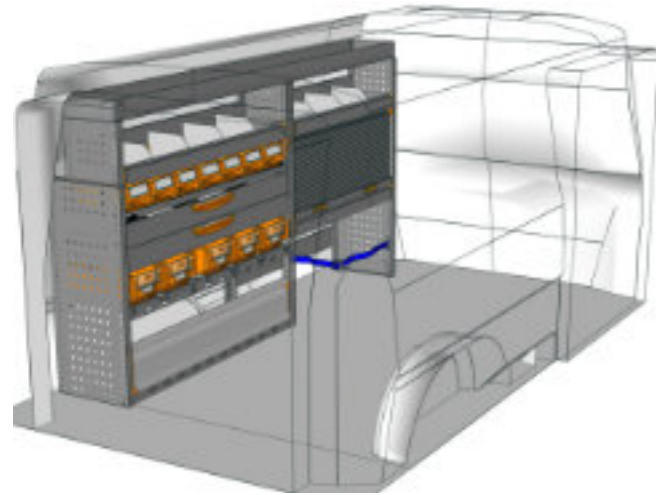

STV23-TS2212 02 **CHF 2'292.-**
B/l 2241mm, T/p 365mm, H/h 1240mm ~~CHF 3'213.-~~