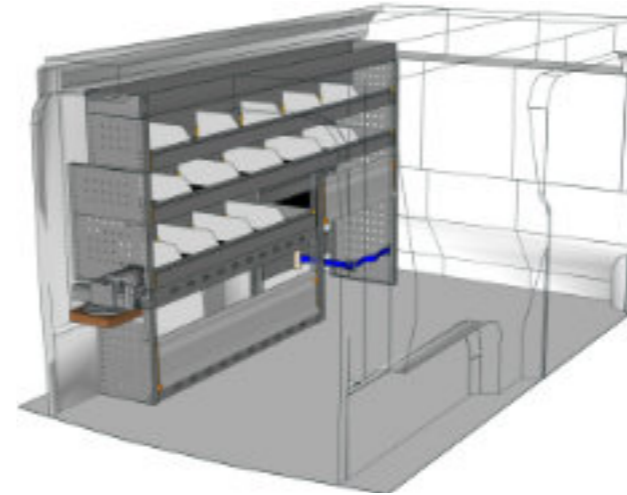

STV23-EX1912 08 **CHF 1'892.-**
 B/l 1942mm, T/p 365mm, H/h 1190mm **-CHF 2'500.-**

STV23-EX1012 22 **CHF 1'214.-**
 B/l 1016mm, T/p 365mm, H/h 1200mm **-CHF 1'678.-**

STV23-EX1512 P2 **CHF 2'097.-**
 B/l 1524mm, T/p 365mm, H/h 1200mm **-CHF 2'904.-**