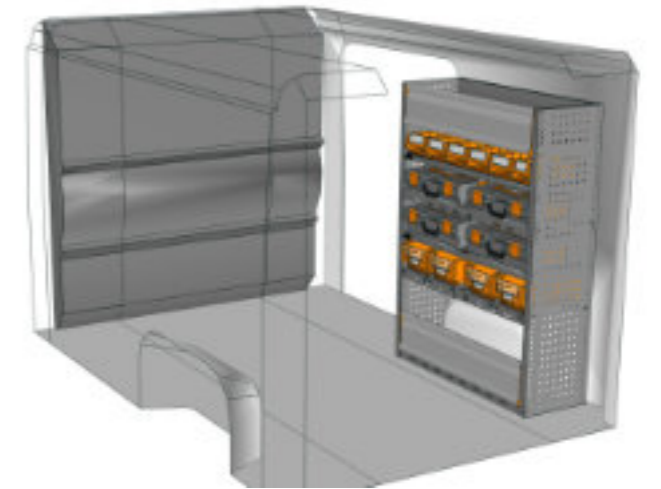

STV23-DU1014 M3 CHF 1'582.-
B/l 1016mm, T/p 365mm, H/h 1400mm ~~CHF 2'200.-~~

FIAT Doblo (2015-2021) L2H1

L1H1

CITROEN Jumper / FIAT Ducato
OPEL Movano (2021-) / PEUGEOT Boxer