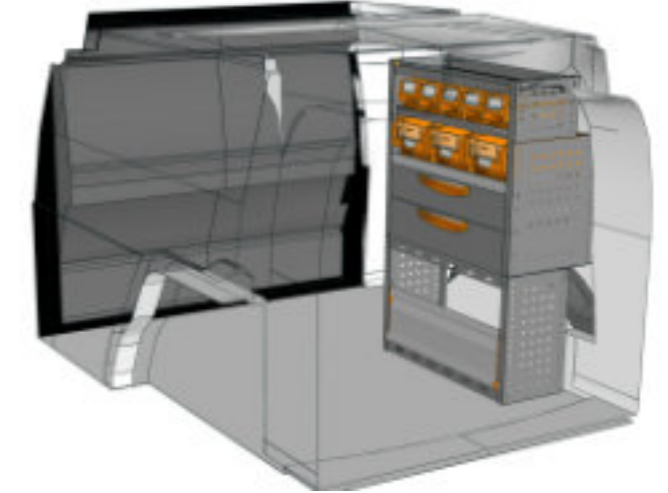

STV23-CA0711 P4 **CHF 1'220.-**
B/l 717mm, T/p 365mm, H/h 900mm ~~CHF 1'696.-~~