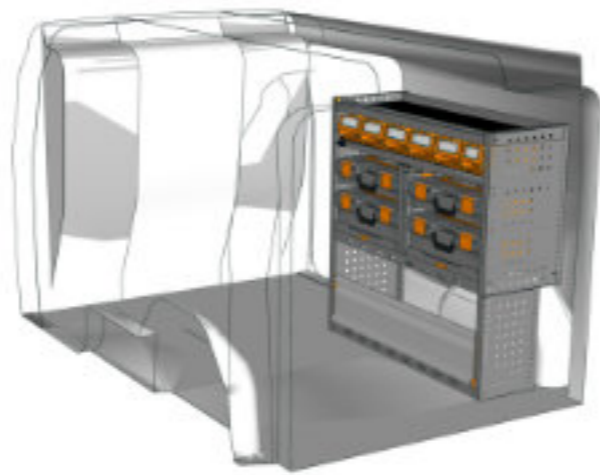

STV23-DO1010 M3 CHF 1'479.-
B/l 1524mm, T/p 365mm, H/h 1150mm ~~CHF 2'017.-~~