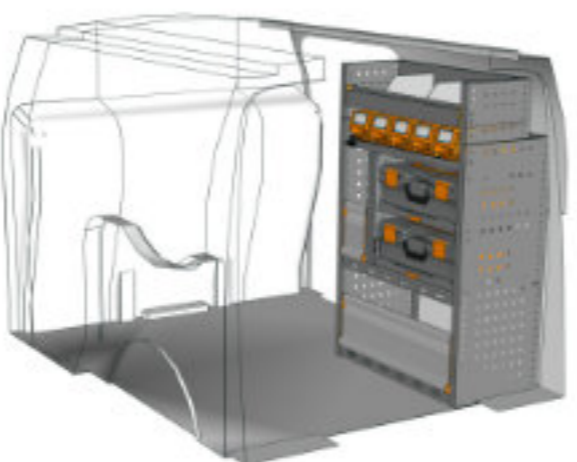

STV23-CN0711 M2 **CHF 1'220.-**
B/l 717mm, T/p 365mm, H/h 1100mm ~~CHF 1'683.-~~