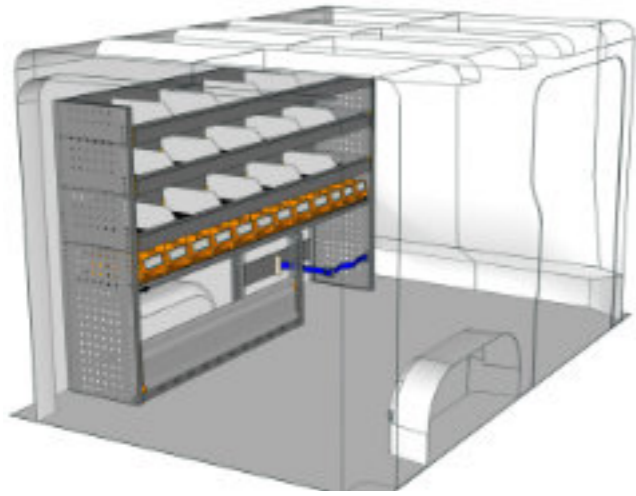

STORE VAN

STV23-TA1912 01 CHF 1'235.-
B/l 1942mm, T/p 365mm, H/h 1200mm ~~CHF 1'710.-~~