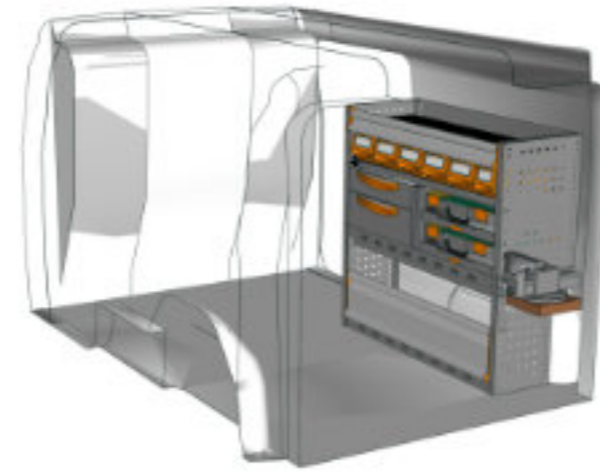

STV23-DO1010 P3 CHF 2'099.-
B/l 1016mm, T/p 365mm, H/h 1000mm ~~CHF 2'788.-~~