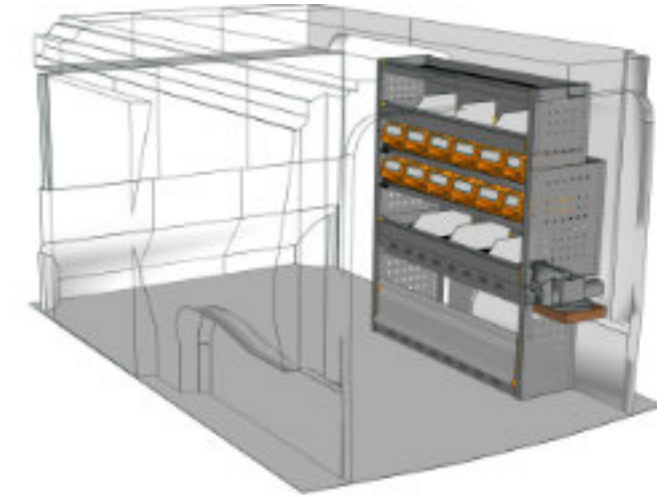

STV23-EX1012 P2 **CHF 1'568.-**
B/l 1016mm, T/p 365mm, H/h 1200mm **-CHF 2'064.-**