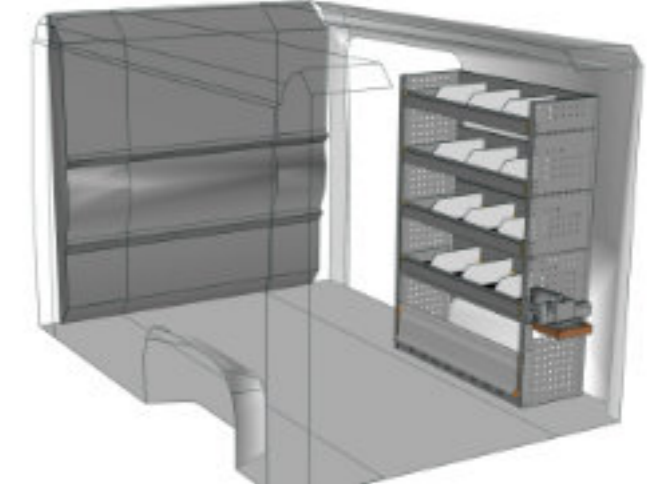

STORE VAN

STV23-DO1510 03 CHF 1'633.-
B/l 1524mm, T/p 365mm, H/h 1000mm ~~CHF 2'244.-~~

STV23-DO1010 07 CHF 1'248.-
B/l 1016mm, T/p 365mm, H/h 1000mm ~~CHF 1'612.-~~

STV23-DU2014 02 CHF 1'322.-
B/l 2032mm, T/p 365mm, H/h 1400mm ~~CHF 1'833.-~~