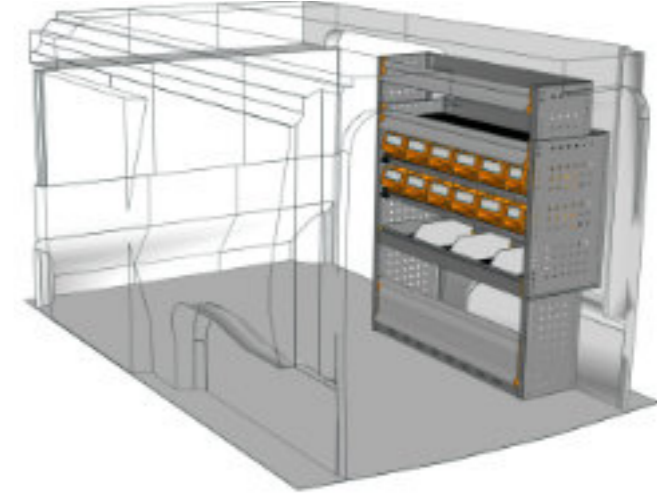

STV23-EX1012 22 **CHF 1'214.-**
B/l 1016mm, T/p 365mm, H/h 1200mm **-CHF 1'678.-**