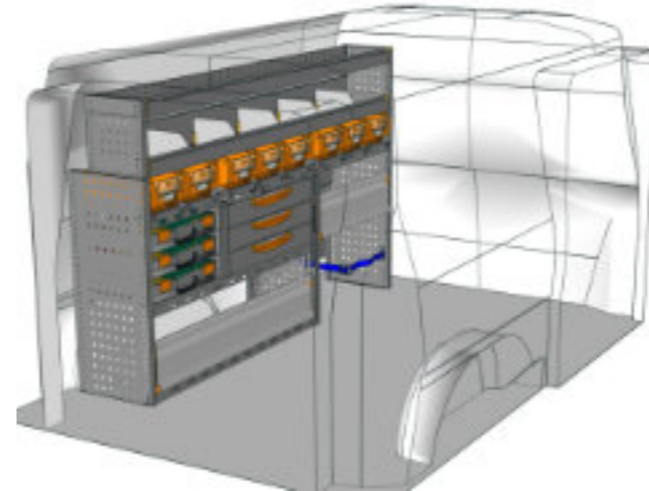

STV23-TS1012 01 **CHF 1'437.-**
 B/l 1016mm, T/p 365mm, H/h 1200mm ~~CHF 1'884.-~~

STV23-CA1511 P8 **CHF 2'376.-**
 B/l 1524mm, T/p 365mm, H/h 900mm ~~CHF 3'320.-~~

STV23-CA0711 P7 **CHF 1'226.-**
 B/l 717mm, T/p 365mm, H/h 1100mm ~~CHF 1'705.-~~