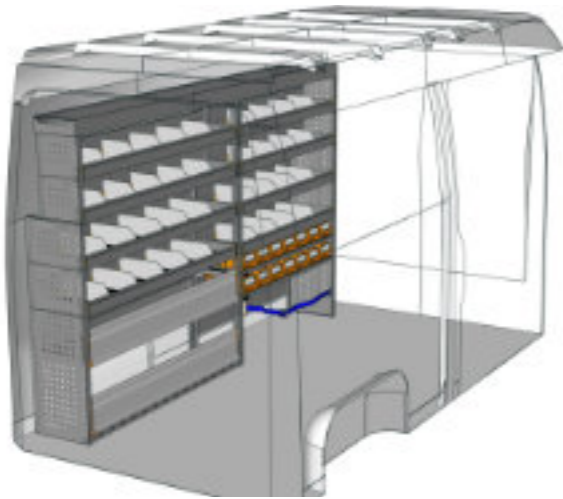

STORE VAN

STV23-SP2717 01 **CHF 2'560.-**
B/l 2749mm, T/p 365mm, H/h 1740mm ~~CHF 3'550.-~~