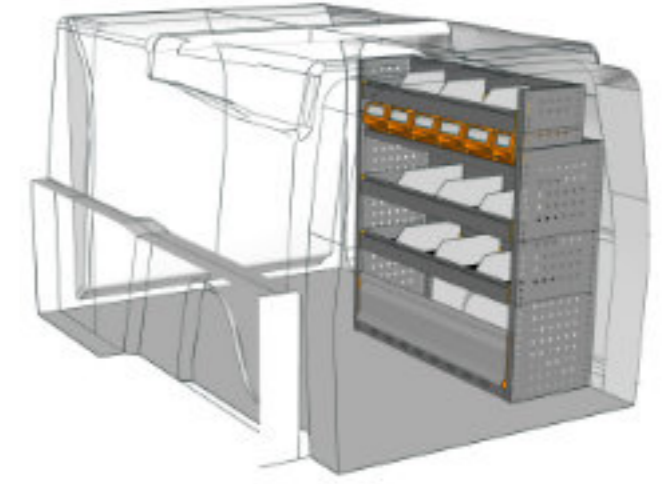

STV23-PA1011 04 **CHF 766.-**
B/l 1016mm, T/p 365mm, H/h 1100mm ~~CHF 1'041.-~~