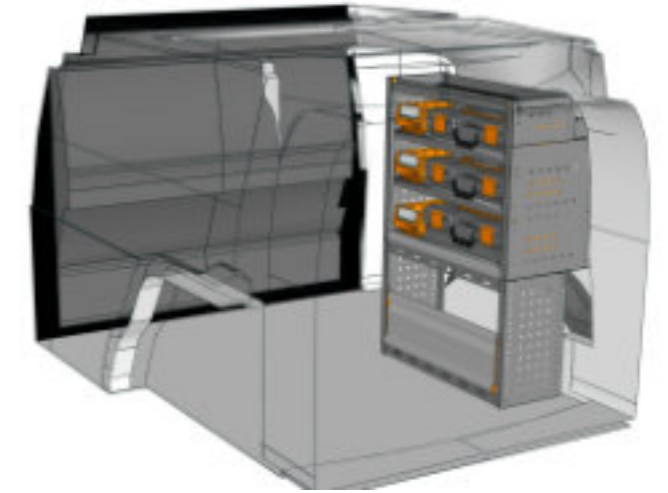

STV23-CA1211 M5 **CHF 1'316.-**
B/l 717mm, T/p 365mm, H/h 900mm ~~CHF 1'829.-~~

MERCEDES Sprinter L2H2

VW Caddy (2021-) L1H1