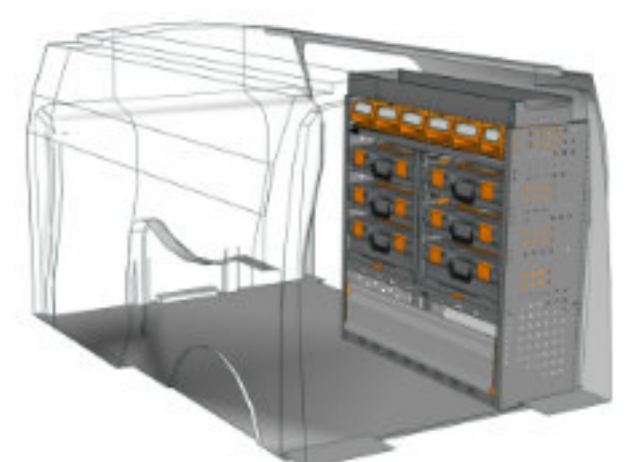

STV23-CN1011 M6 **CHF 1'652.-**
B/l 1016mm, T/p 365mm, H/h 1090mm ~~CHF 2'264.-~~

FORD Connect L1H1

FORD Connect L2H1