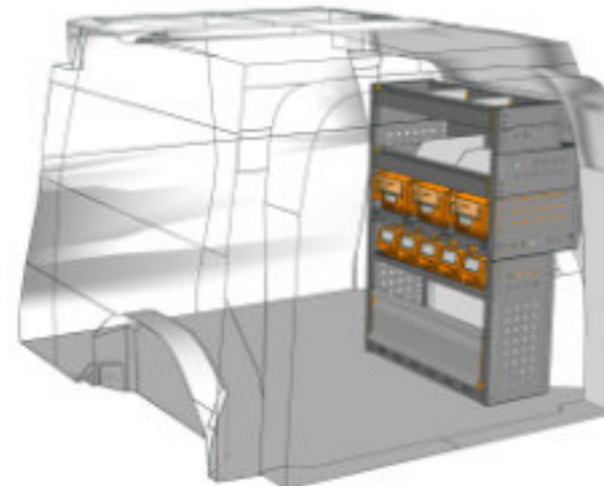

STV23-KA0710 01 CHF 872.-
B/l 717mm, T/p 365mm, H/h 1000mm ~~CHF 1'196.-~~