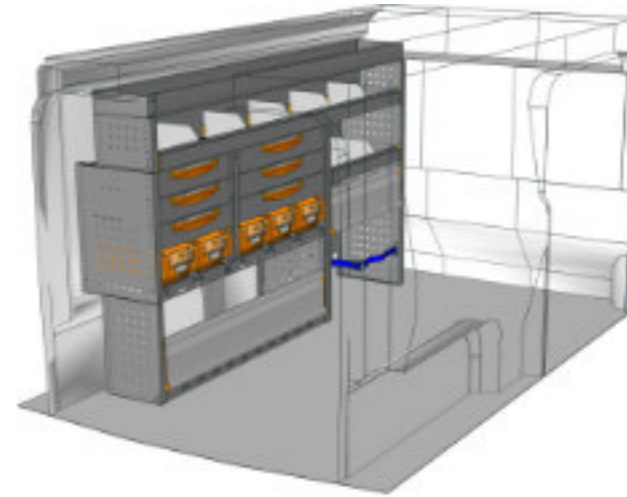

STV23-EX1912 P2 **CHF 2'320.-**
B/l 1942mm, T/p 365mm, H/h 1190mm **-CHF 3'228.-**