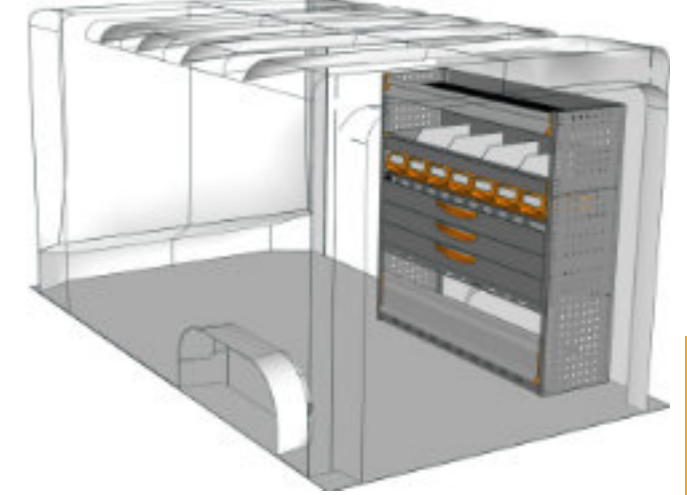

STV23-TA1212 P3 CHF 1'636.-
B/l 1225mm, T/p 365mm, H/h 1200mm ~~CHF 3'025.-~~