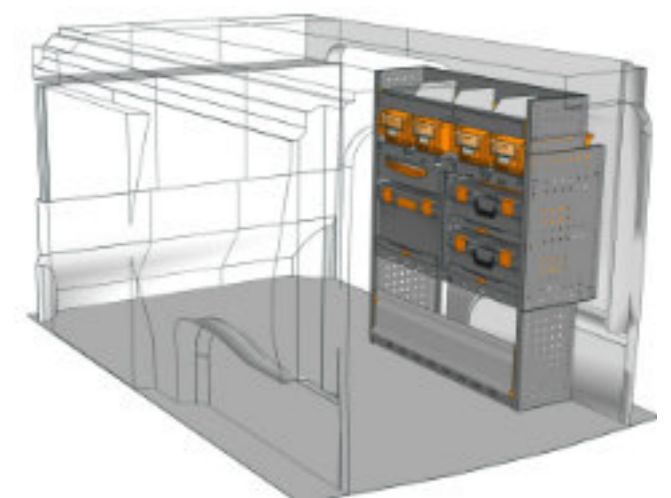

STV23-EX1012 M3 **CHF 1'659.-**
B/l 1016mm, T/p 365mm, H/h 1200mm **-CHF 2'276.-**

L1H1

CITRÖEN Jumpy / FIAT Scudo
OPEL Vivaro / PEUGEOT Expert / TOYOTA Proace

L2H1

CITRÖEN Jumpy / FIAT Scudo
OPEL Vivaro / PEUGEOT Expert / TOYOTA Proace