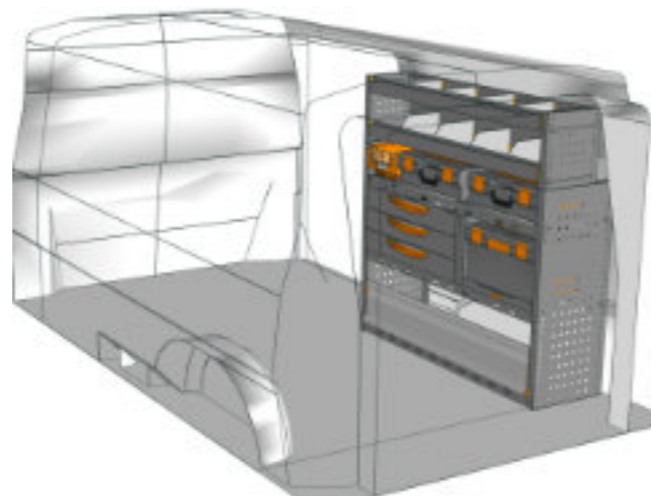

STV23-TS1212 M2 **CHF 1'948.-**
B/l 1225mm, T/p 365mm, H/h 1200mm ~~CHF 2'688.-~~