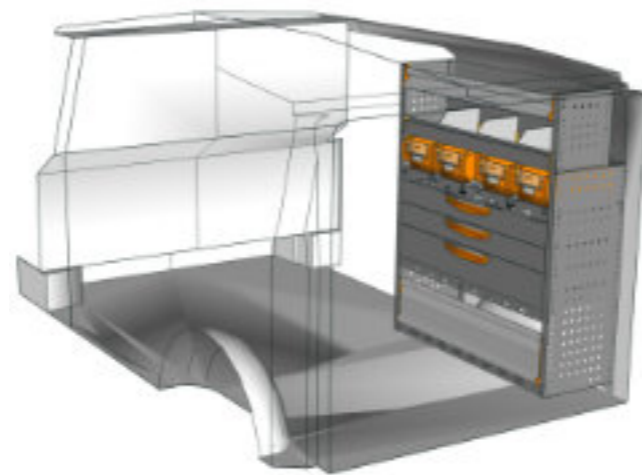

STV23-VT1012 P3 **CHF 1'404.-**
B/l 1016mm, T/p 365mm, H/h 1200mm ~~CHF 1'952.-~~