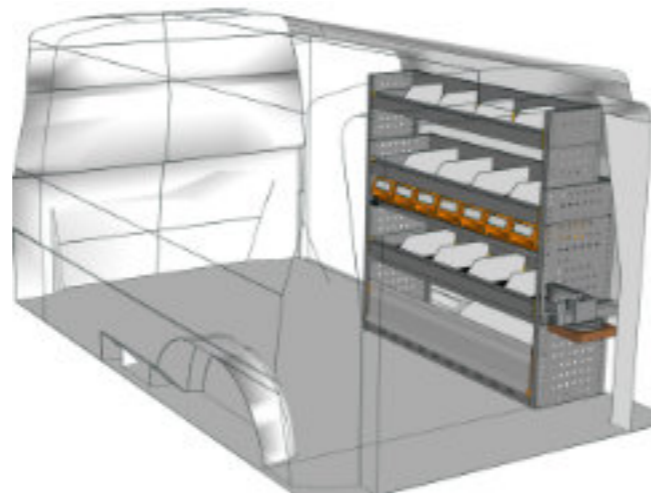

STV23-TS1212 01 **CHF 1'437.-**
B/l 1225mm, T/p 365mm, H/h 1200mm ~~CHF 1'884.-~~