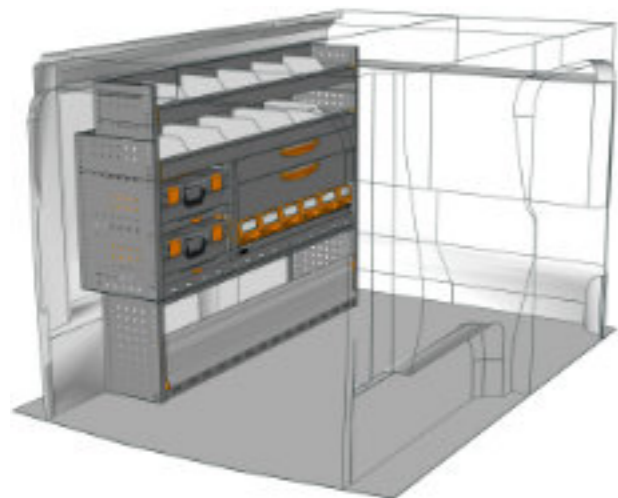

STV23-EX1512 M1 **CHF 1'977.-**
B/l 1524mm, T/p 365mm, H/h 1200mm **-CHF 2'734.-**