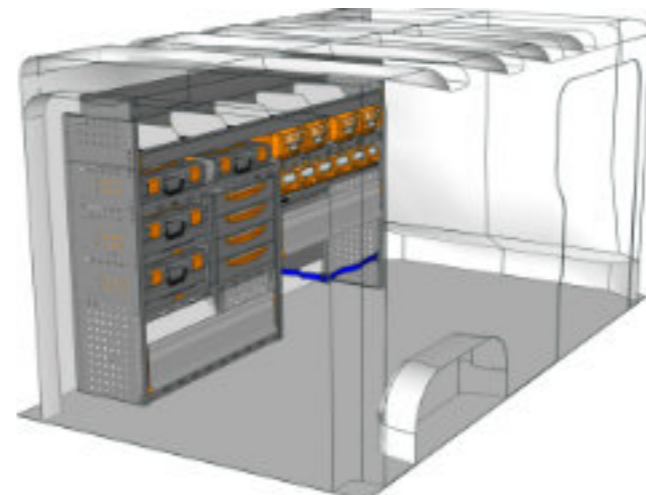

STV23-TA2013 M3 CHF 2'980.-
B/l 2032mm, T/p 365mm, H/h 1290mm ~~CHF 4'142.-~~