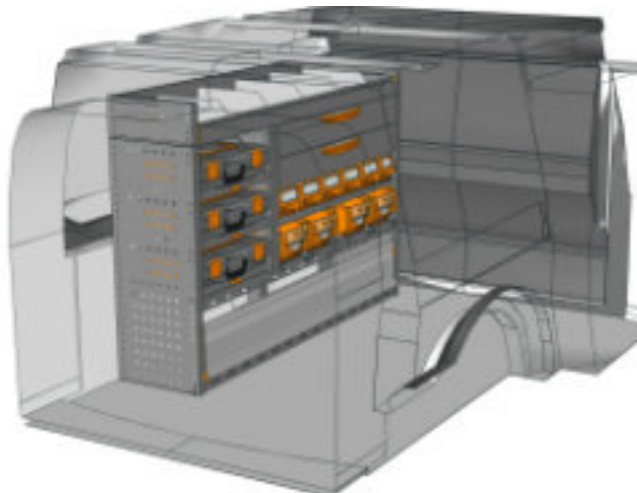

STV23-CA1512 M9 **CHF 2'135.-**
B/l 1524mm, T/p 365mm, H/h 900mm ~~CHF 2'979.-~~