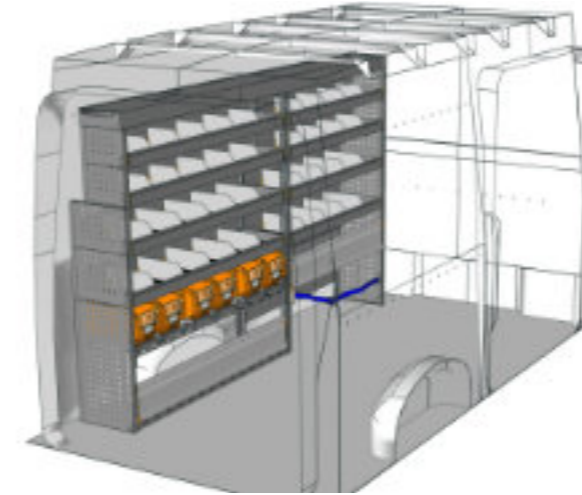

VW Caddy Maxi (2021-) L2H1

VW T5 / T6 / T6.1 L1H1

STV23-TS2212 02 **CHF 2'292.-**
 B/l 2241mm, T/p 365mm, H/h 1240mm ~~CHF 3'213.-~~

STV23-TS1212 01 **CHF 1'437.-**
 B/l 1225mm, T/p 365mm, H/h 1200mm ~~CHF 1'884.-~~