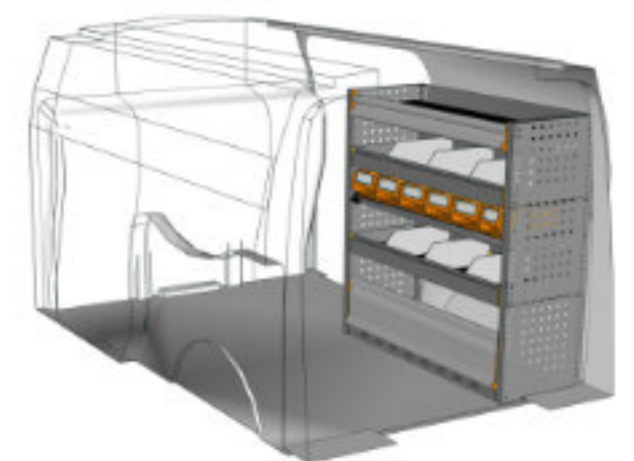

STV23-CN1010 04 **CHF 864.-**
B/l 1016mm, T/p 365mm, H/h 1000mm ~~CHF 1'179.-~~