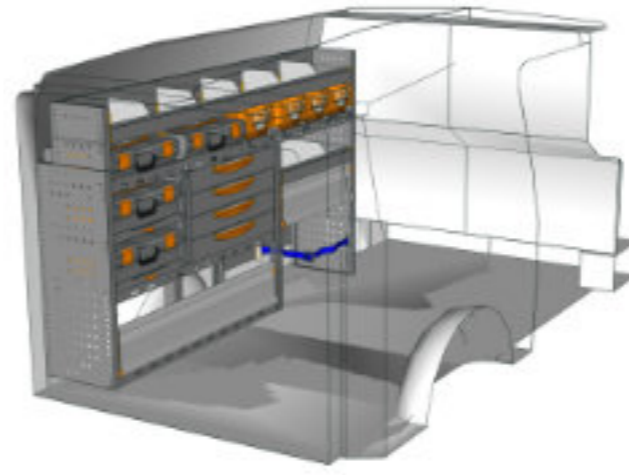

STV23-VT1912 M1 **CHF 2'804.-**
B/l 1942mm, T/p 365mm, H/h 1150mm ~~CHF 3'947.-~~