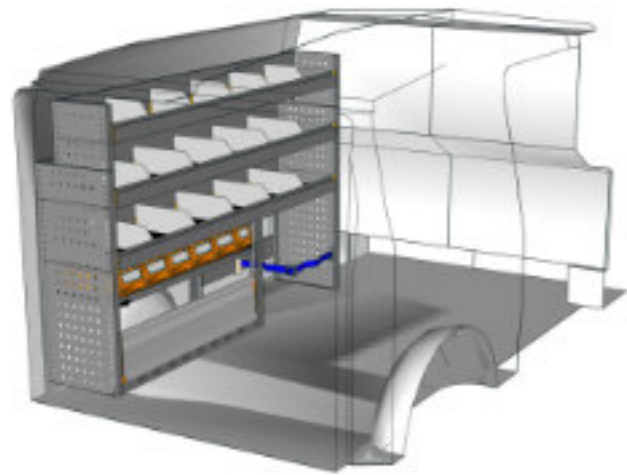

STV23-VT1712 07 **CHF 1'188.-**
B/l 1733mm, T/p 365mm, H/h 1150mm ~~CHF 1'611.-~~