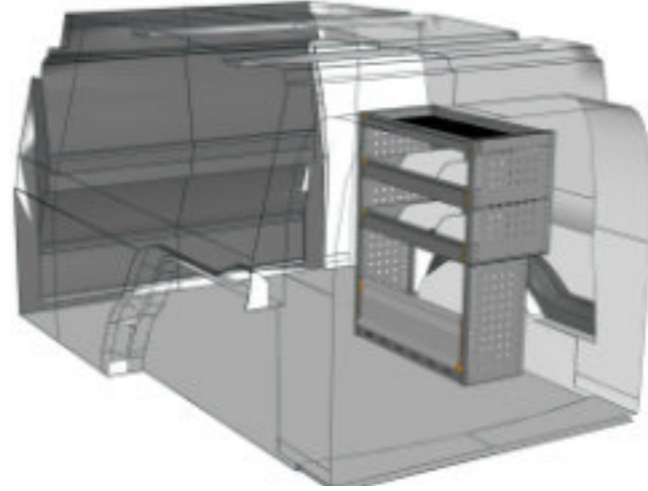

STV23-CA0709 20 **CHF 514.-**
B/l 717mm, T/p 365mm, H/h 900mm ~~CHF 698.-~~