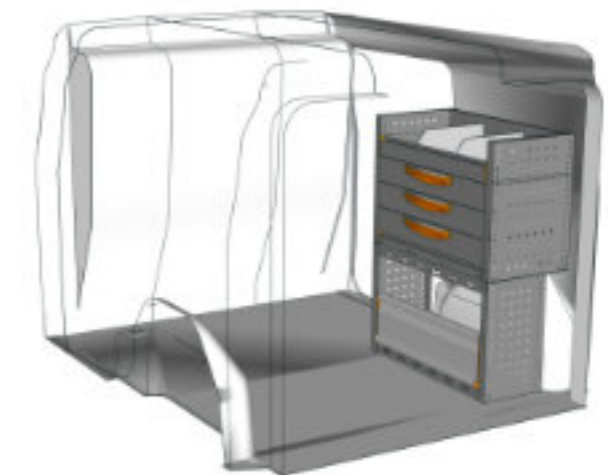

STV23-DO0710 P2 **CHF 1'095.-**
B/l 717mm, T/p 365mm, H/h 950mm ~~CHF 1'410.-~~