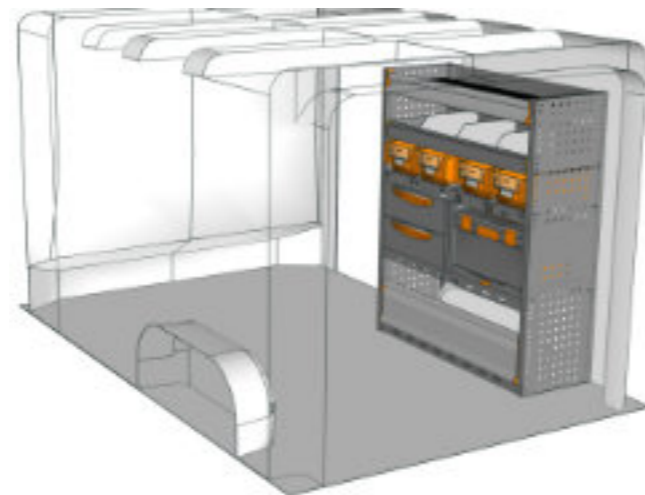

STV23-TA1012 M1 CHF 1'565.-
B/l 1016mm, T/p 365mm, H/h 1200mm ~~CHF 2'144.-~~