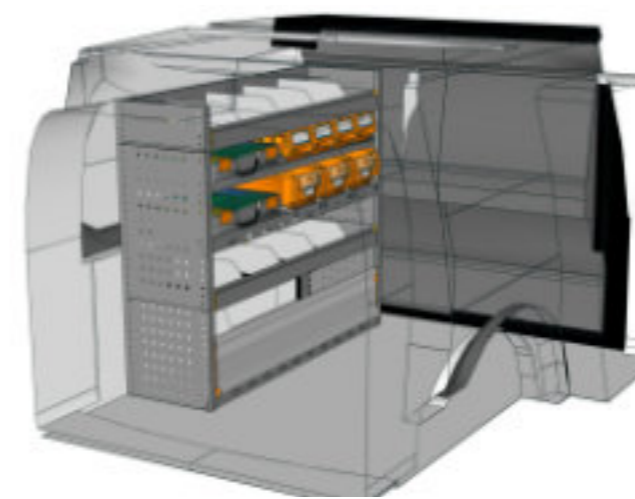

STV23-CA1209 17 **CHF 1'159.-**
B/l 1225mm, T/p 365mm, H/h 900mm ~~CHF 1'607.-~~