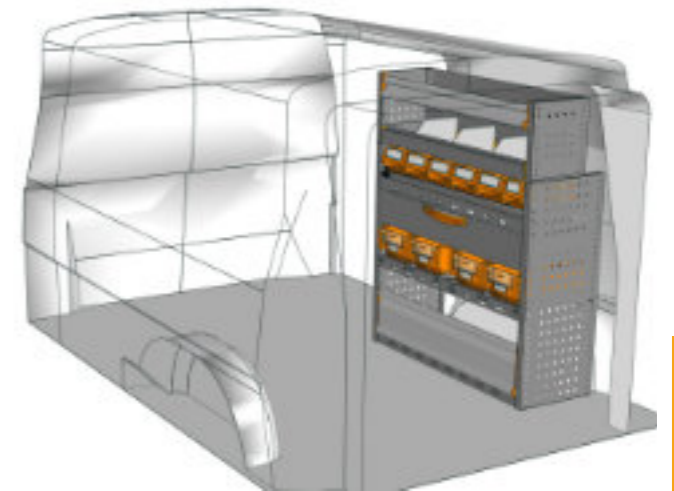

STV23-TS1012 P2 **CHF 1'267.-**
B/l 1016mm, T/p 365mm, H/h 1200mm ~~CHF 1'753.-~~