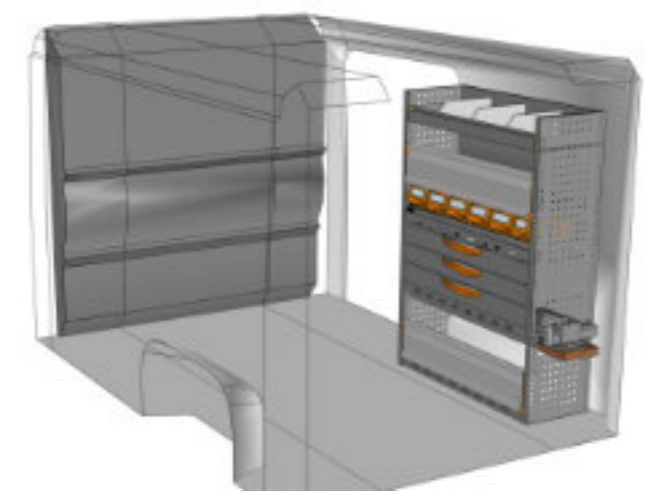

STV23-DU1014 P2 CHF 1'957.-
B/l 1016mm, T/p 365mm, H/h 1400mm ~~CHF 2'625.-~~