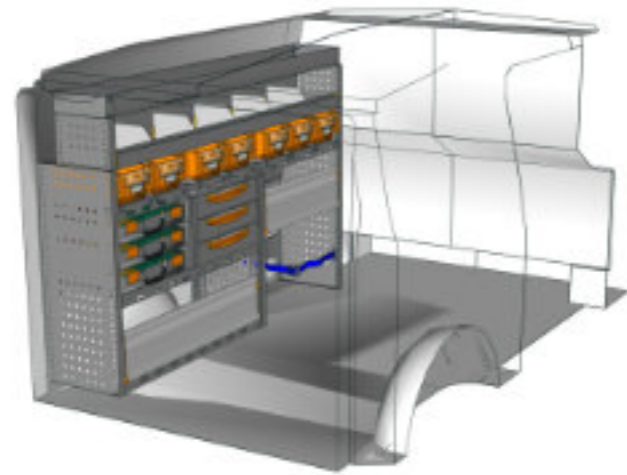

STV23-VT1012 21 **CHF 1'295.-**
 B/l 1016mm, T/p 365mm, H/h 1150mm ~~CHF 1'680.-~~

STV23-VT2012 05 **CHF 1'646.-**
 B/l 2032mm, T/p 365mm, H/h 1190mm ~~CHF 2'243.-~~

STV23-VT1012 01 **CHF 1'295.-**
 B/l 1016mm, T/p 365mm, H/h 1150mm ~~CHF 1'681.-~~