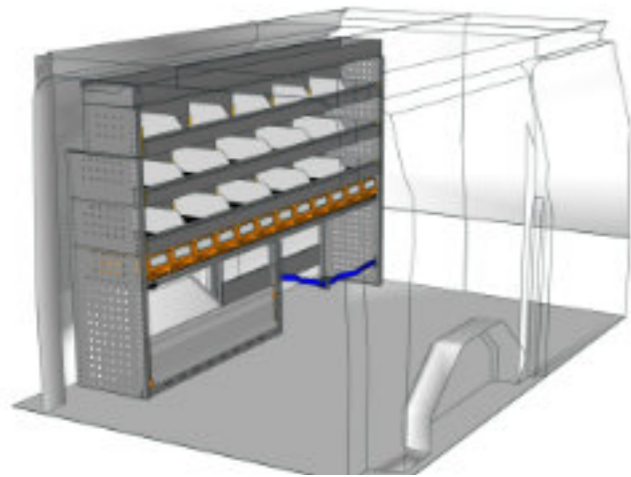

STV23-CU2013 01 CHF 1'432.-
B/l 2032mm, T/p 365mm, H/h 1290mm ~~CHF 1'958.-~~