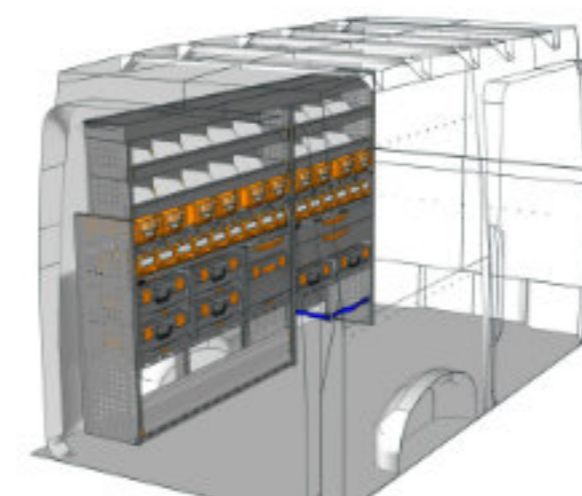

STV23-CR2517 M3 **CHF 4'516.-**
B/l 2749mm, T/p 365mm, H/h 1690mm ~~CHF 6'295.-~~