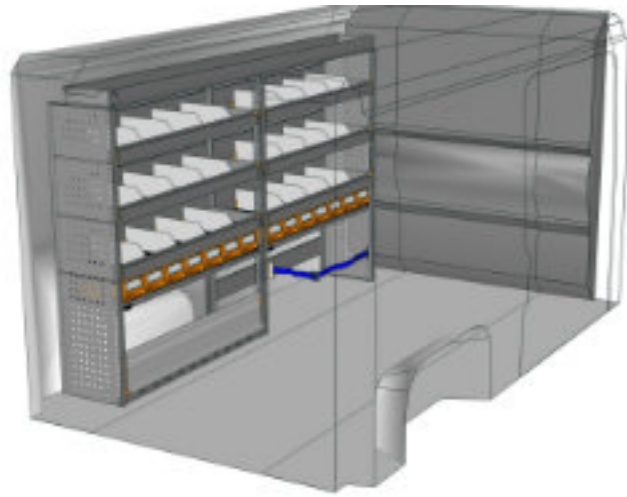

STORE VAN

STV23-DU2415 02 CHF 1'865.-
B/l 2540mm, T/p 365mm, H/h 1490mm -CHF 2'555.-