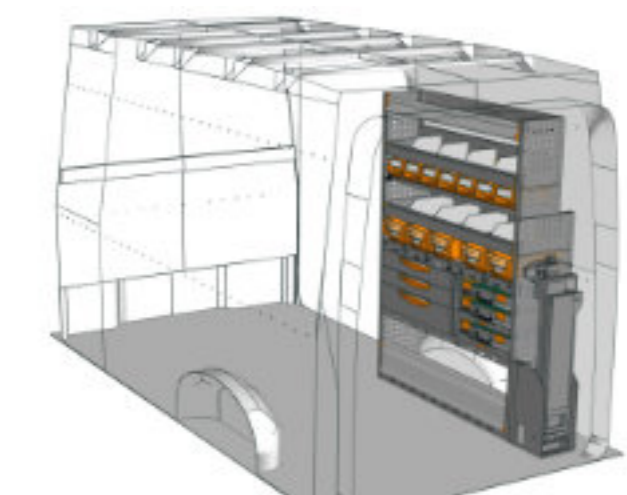

STV23-CR1217 P1 **CHF 3'287.-**
B/l 1225mm, T/p 365mm, H/h 1700mm ~~CHF 4'560.-~~