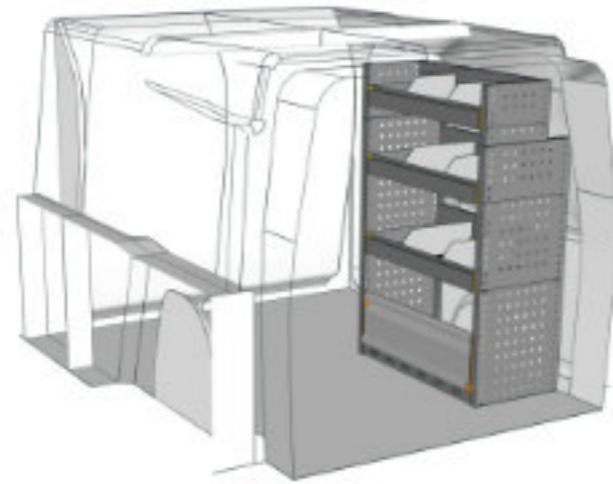

STV23-PA0711 11 **CHF 588.-**
B/l 717mm, T/p 365mm, H/h 1100mm ~~CHF 759.-~~