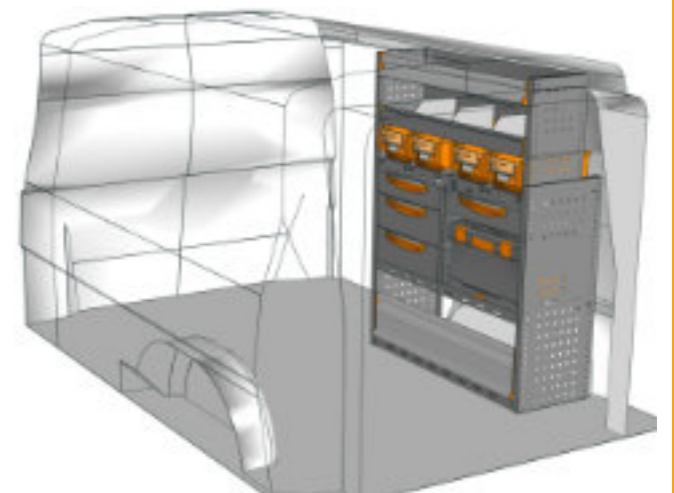

STV23-TS1013 M1 **CHF 1'566.-**
B/l 1016mm, T/p 365mm, H/h 1300mm ~~CHF 2'591.-~~

VW Caddy Maxi (2021-) L2H1

VW T5 / T6 / T6.1 L1H1