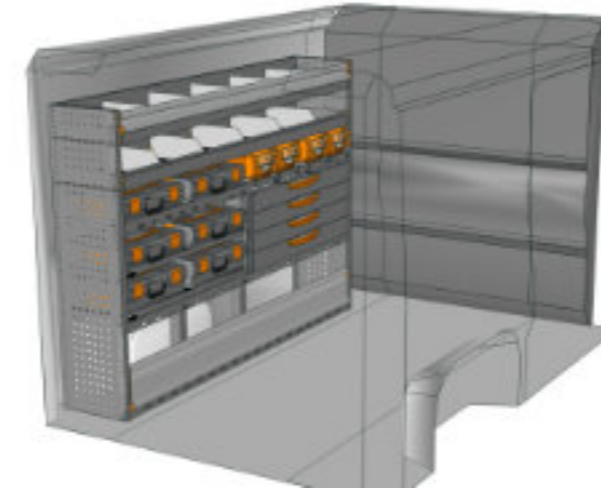

STV23-DU2014 M1 CHF 3'079.-
B/l 2032mm, T/p 365mm, H/h 1400mm ~~CHF 4'278.-~~