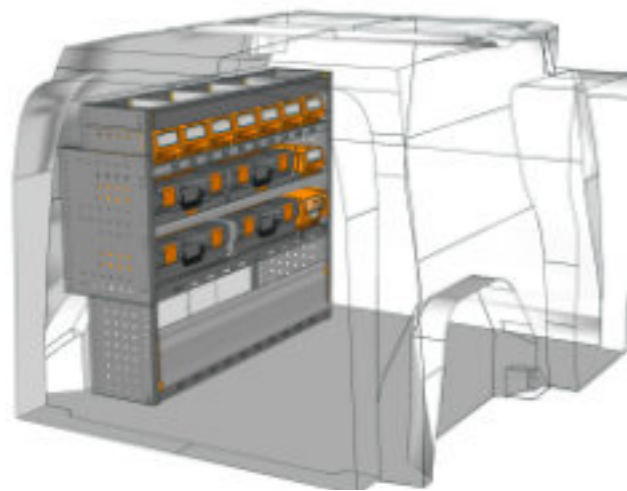

STV23-KA1210 M1 CHF 1'866.-
B/l 1225mm, T/p 365mm, H/h 1100 ~~CHF 2'616.-~~