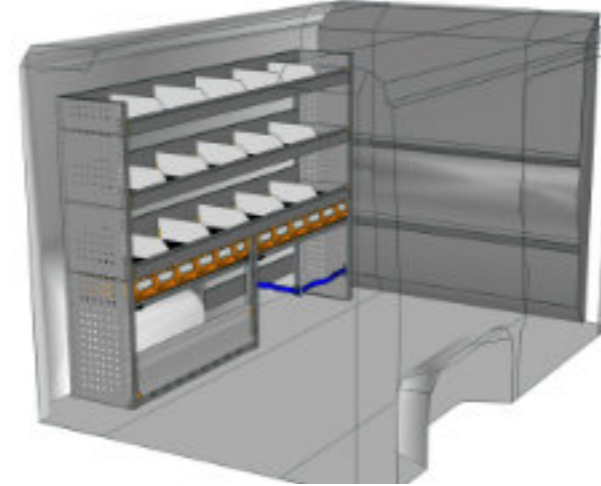

STV23-DU2014 02 CHF 1'322.-
B/l 2032mm, T/p 365mm, H/h 1400mm ~~CHF 1'833.-~~