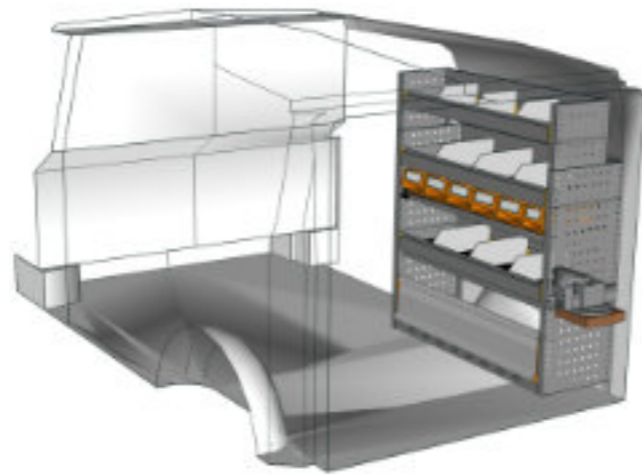

STV23-VT1012 21 **CHF 1'295.-**
 B/l 1016mm, T/p 365mm, H/h 1150mm ~~CHF 1'680.-~~

STV23-VT2012 05 **CHF 1'646.-**
 B/l 2032mm, T/p 365mm, H/h 1190mm ~~CHF 2'243.-~~

STV23-VT1012 01 **CHF 1'295.-**
 B/l 1016mm, T/p 365mm, H/h 1150mm ~~CHF 1'681.-~~