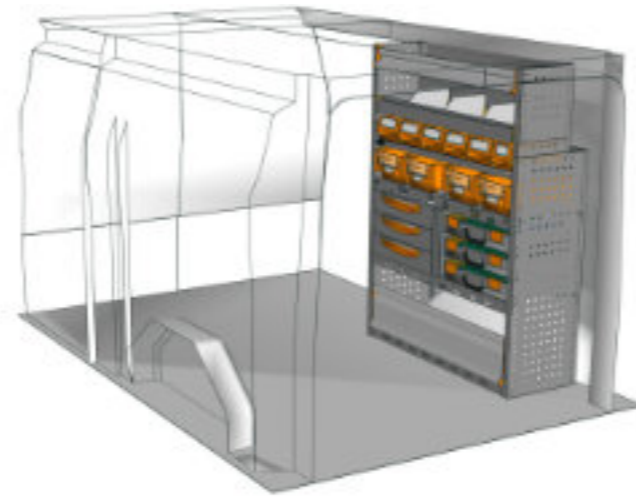

STV23-CU1013 P3 CHF 1'980.-
B/l 1016mm, T/p 365mm, H/h 1350mm ~~CHF 2'735.-~~