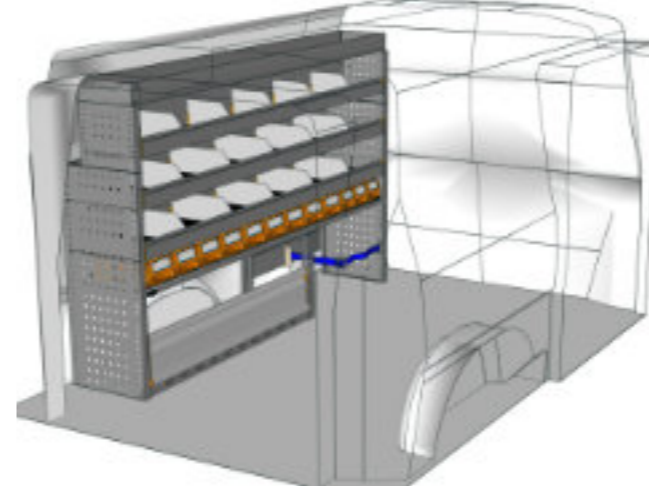

STV23-TS1912 03 **CHF 1'422.-**
B/l 1942mm, T/p 365mm, H/h 1240mm ~~CHF 1'944.-~~