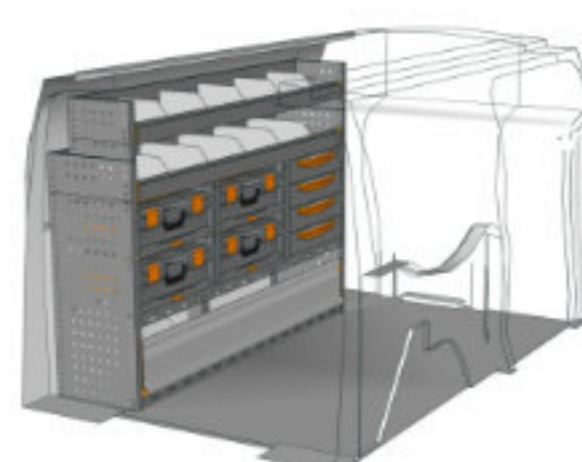

STV23-CN1511 M3 **CHF 2'403.-**
B/l 1524mm, T/p 365mm, H/h 1100mm ~~CHF 3'340.-~~