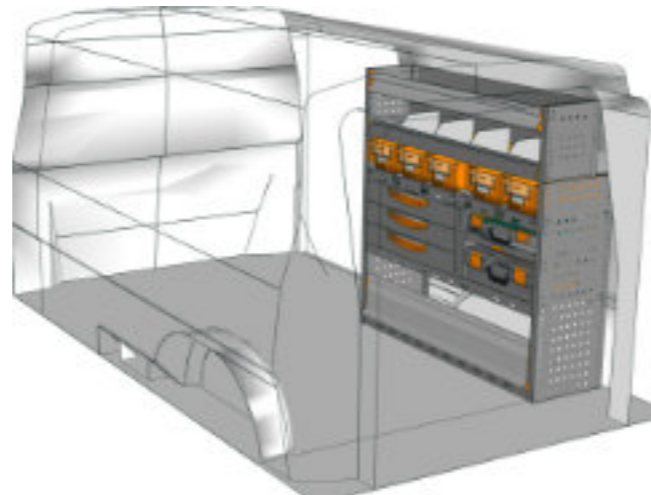

STV23-TS1212 P3 **CHF 1'899.-**
B/l 1225mm, T/p 365mm, H/h 1200mm ~~CHF 2'625.-~~