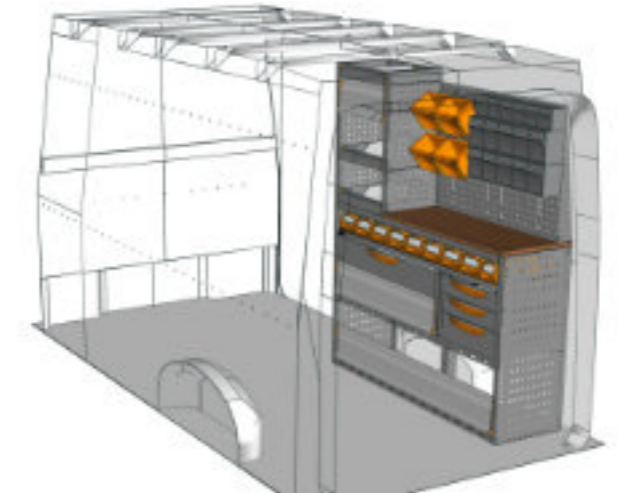

STV23-CR1517 05 **CHF 2'786.-**
B/l 1524mm, T/p 365mm, H/h 1800mm ~~CHF 3'871.-~~