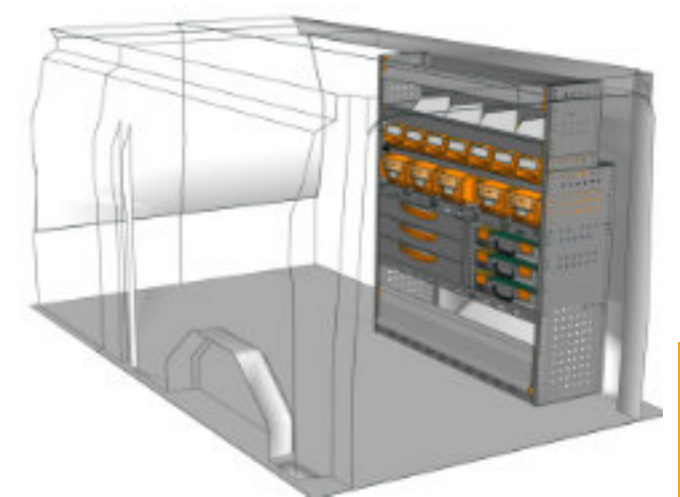

STV23-CU1213 P3 CHF 2'061.-
B/l 1225mm, T/p 365mm, H/h 1350mm ~~CHF 2'854.-~~