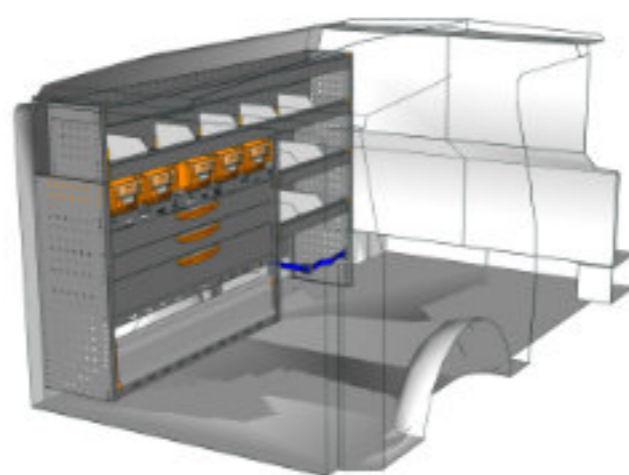

STV23-VT1912 P3 **CHF 1'940.-**
B/l 1942mm, T/p 365mm, H/h 1200mm ~~CHF 2'664.-~~