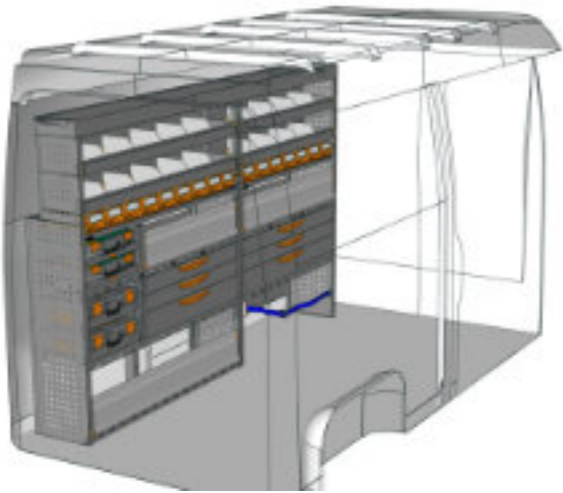

STV23-SP2717 P3 **CHF 4'435.-**
B/l 2749mm, T/p 365mm, H/h 1740mm ~~CHF 6'191.-~~