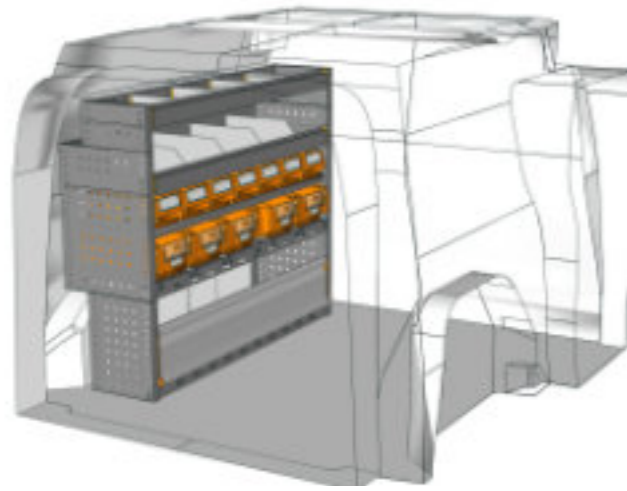

STORE VAN

STV23-KA1210 10 CHF 1'075.-
B/l 1225mm, T/p 365mm, H/h 1100mm ~~CHF 1'485.-~~