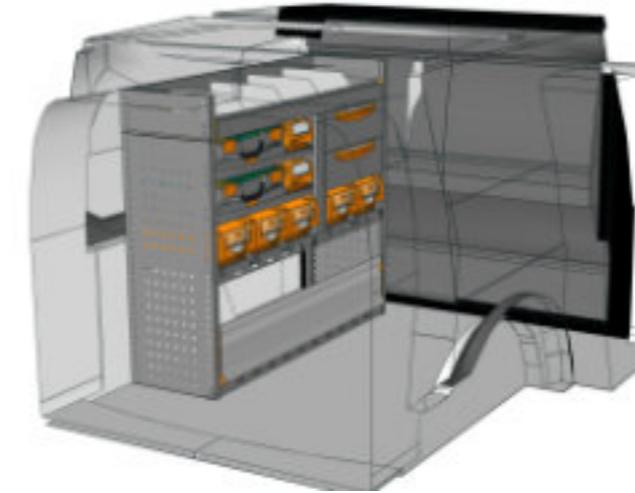

STV23-CA1211 P8 **CHF 1'730.-**
B/l 1225mm, T/p 365mm, H/h 900mm ~~CHF 2'423.-~~