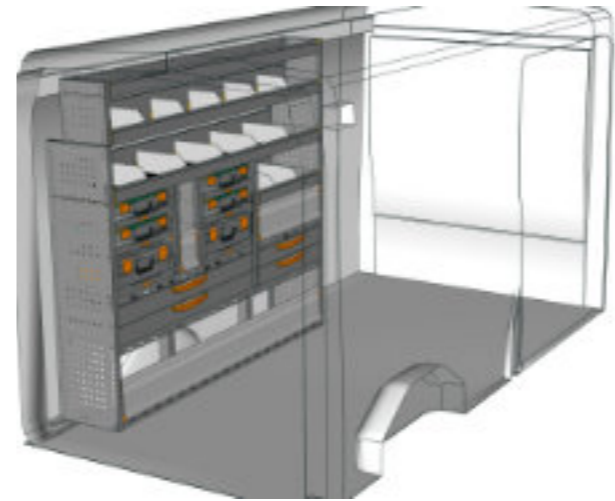

STV23-TR1917 P2 **CHF 3'680.-**
B/l 1942, T/p 365mm, H/h 1700mm ~~-CHF 5'144.-~~