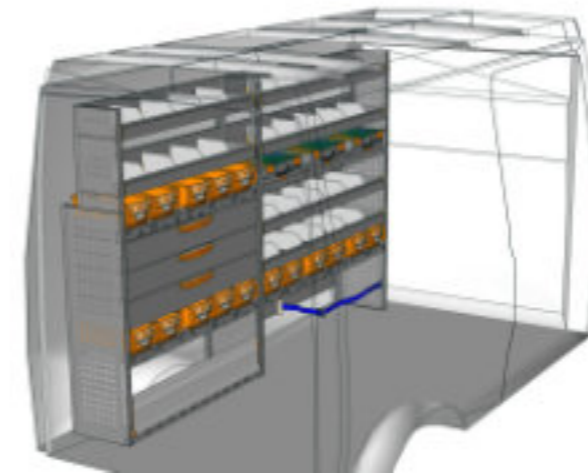

STV23-DA2717 P2 CHF 3'401.-
B/l 2749mm, T/p 365mm, H/h 1700mm ~~CHF 4'740.-~~