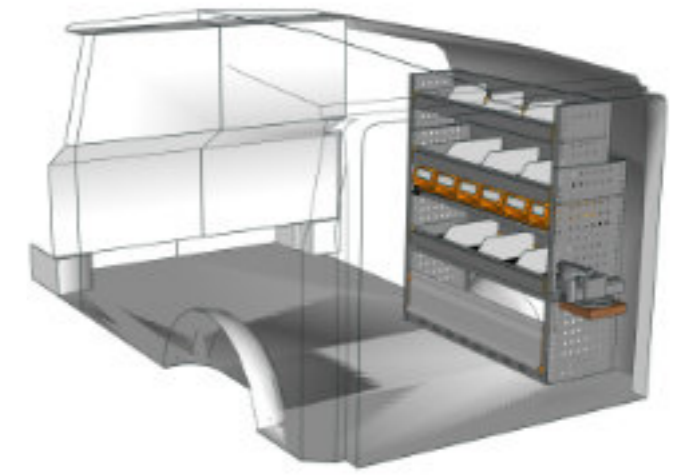

STV23-VT1012 21 **CHF 1'295.-**
 B/l 1016mm, T/p 365mm, H/h 1150mm ~~CHF 1'680.-~~

STV23-VT2012 05 **CHF 1'646.-**
 B/l 2032mm, T/p 365mm, H/h 1190mm ~~CHF 2'243.-~~

STV23-VT1012 01 **CHF 1'295.-**
 B/l 1016mm, T/p 365mm, H/h 1150mm ~~CHF 1'681.-~~