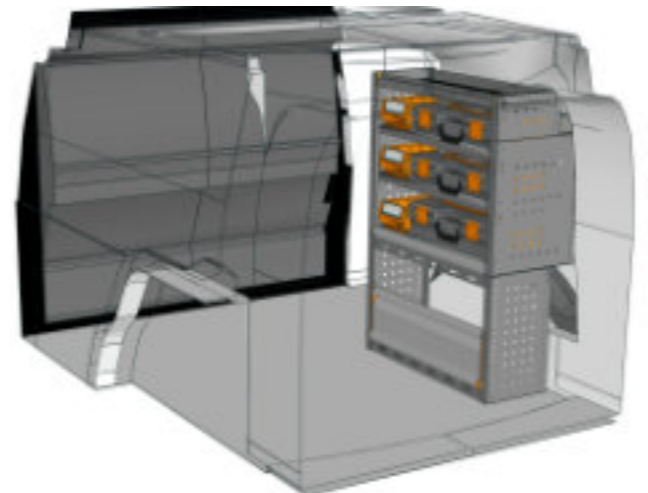

STV23-CA0711 M9 **CHF 1'428.-**
B/l 717mm, T/p 365mm, H/h 1100mm ~~CHF 1'907.-~~