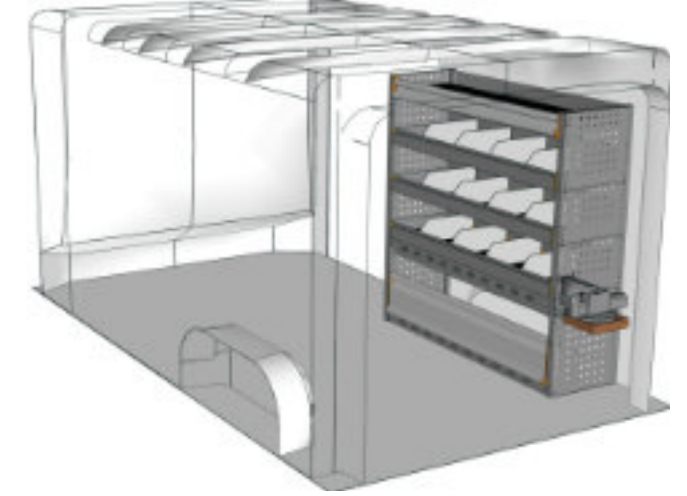

STV23-TA1212 11 CHF 1'421.-
B/l 1225mm, T/p 365mm, H/h 1200mm ~~CHF 1'862.-~~