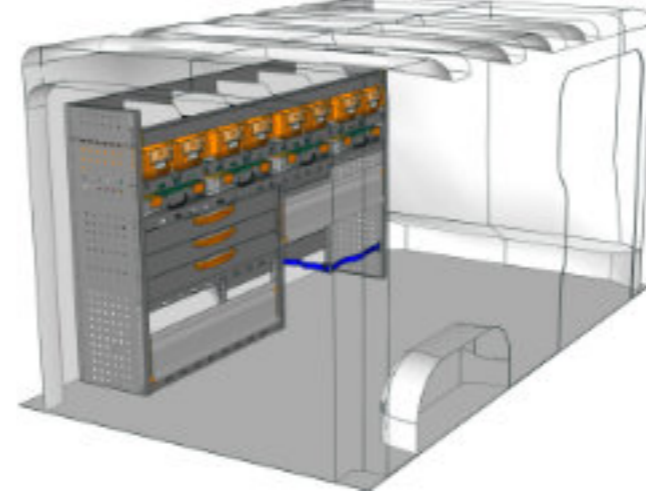

STV23-TA2012 P2 CHF 2'528.-
B/l 2032mm, T/p 365mm, H/h 1200mm ~~CHF 3'494.-~~