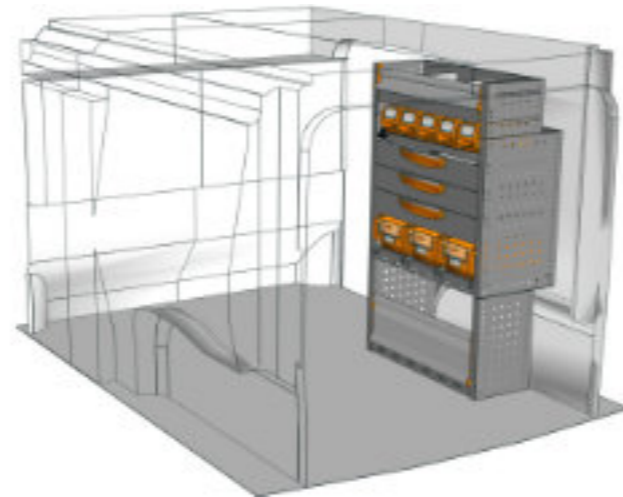

STV23-EX0712 P2 **CHF 1'303.-**
B/l 717mm, T/p 365mm, H/h 1200mm **-CHF 1'806.-**