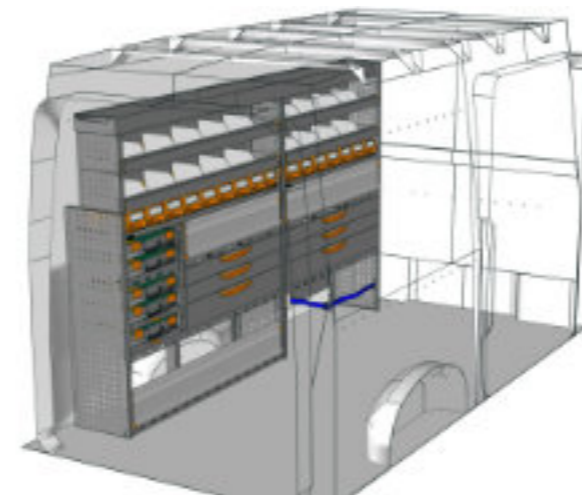

STV23-CR2717 P3 **CHF 4'564.-**
B/l 2749mm, T/p 365mm, H/h 1690mm ~~CHF 6'369.-~~