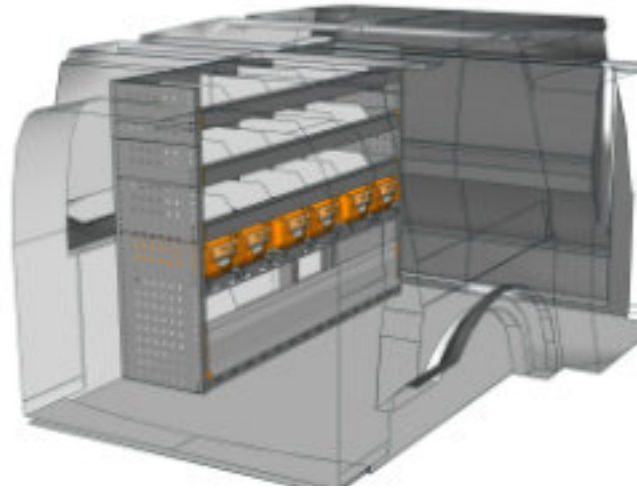

STORE VAN

STV23-CA1509 23 **CHF 1'160.-**
B/l 1524mm, T/p 365mm, H/h 900mm ~~CHF 1'608.-~~