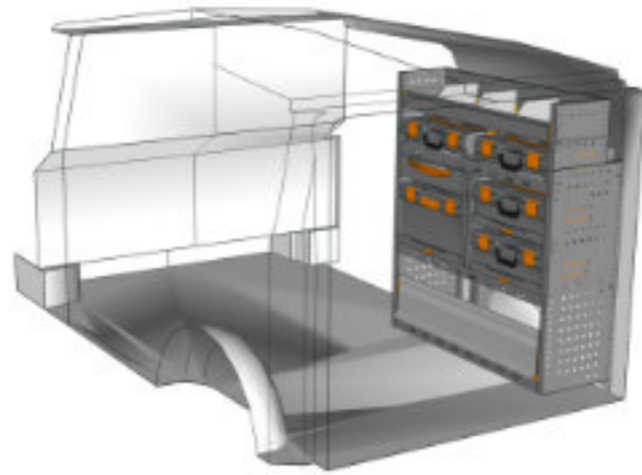

STV23-VT1012 M2 **CHF 1'798.-**
B/l 1016mm, T/p 365mm, H/h 1150mm ~~CHF 2'480.-~~