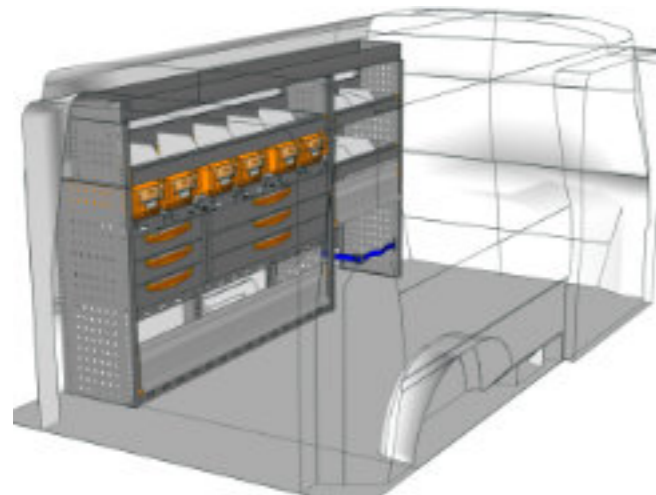

STV23-TS2212 P2 **CHF 2'717.-**
B/l 2241mm, T/p 365mm, H/h 1240mm ~~CHF 3'773.-~~