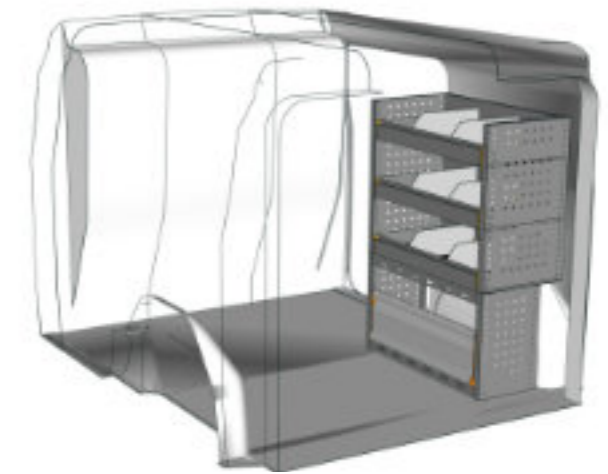

STV23-DO0710 02 **CHF 658.-**
B/l 717mm, T/p 365mm, H/h 1000mm ~~CHF 825.-~~