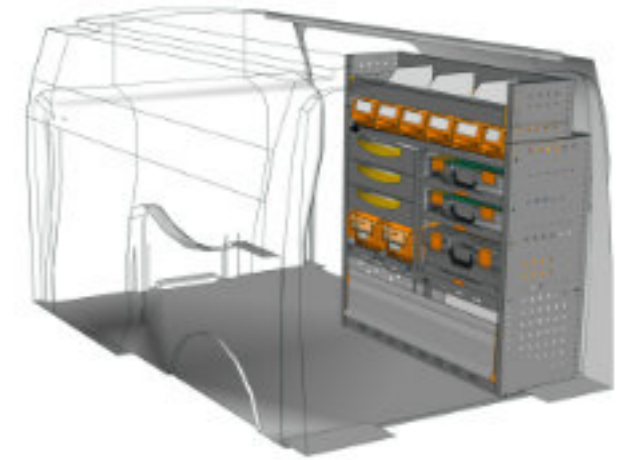

STV23-CN1011 P1 **2'025.-**
B/l 1016mm, T/p 365mm, H/h 1100mm ~~CHF 2'798.-~~