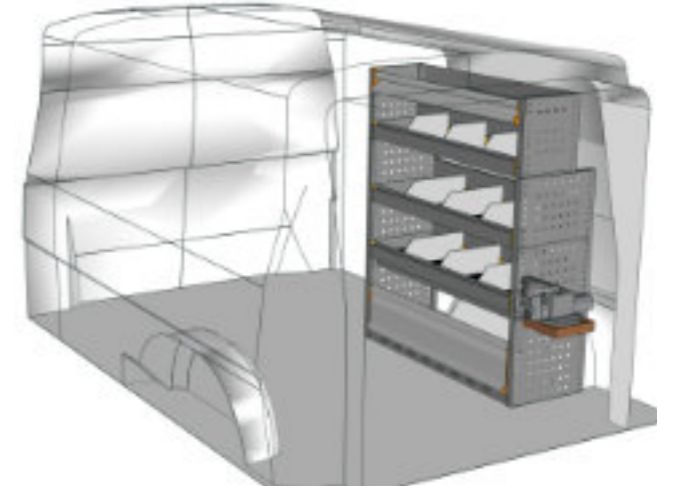

STORE VAN

STV23-CA1509 23 **CHF 1'160.-**
 B/l 1524mm, T/p 365mm, H/h 900mm ~~CHF 1'608.-~~

STV23-CA0709 20 **CHF 514.-**
 B/l 717mm, T/p 365mm, H/h 900mm ~~CHF 698.-~~

STV23-TS1912 03 **CHF 1'422.-**
 B/l 1942mm, T/p 365mm, H/h 1240mm ~~CHF 1'944.-~~