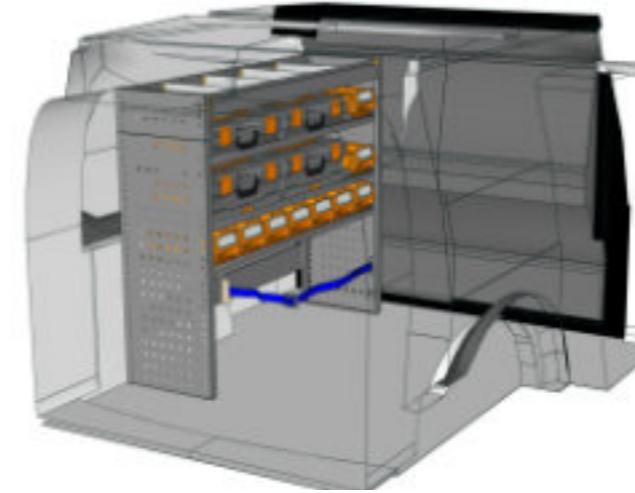

STV23-CA1211 M9 **CHF 1'743.-**
B/l 1225mm, T/p 365mm, H/h 900mm ~~CHF 2'440.-~~