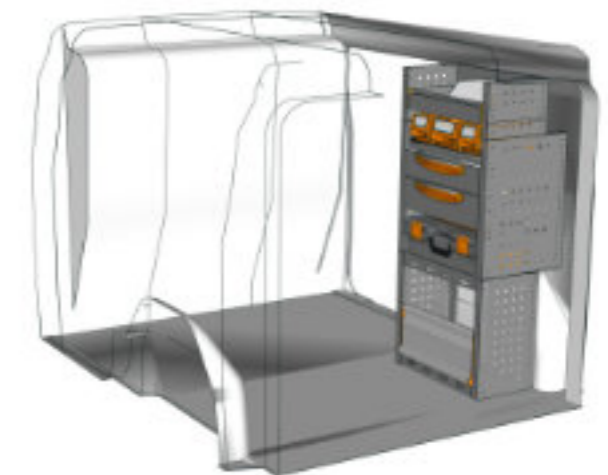

STV23-DO0511 M3 **CHF 1'105.-**
B/l 508mm, T/p 365mm, H/h 1150mm ~~CHF 1'520.-~~