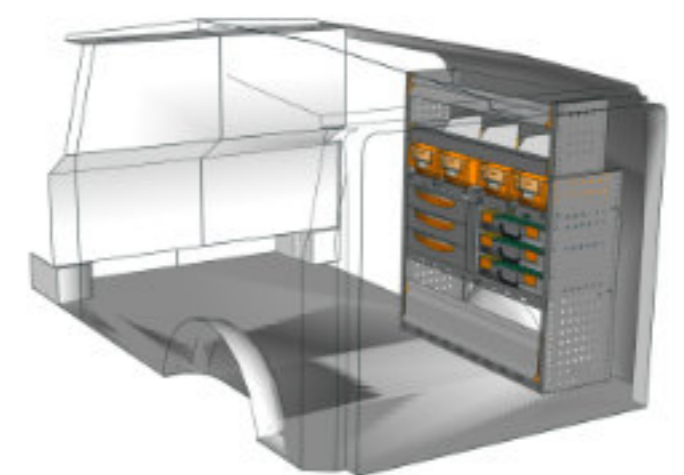

STV23-VT1012 P4 **CHF 1'795.-**
B/l 1016mm, T/p 365mm, H/h 1200mm ~~CHF 2'481.-~~