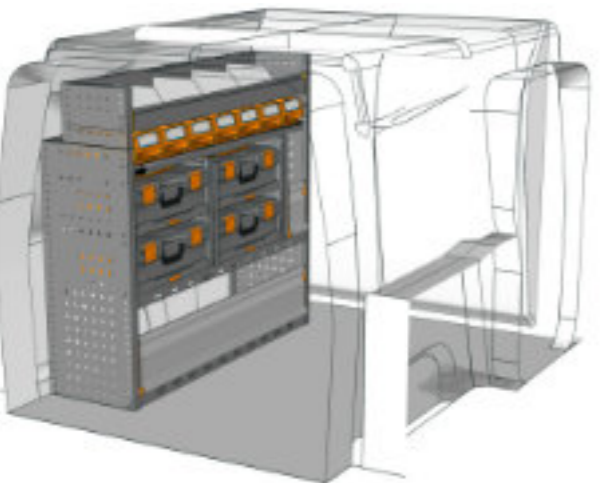

STV23-PA1211 M1 **CHF 1'913.-**
B/l 1225mm, T/p 365mm, H/h 1100mm ~~CHF 2'638.-~~