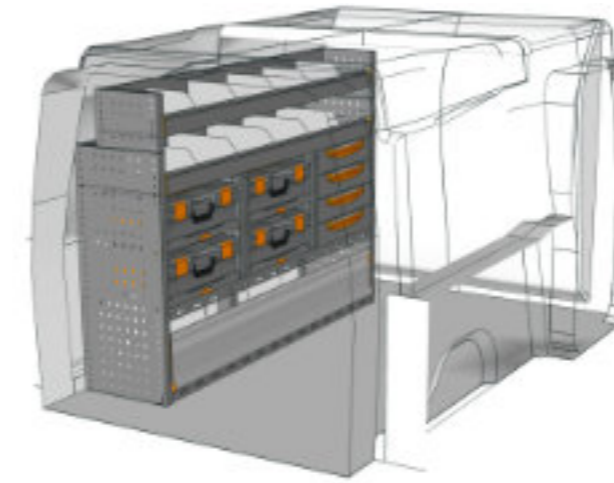

STV23-PA1511 M3 **CHF 2'403.-**
B/l 1524mm, T/p 365mm, H/h 1100mm ~~CHF 3'340.-~~