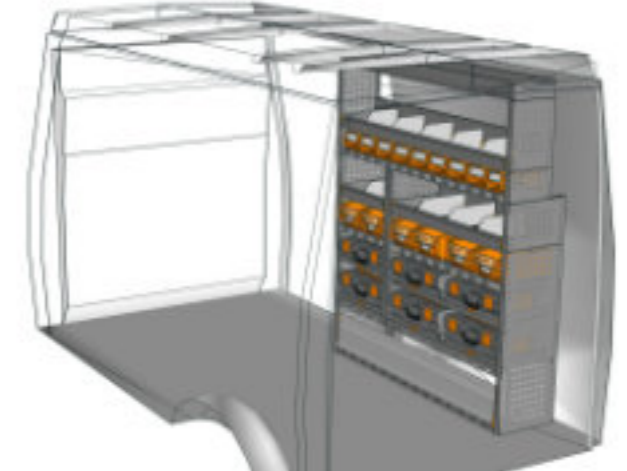

STV23-DA1517 M3 CHF 3'425.-
B/l 1524mm, T/p 365mm, H/h 1700mm ~~CHF 4'806.-~~

L1H1

Renault Kangoo / Express Van / Open Sesam
MERCEDES Citan (2021-)

L2H2

IVECO Daily