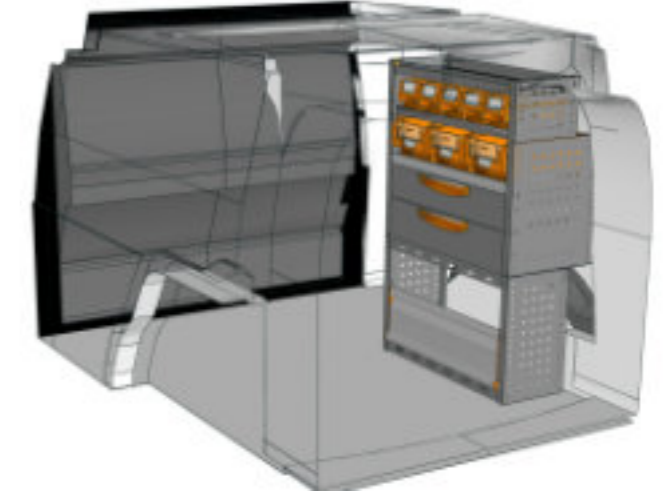

STV23-CA0711 P4 CHF 1'220.-
B/l 717mm, T/p 365mm, H/h 900mm ~~CHF 1'696.-~~