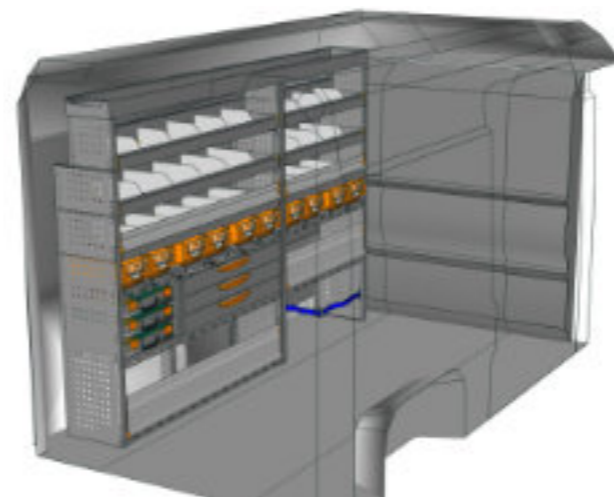

STV23-DU2517 P1 CHF 3'475.-
B/l 2540mm, T/p 365mm, H/h 1740mm ~~CHF 4'812.-~~