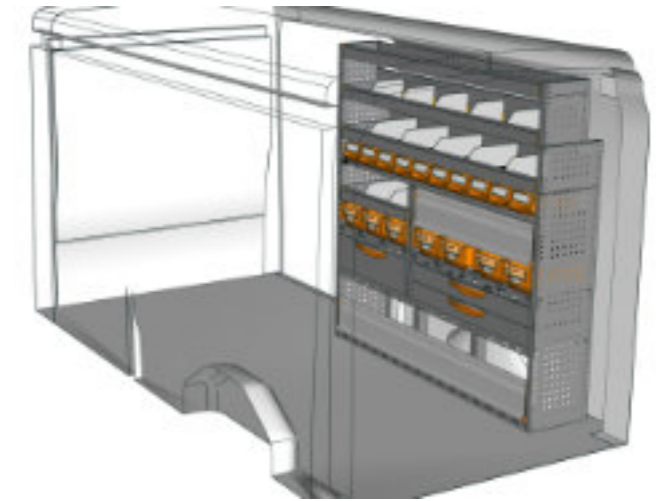

STV23-TR1717 P1 **CHF 2'505.-**
B/l 1733mm, T/p 365mm, H/h 1700mm ~~CHF 3'471.-~~