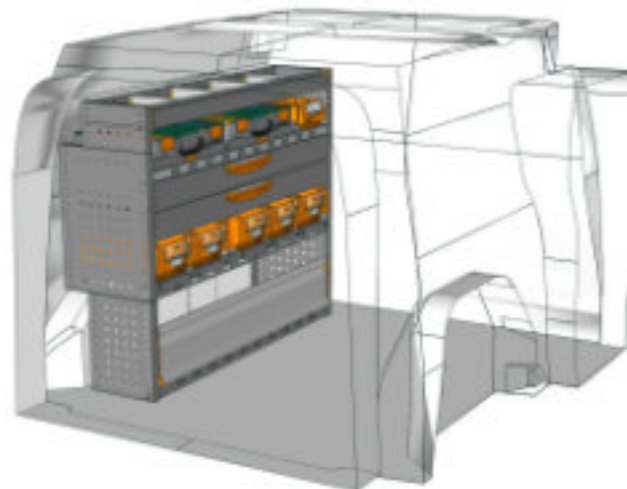

STV23-KA1210 P1 CHF 1'690.-
B/l 1225mm, T/p 365mm, H/h 1100mm ~~CHF 2'367.-~~