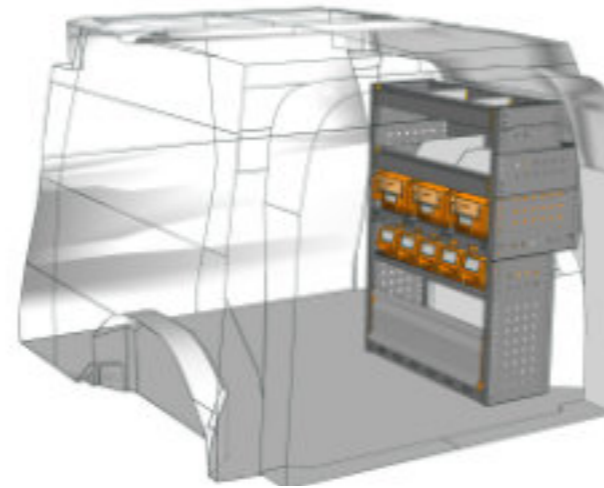

STV23-KA0710 01 CHF 872.-
B/l 717mm, T/p 365mm, H/h 1000mm ~~CHF 1'196.-~~