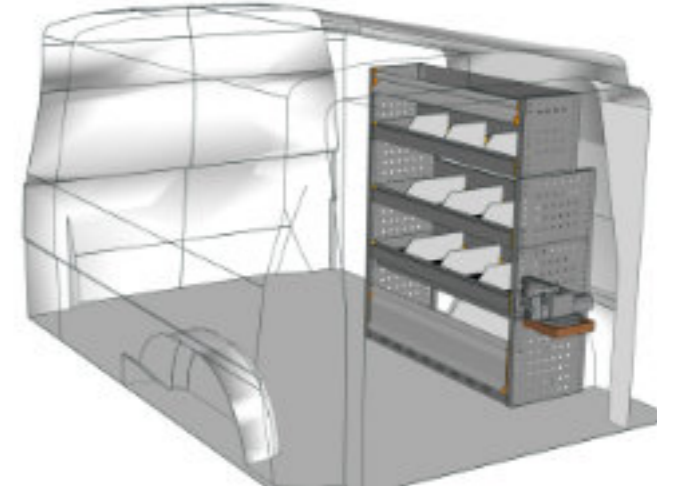

STV23-TS1012 01 CHF 1'437.-
B/l 1016mm, T/p 365mm, H/h 1200mm ~~CHF 1'884.-~~