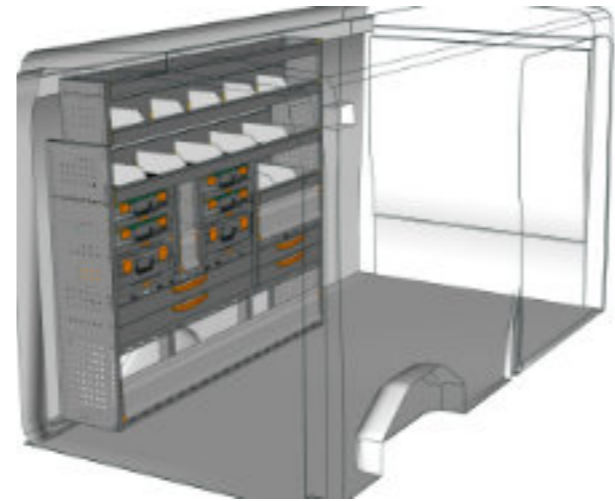

STV23-TR1917 P2 **CHF 3'680.-**
B/l 1942, T/p 365mm, H/h 1700mm ~~CHF 5'144.-~~