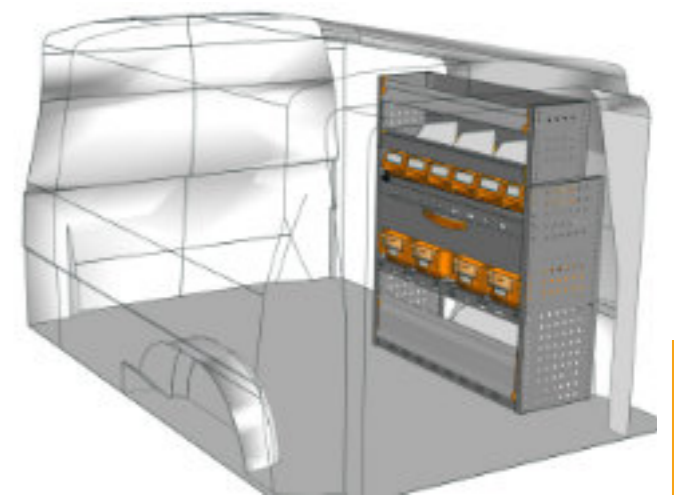

STV23-TS1012 P2 CHF 1'267.-
B/l 1016mm, T/p 365mm, H/h 1200mm ~~CHF 1'753.-~~