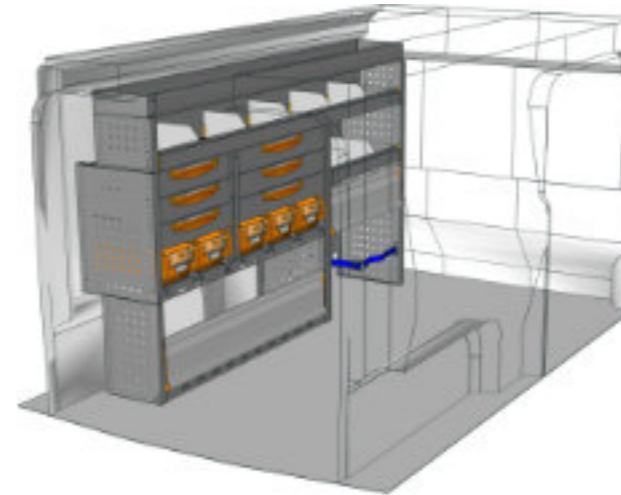

STV23-EX1912 P2 **CHF 2'320.-**
B/l 1942mm, T/p 365mm, H/h 1190mm ~~-CHF 3'228.-~~