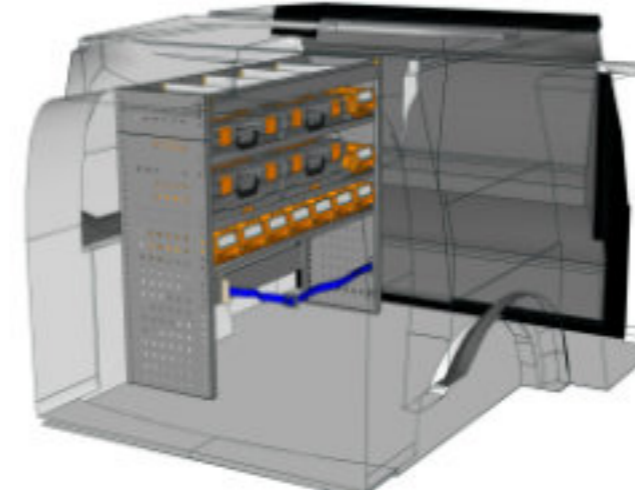

STV23-CA1211 M9 CHF 1'743.-
B/l 1225mm, T/p 365mm, H/h 900mm ~~CHF 2'440.-~~