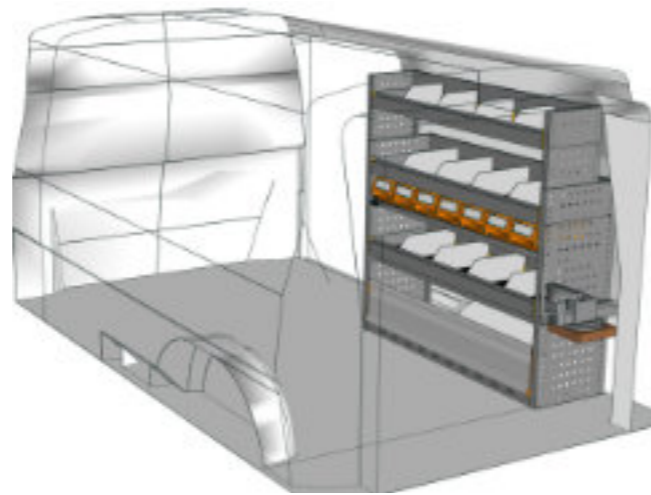

STV23-TS1212 01 CHF 1'437.-
B/l 1225mm, T/p 365mm, H/h 1200mm ~~CHF 1'884.-~~