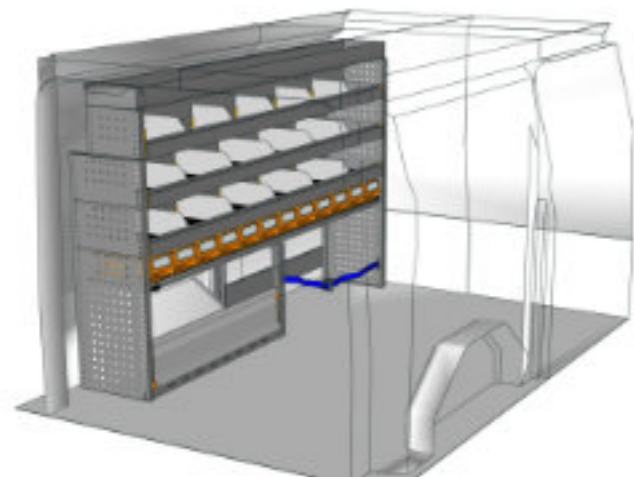

STV23-CU2013 01 CHF 1'432.-
B/l 2032mm, T/p 365mm, H/h 1290mm ~~CHF 1'958.-~~