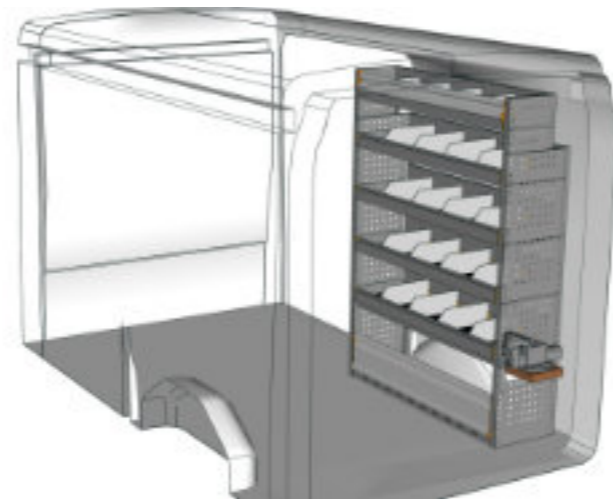

STV23-TR1216 07 **CHF 1'499.-**
B/l 1225mm, T/p 365mm, H/h 1600mm ~~CHF 1'972.-~~