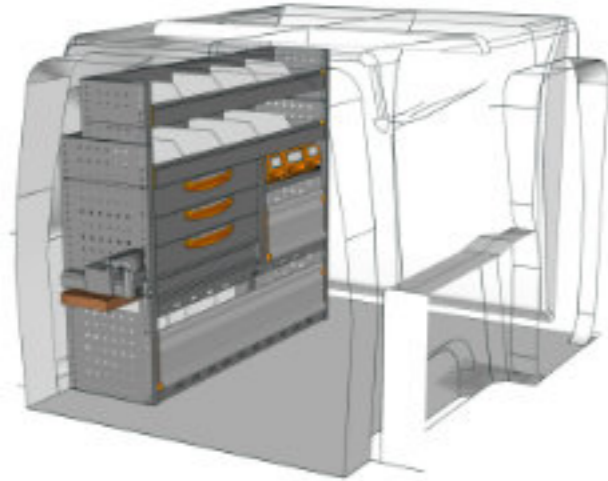

STV23-PA1211 P3 **CHF 1'934.-**
B/l 1225mm, T/p 365mm, H/h 1100mm ~~CHF 2'594.-~~