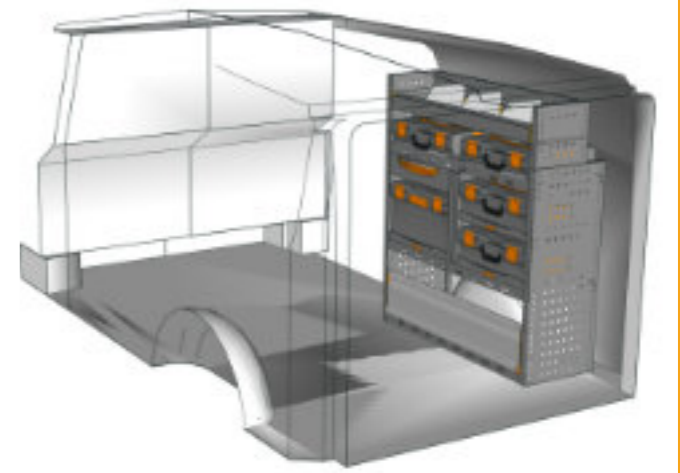

STV23-VT1012 M5 CHF 1'799.-
B/l 1016mm, T/p 365mm, H/h 1150mm ~~CHF 2'480.-~~