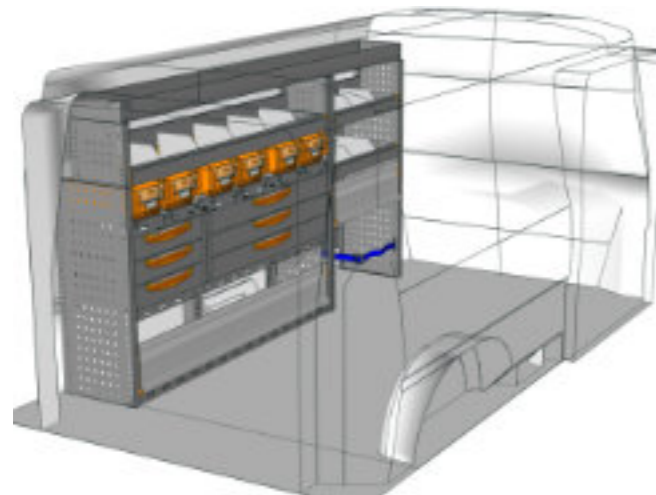

STV23-CR2717 01 CHF 2'302.-
 B/l 2749mm, T/p 365mm, H/h 1690mm ~~CHF 3'180.-~~

STV23-CR1517 05 CHF 2'786.-
 B/l 1524mm, T/p 365mm, H/h 1800mm ~~CHF 3'871.-~~

STV23-TS2212 P2 CHF 2'717.-
 B/l 2241mm, T/p 365mm, H/h 1240mm ~~CHF 3'773.-~~