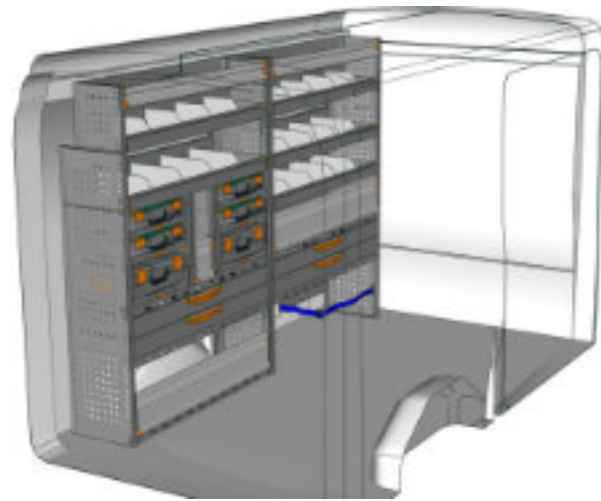

STV23-TR2417 P2 **CHF 4'125.-**
B/l 2450mm, T/p 365mm, H/h 1690mm ~~CHF 5'750.-~~