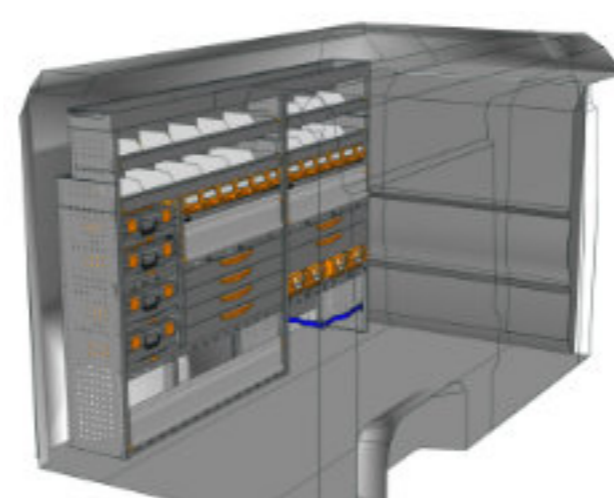

STV23-DU2517 M2 CHF 4'672.-
B/l 2540mm, T/p 365mm, H/h 1740mm ~~CHF 6'523.-~~