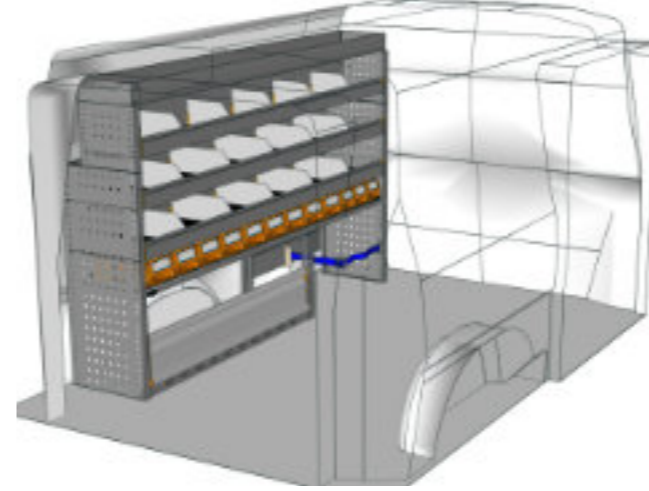

STV23-TS1912 03 CHF 1'422.-
B/l 1942mm, T/p 365mm, H/h 1240mm ~~CHF 1'944.-~~