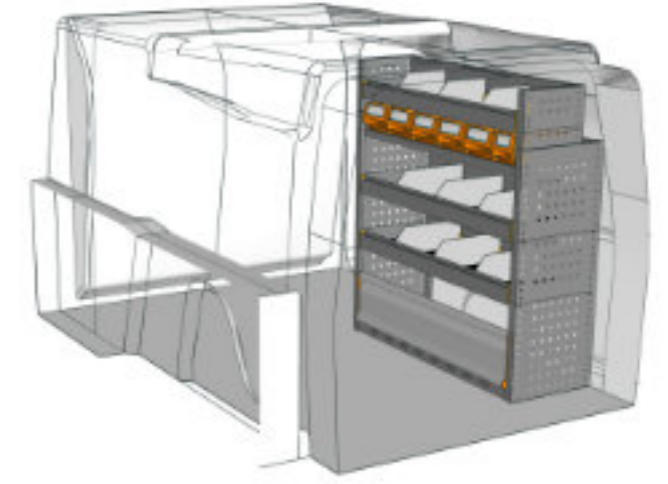

STV23-PA1011 04 **CHF 766.-**
B/l 1016mm, T/p 365mm, H/h 1100mm ~~CHF 1'041.-~~