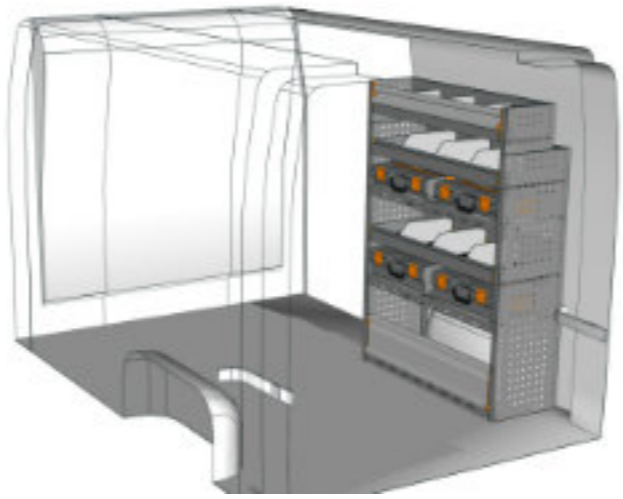

STV23-MA1014 M3 CHF 1'326.-
B/l 1016mm, T/p 365mm, H/h 1400mm ~~CHF 1'836.-~~