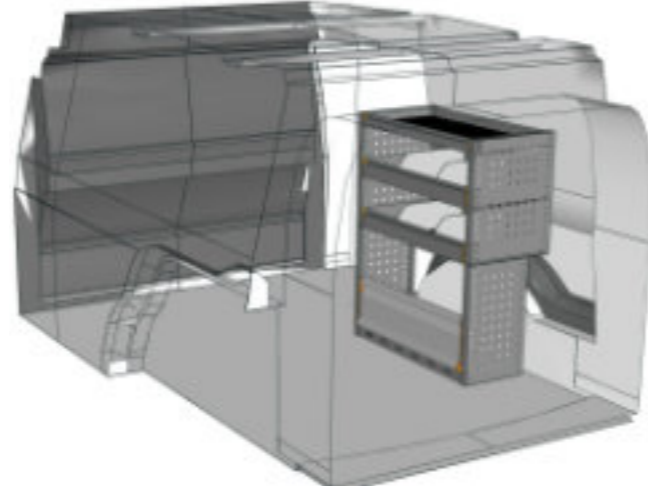

STV23-CA1509 23 CHF 1'160.-
B/l 1524mm, T/p 365mm, H/h 900mm ~~CHF 1'608.-~~

STV23-CA0709 20 CHF 514.-
B/l 717mm, T/p 365mm, H/h 900mm ~~CHF 698.-~~

STV23-TS1912 03 CHF 1'422.-
B/l 1942mm, T/p 365mm, H/h 1240mm ~~CHF 1'944.-~~