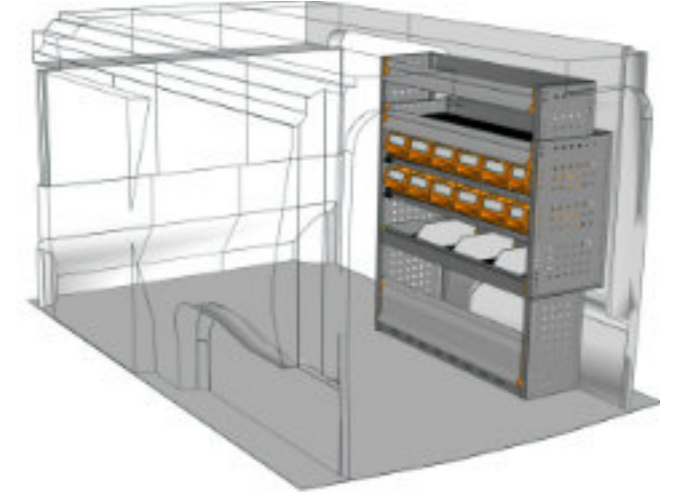

STV23-EX1012 22 **CHF 1'214.-**
B/l 1016mm, T/p 365mm, H/h 1200mm ~~-CHF 1'678.-~~