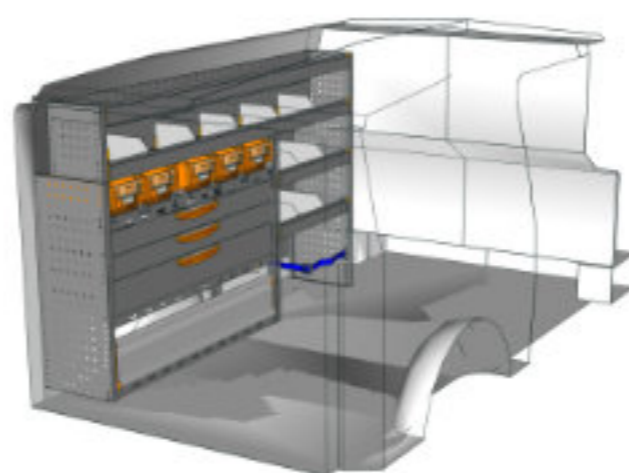

STV23-VT1912 P3 CHF 1'940.-
B/l 1942mm, T/p 365mm, H/h 1200mm ~~CHF 2'664.-~~