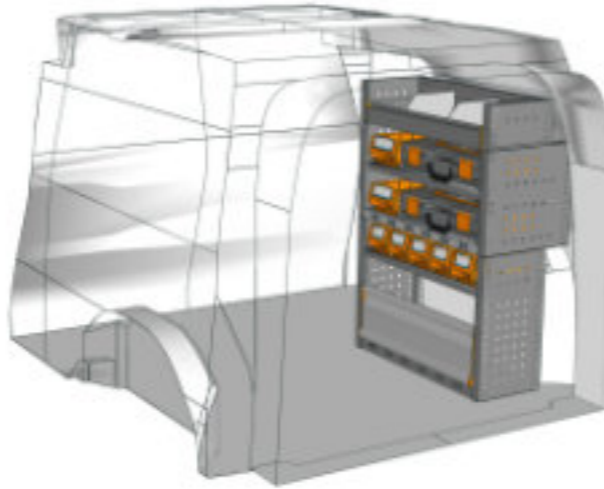

STV23-KA0710 M1 CHF 1'137.-
B/l 717mm, T/p 365mm, H/h 1000mm ~~CHF 1'575.-~~