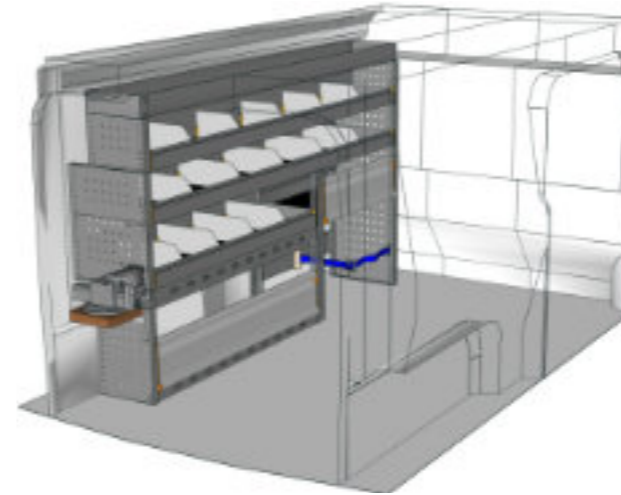

L2H1

CITRÖEN Berlingo / FIAT Doblo (2023-)
 OPEL Combo / PEUGEOT Partner / TOYOTA Proace City

STV23-EX1512 01 **1'118**
 B/l 1524mm, T/p 365mm, H/h 1200mm ~~-CHF 1'544.-~~

STV23-EX0712 22 **CHF 1'682.-**
 B/l 717mm, T/p 365mm, H/h 1200mm ~~-CHF 2'235.-~~