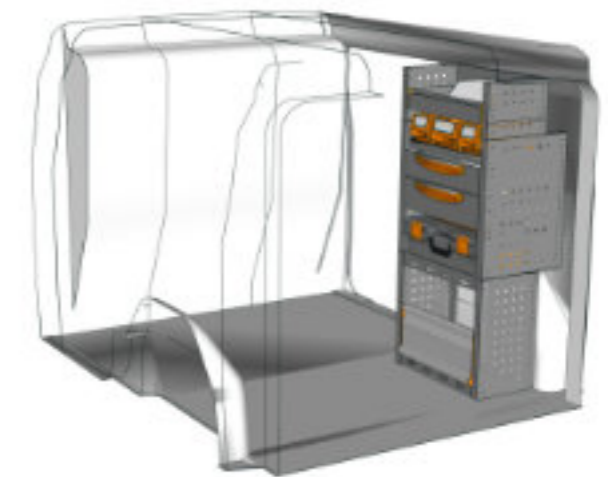

STV23-DO0511 M3 **CHF 1'105.-**
B/l 508mm, T/p 365mm, H/h 1150mm ~~CHF 1'520.-~~