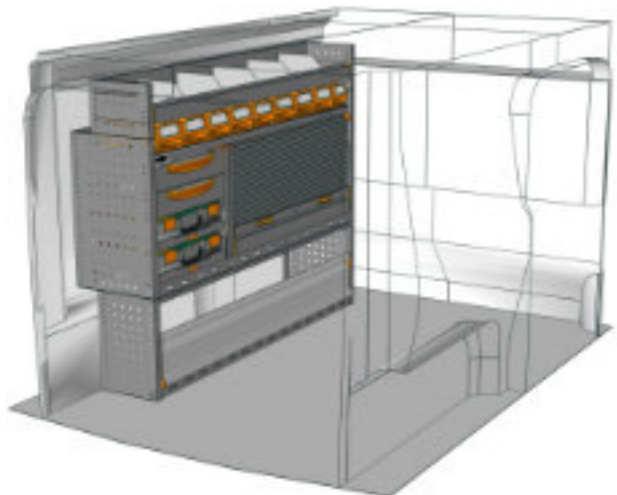

STV23-EX1512 P2 **CHF 2'097.-**
B/l 1524mm, T/p 365mm, H/h 1200mm ~~-CHF 2'904.-~~