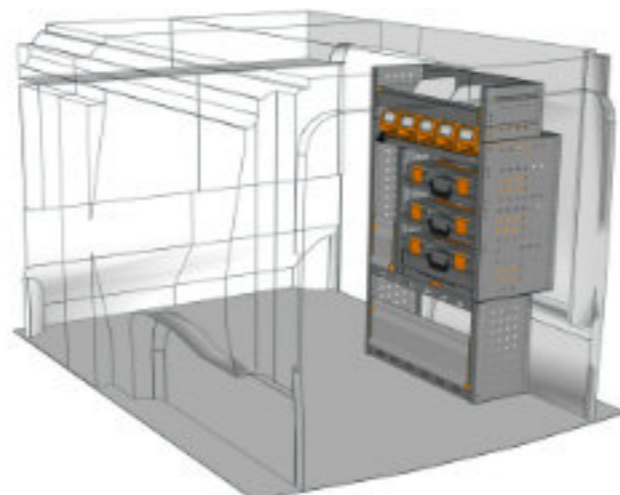

STV23-EX0712 M2 **CHF 1'326.-**
B/l 717mm, T/p 365mm, H/h 1200mm ~~-CHF 1'800.-~~