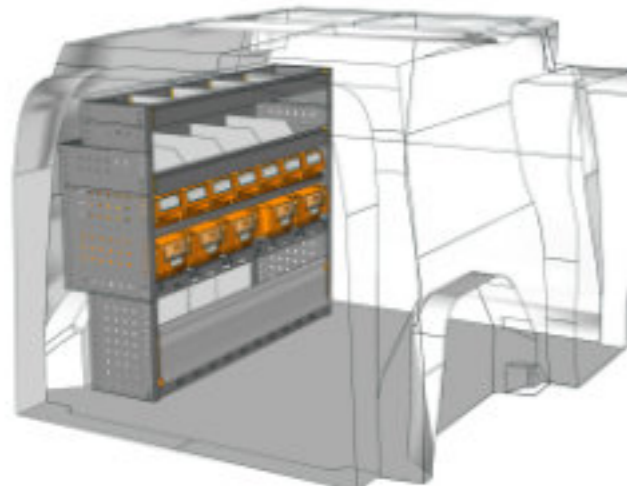

STORE VAN

STV23-KA1210 10 CHF 1'075.-
B/l 1225mm, T/p 365mm, H/h 1100mm ~~CHF 1'485.-~~