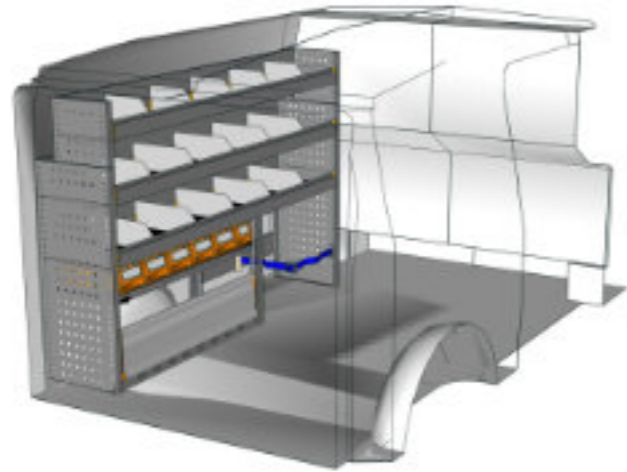

STV23-VT1712 07 CHF 1'188.-
B/l 1733mm, T/p 365mm, H/h 1150mm ~~CHF 1'611.-~~