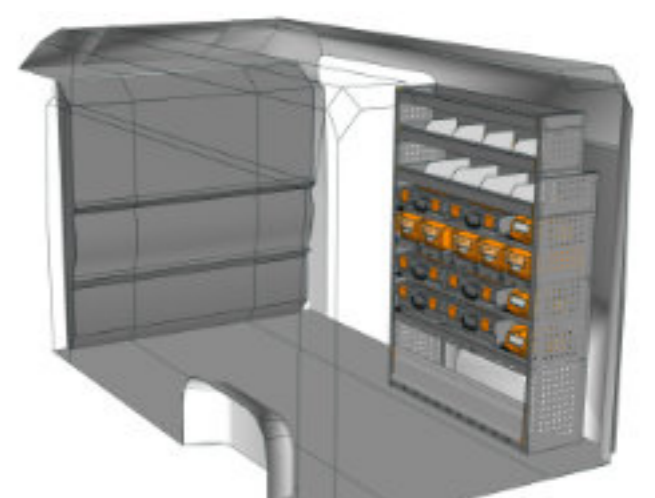

STV23-DU1217 M2 CHF 2'129.-
B/l 1225mm, T/p 365mm, H/h 1700mm ~~CHF 2'946.-~~

L2H1

CITROEN Jumper / FIAT Ducato
OPEL Movano (2021-) / PEUGEOT Boxer

L2H2

CITROEN Jumper / FIAT Ducato
OPEL Movano (2021-) / PEUGEOT Boxer