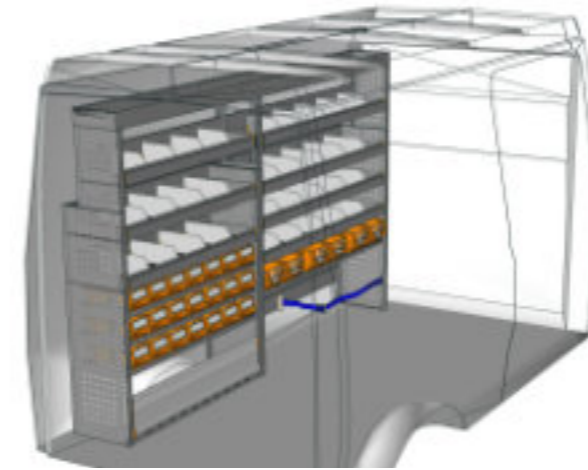

STORE VAN

STV23-KA1210 10 CHF 1'075.-
 B/l 1225mm, T/p 365mm, H/h 1100mm ~~CHF 1'485.-~~

STV23-KA0710 01 CHF 872.-
 B/l 717mm, T/p 365mm, H/h 1000mm ~~CHF 1'196.-~~

STV23-DA2717 01 CHF 2'648.-
 B/l 2749mm, T/p 365mm, H/h 1690mm ~~CHF 3'664.-~~