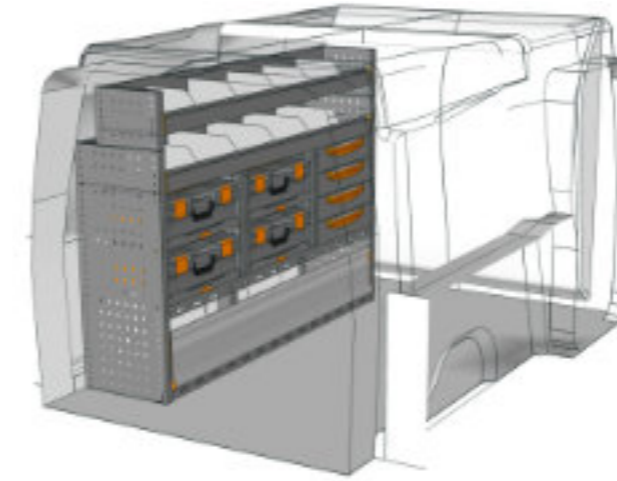

STV23-PA1511 M3 **CHF 2'403.-**
B/l 1524mm, T/p 365mm, H/h 1100mm ~~CHF 3'340.-~~