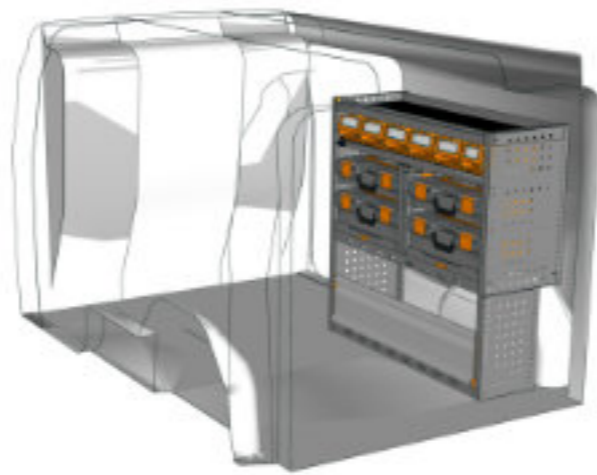

STV23-DO1010 M3 CHF 1'479.-
B/l 1524mm, T/p 365mm, H/h 1150mm ~~CHF 2'017.-~~