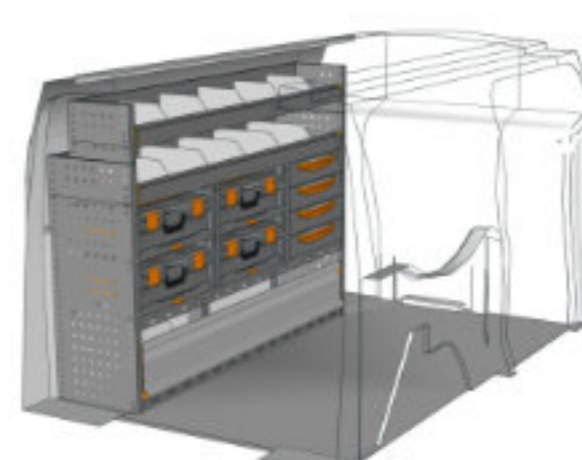

STV23-CN1511 M3 **CHF 2'403.-**
B/l 1524mm, T/p 365mm, H/h 1100mm ~~CHF 3'340.-~~