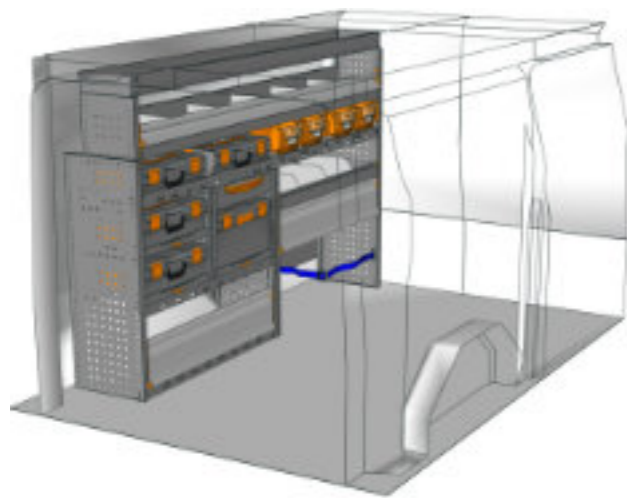

STV23-CU2013 M1 CHF 2'707.-
B/l 2032, T/p 365mm, H/h 1340mm ~~CHF 3'750.-~~