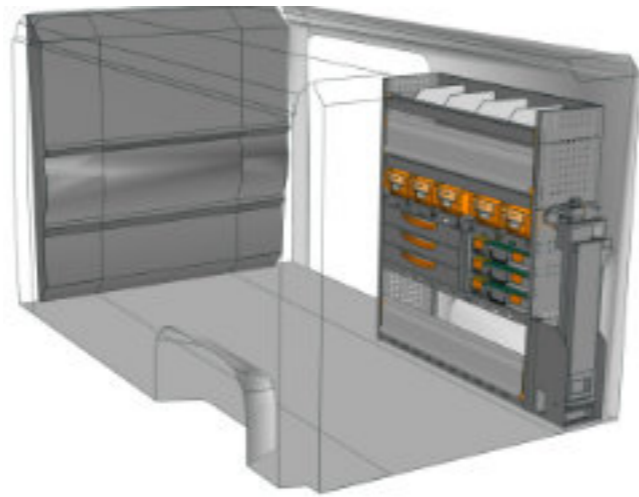

STV23-DU1214 P1 CHF 2'670.-
B/l 1225mm, T/p 365mm, H/h 1400mm ~~CHF 3'618.-~~