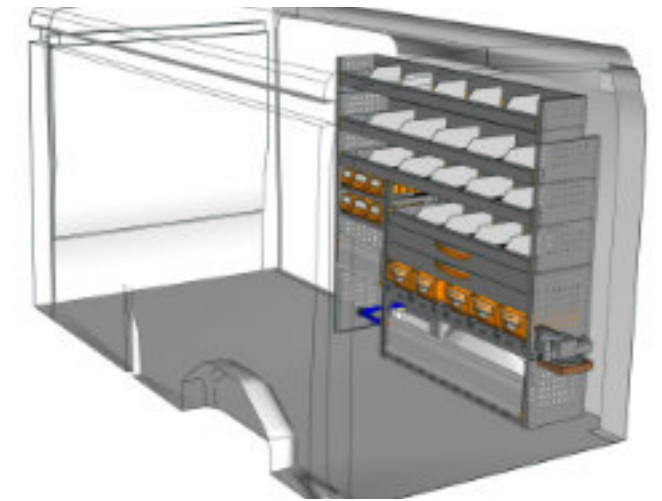

STV23-TR1716 04 **CHF 2'562.-**
B/l 1733, T/p 365mm, H/h 1600mm ~~CHF 3'461.-~~