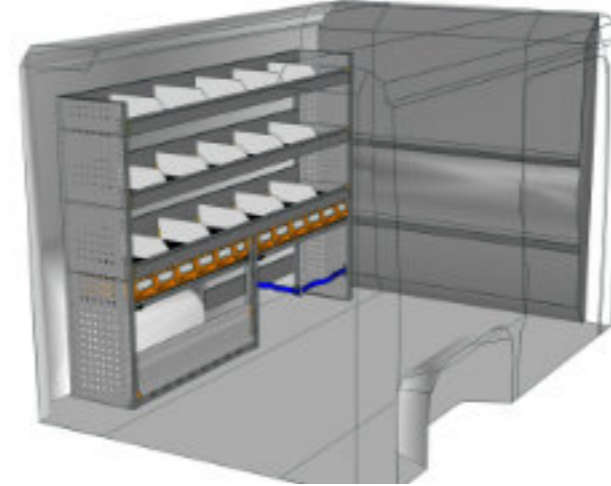

STV23-DU2014 02 CHF 1'322.-
B/l 2032mm, T/p 365mm, H/h 1400mm ~~CHF 1'833.-~~