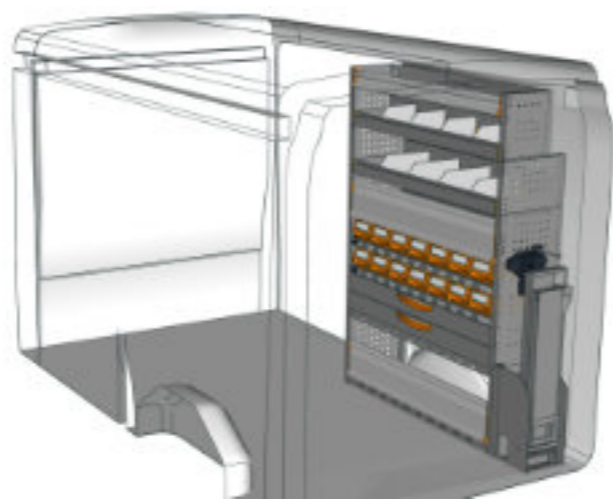

STV23-TR1217 P2 **2'769.-**
B/l 1225mm, T/p 365mm, H/h 1700mm ~~CHF 3'786.-~~