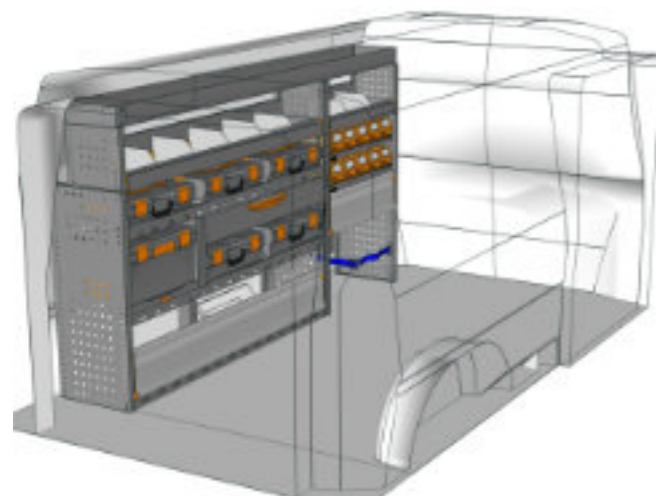

STV23-TS2212 M1 CHF 2'048.-
B/l 2241mm, T/p 365mm, H/h 1240mm ~~CHF 2'806.-~~