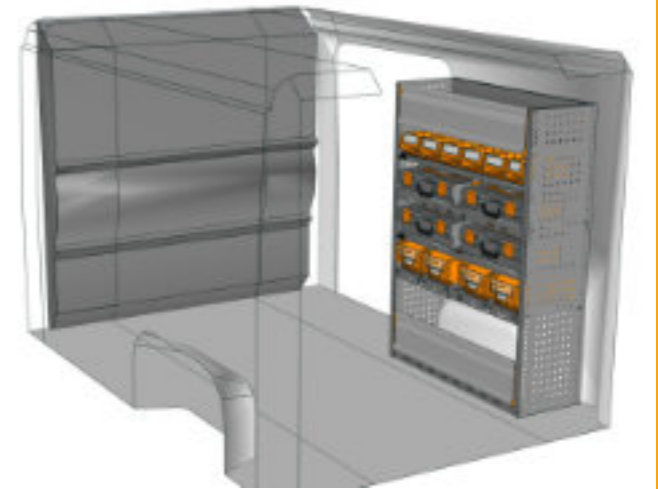

STV23-DU1014 M3 CHF 1'582.-
B/l 1016mm, T/p 365mm, H/h 1400mm ~~CHF 2'200.-~~

FIAT Doblo (2015-2021) L2H1

L1H1

CITROEN Jumper / FIAT Ducato
OPEL Movano (2021-) / PEUGEOT Boxer