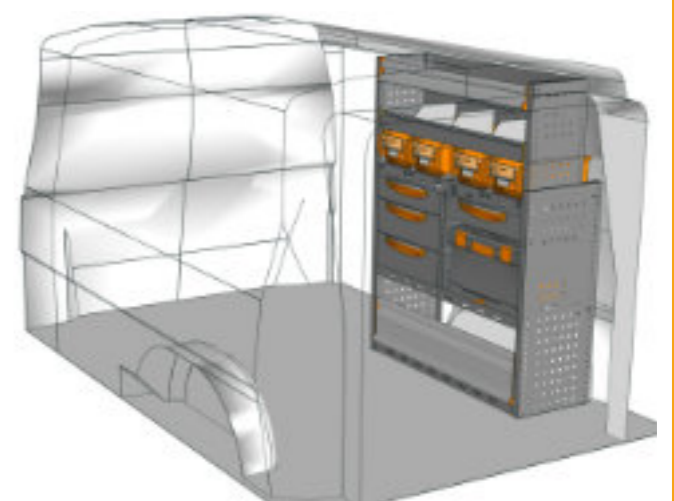

STV23-TS1013 M1 CHF 1'566.-
B/l 1016mm, T/p 365mm, H/h 1300mm ~~CHF 2'591.-~~

VW Caddy Maxi (2021-) L2H1

VW T5 / T6 / T6.1 L1H1