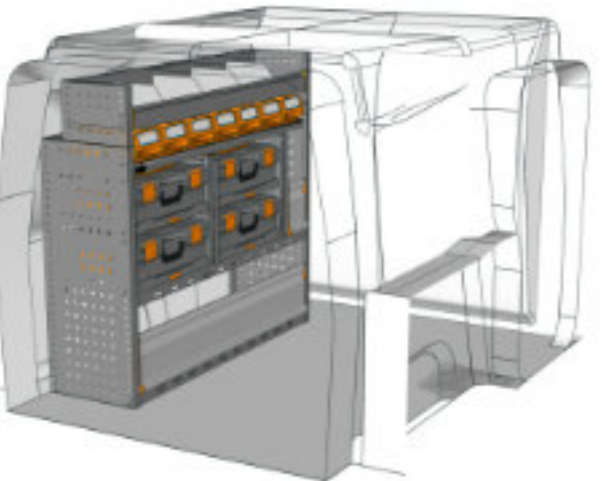

STV23-PA1211 M1 **CHF 1'913.-**
B/l 1225mm, T/p 365mm, H/h 1100mm ~~CHF 2'638.-~~