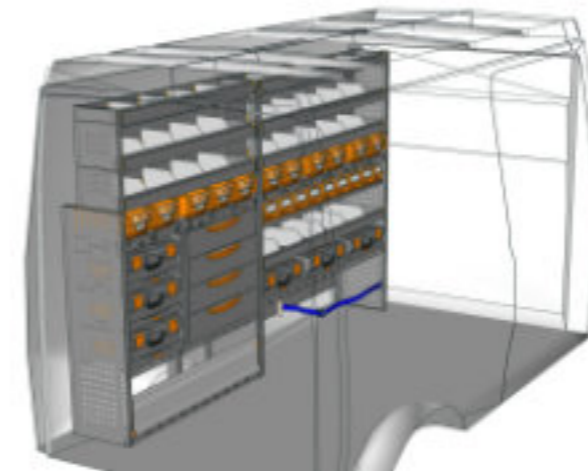

STV23-DA2717 M2 CHF 4'893.-
B/l 2749mm, T/p 365mm, H/h 1700mm ~~CHF 6'849.-~~