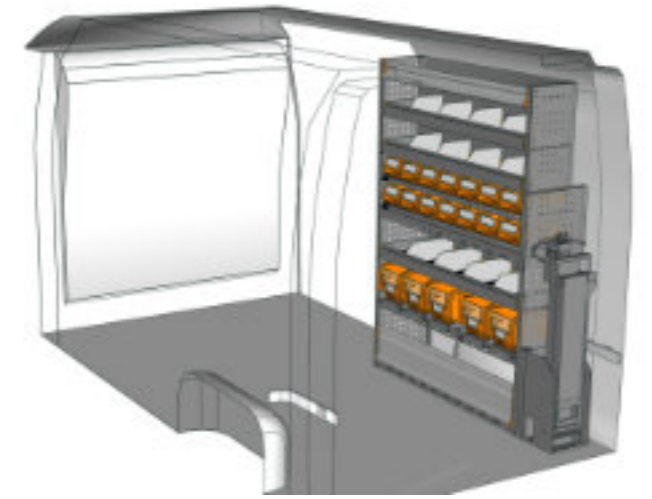

STV23-MA1217 P3 CHF 2'404.-
B/l 1225mm, T/p 365mm, H/h 1700mm ~~CHF 3'257.-~~