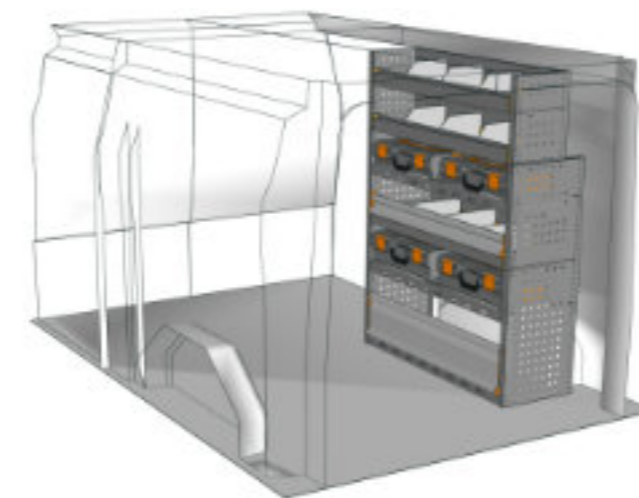

STV23-CU1013 M2 CHF 1'245.-
B/l 1016mm, T/p 365mm, H/h 1350mm ~~CHF 1'725.-~~