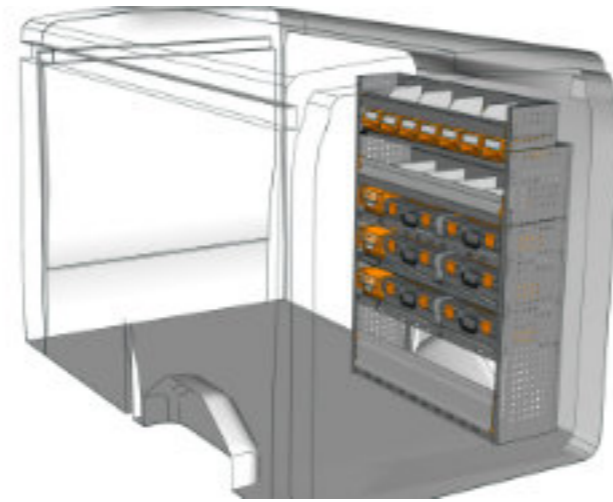

STV23-TR1216 M3 **CHF 1'950.-**
B/l 1225mm, T/p 365mm, H/h 1600mm ~~CHF 2'692.-~~