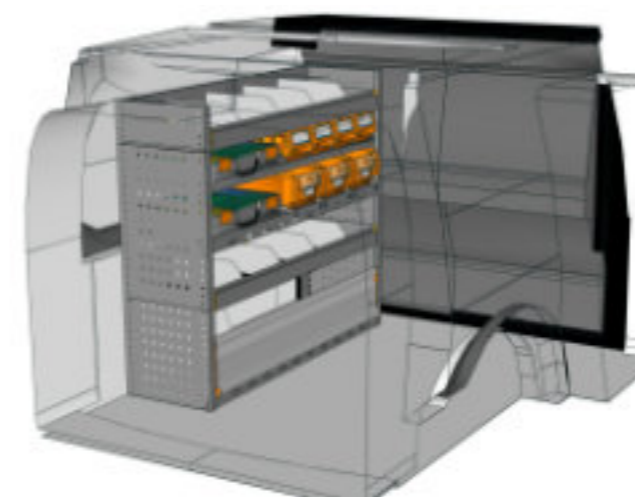

STV23-CA1209 17 CHF 1'159.-
B/l 1225mm, T/p 365mm, H/h 900mm ~~CHF 1'607.-~~