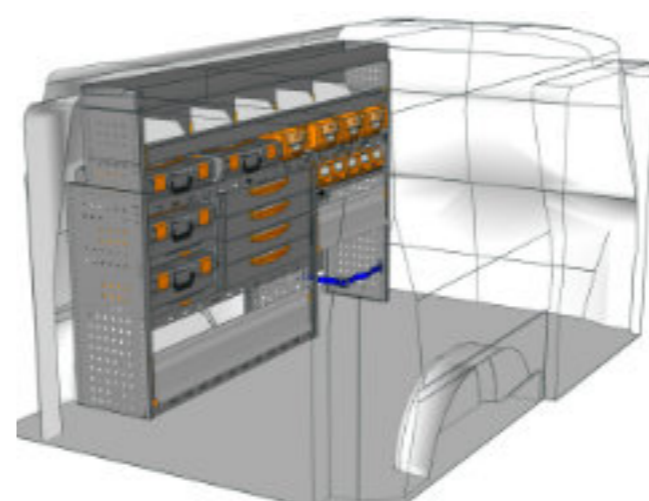

STV23-TS1913 M1 CHF 2'879.-
B/l 1942mm, T/p 365mm, H/h 1290mm ~~CHF 3'999.-~~