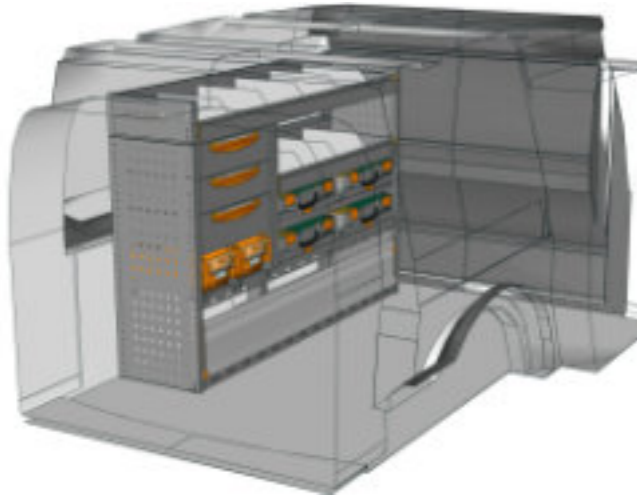

STV23-CA1511 P8 CHF 2'376.-
B/l 1524mm, T/p 365mm, H/h 900mm ~~CHF 3'320.-~~