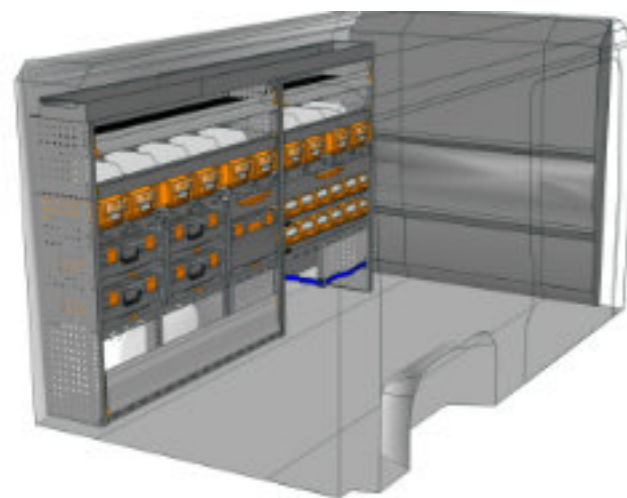

STV23-DU2515 M3 CHF 4'114.-
B/l 2540mm, T/p 365mm, H/h 1490mm ~~CHF 5'720.-~~