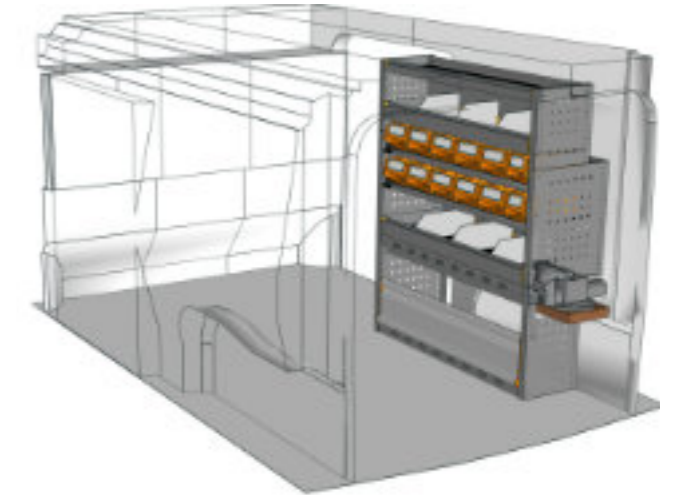

STV23-EX1012 P2 **CHF 1'568.-**
B/l 1016mm, T/p 365mm, H/h 1200mm ~~-CHF 2'064.-~~