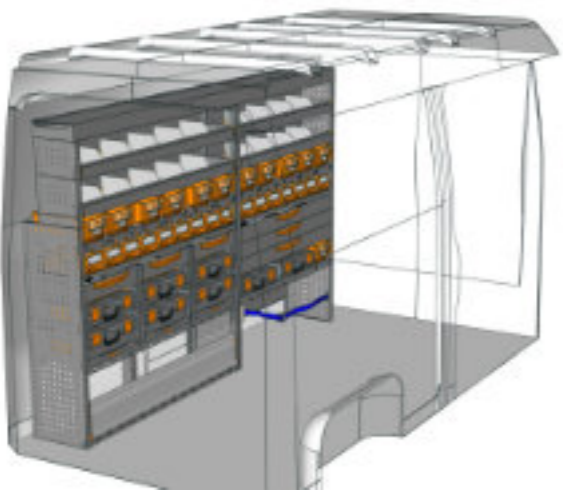

STV23-SP2717 M2 CHF 5'070.-
B/l 2749mm, T/p 365mm, H/h 1740mm ~~CHF 7'088.-~~