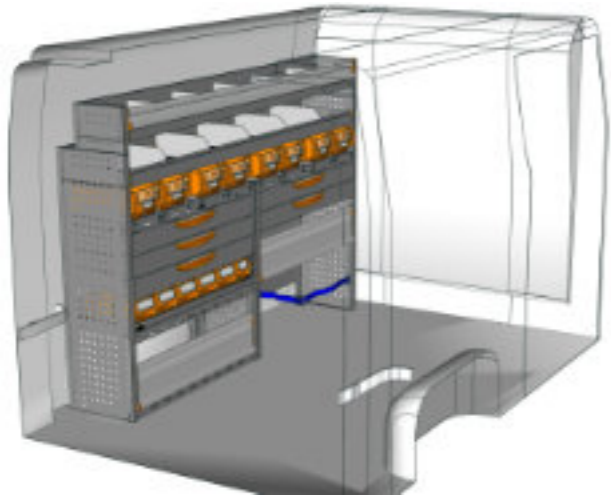

STV23-MA2014 P3 CHF 2'819.-
B/l 2032, T/p 365mm, H/h 1400mm ~~CHF 3'914.-~~