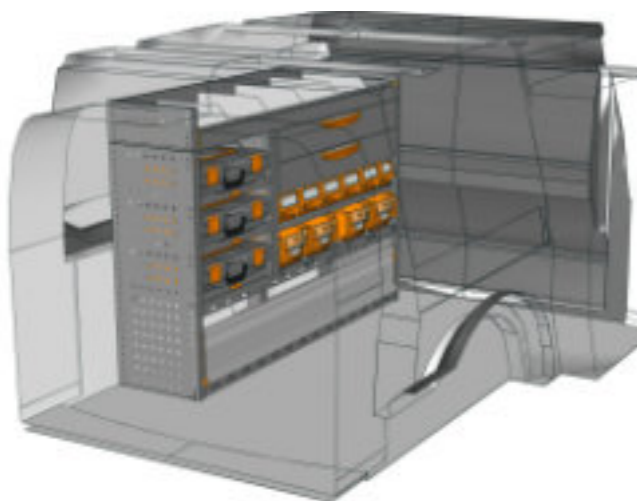

STV23-CA1512 M9 CHF 2'135.-
B/l 1524mm, T/p 365mm, H/h 900mm ~~CHF 2'979.-~~