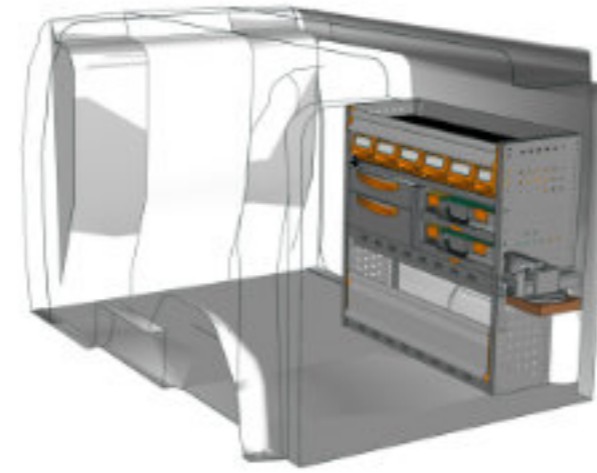

STV23-DO1010 P3 CHF 2'099.-
B/l 1016mm, T/p 365mm, H/h 1000mm ~~CHF 2'788.-~~