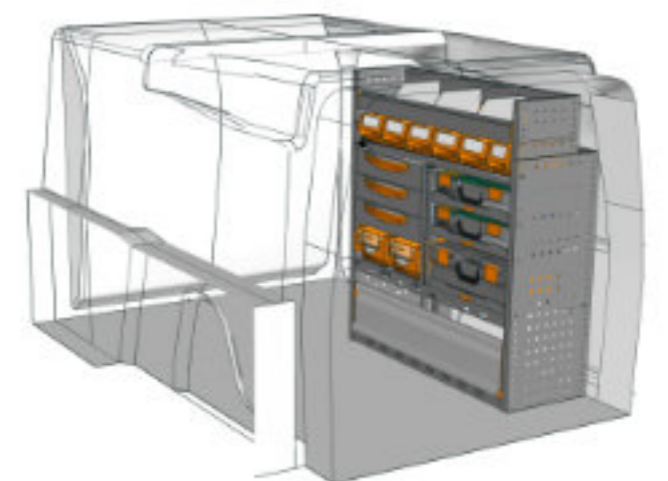

STV23-PA1011 P1 **CHF 2'030.-**
B/l 1016mm, T/p 365mm, H/h 1100mm ~~CHF 2'805.-~~