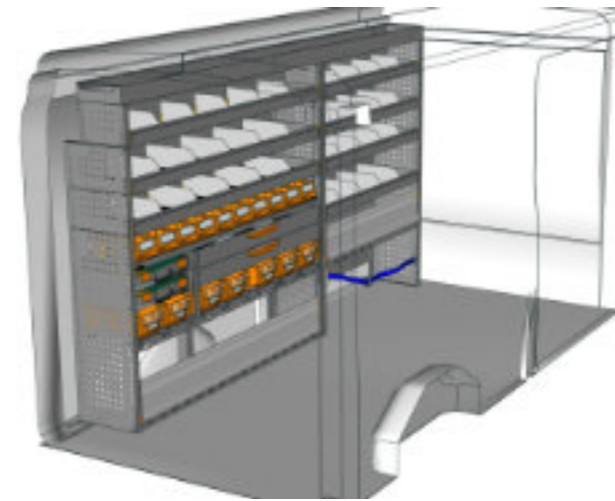

STV23-TR2917 03 **CHF 3'320.-**
B/l 2958mm, T/p 365mm, H/h 1690mm ~~CHF 4'630.-~~