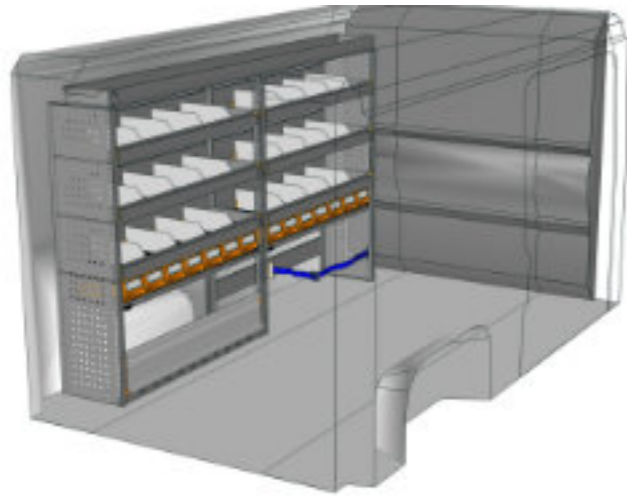

STORE VAN

STV23-DU2415 02 CHF 1'865.-
B/l 2540mm, T/p 365mm, H/h 1490mm ~~CHF 2'555.-~~