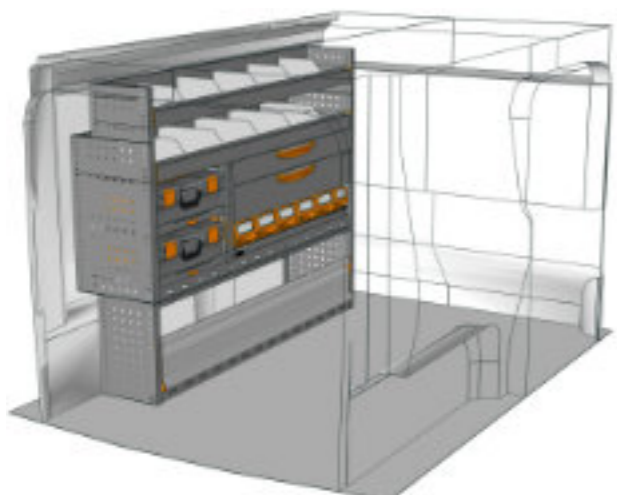

STV23-EX1512 M1 **CHF 1'977.-**
B/l 1524mm, T/p 365mm, H/h 1200mm ~~-CHF 2'734.-~~