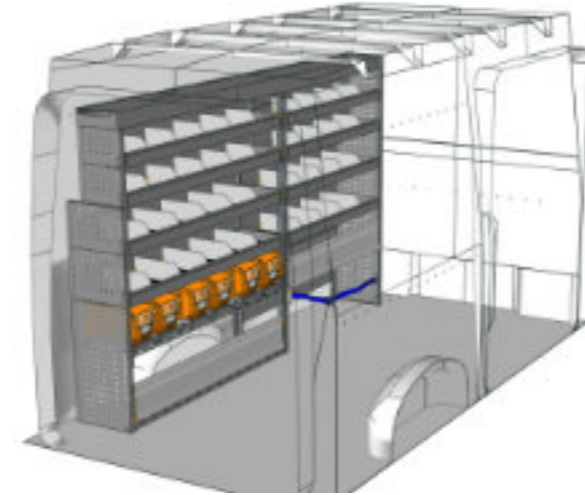

STV23-CR2717 01 CHF 2'302.-
 B/l 2749mm, T/p 365mm, H/h 1690mm ~~CHF 3'180.-~~

STV23-CR1517 05 CHF 2'786.-
 B/l 1524mm, T/p 365mm, H/h 1800mm ~~CHF 3'871.-~~

STV23-TS2212 P2 CHF 2'717.-
 B/l 2241mm, T/p 365mm, H/h 1240mm ~~CHF 3'773.-~~