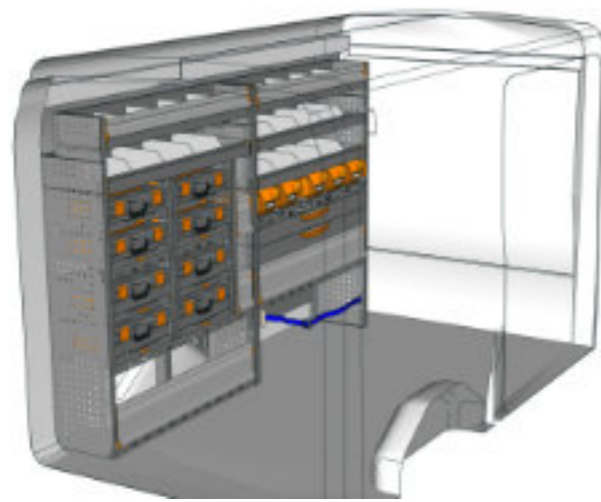

STV23-TR2416 M3 **CHF 4'432.-**
B/l 2450mm, T/p 365mm, H/h 1600mm ~~CHF 6'175.-~~