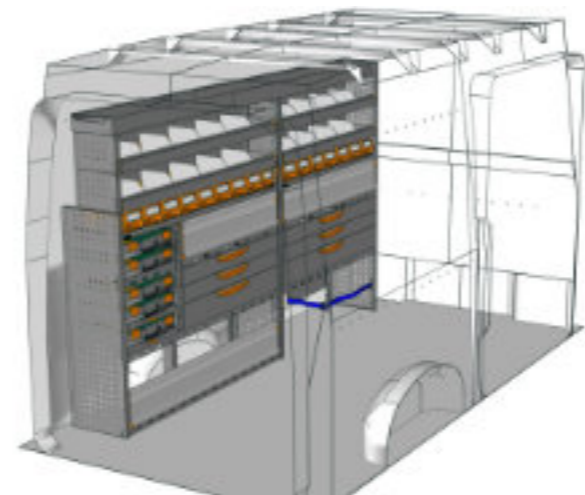

STV23-CR2717 P3 CHF 4'564.-
B/l 2749mm, T/p 365mm, H/h 1690mm ~~CHF 6'369.-~~