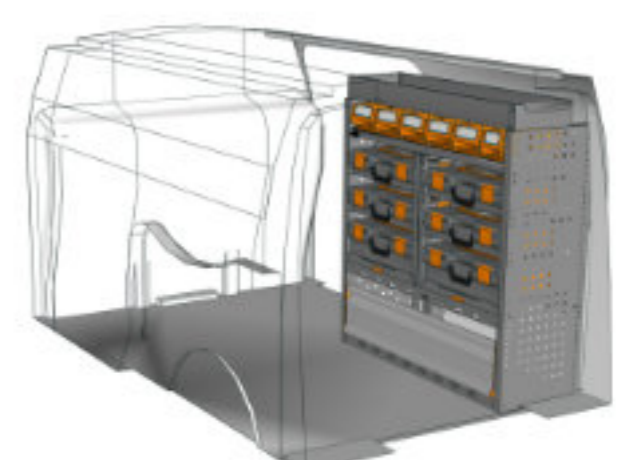

STV23-CN1011 M6 **CHF 1'652.-**
B/l 1016mm, T/p 365mm, H/h 1090mm ~~CHF 2'264.-~~

FORD Connect L1H1

FORD Connect L2H1