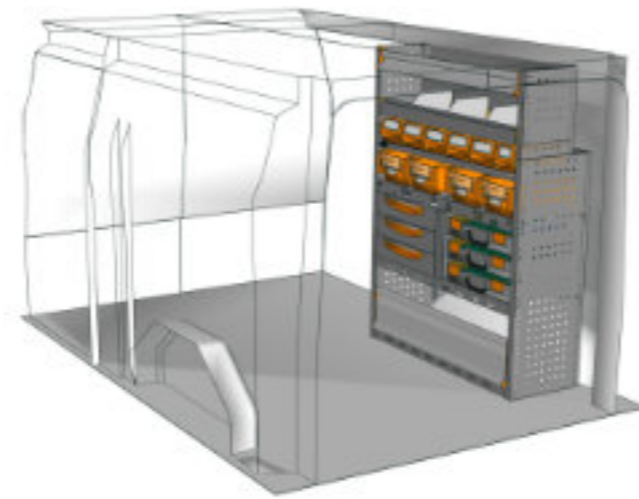

STV23-CU1013 P3 CHF 1'980.-
B/l 1016mm, T/p 365mm, H/h 1350mm ~~CHF 2'735.-~~