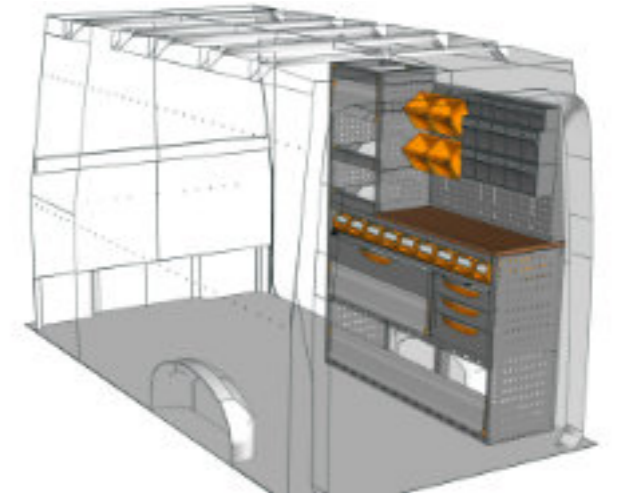

STV23-CR1517 05 CHF 2'786.-
B/l 1524mm, T/p 365mm, H/h 1800mm ~~CHF 3'871.-~~