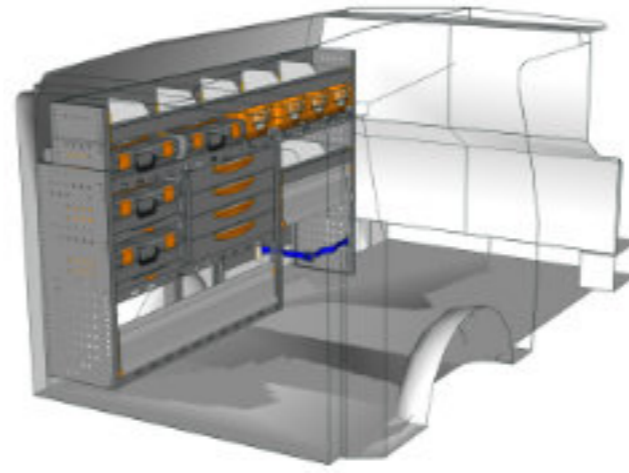

STV23-VT1912 M1 CHF 2'804.-
B/l 1942mm, T/p 365mm, H/h 1150mm ~~CHF 3'947.-~~