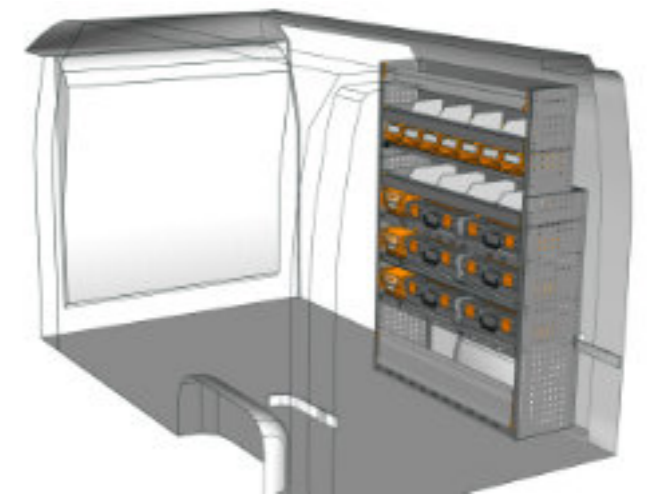

STV23-MA1217 M3 CHF 1'960.-
B/l 1225mm, T/p 365mm, H/h 1700mm ~~CHF 2'740.-~~

L1H1

RENAULT Master / OPEL Movano (2010-2021)
NISSAN Interstar / NV400

L2H1

RENAULT Master / OPEL Movano (2010-2021)
NISSAN Interstar / NV400