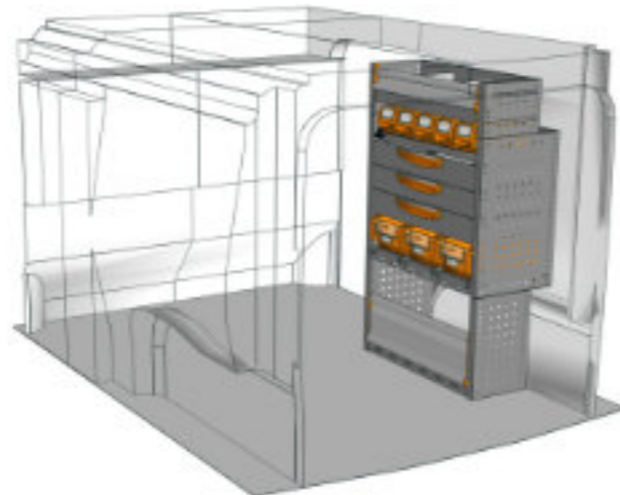

STV23-EX0712 P2 **CHF 1'303.-**
B/l 717mm, T/p 365mm, H/h 1200mm ~~-CHF 1'806.-~~