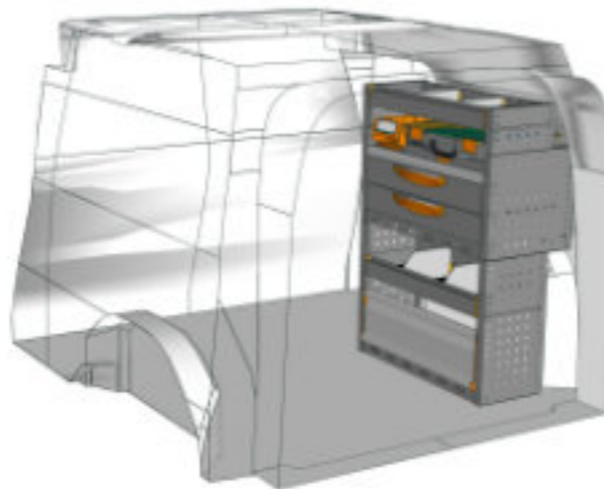

STV23-KA0710 P1 CHF 1'248.-
B/l 717mm, T/p 365mm, H/h 1000mm ~~CHF 1'735.-~~