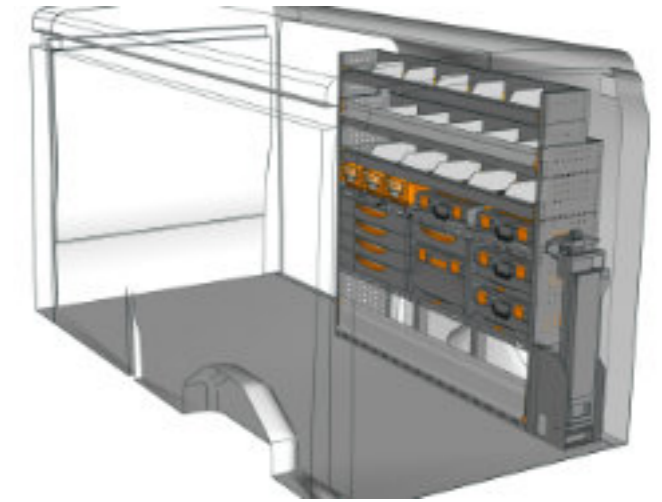

STV23-TR1717 M1 **CHF 3'976.-**
B/l 1733mm, T/p 365mm, H/h 1650mm ~~CHF 5'447.-~~

FORD Transit L2H2

FORD Transit L3H2