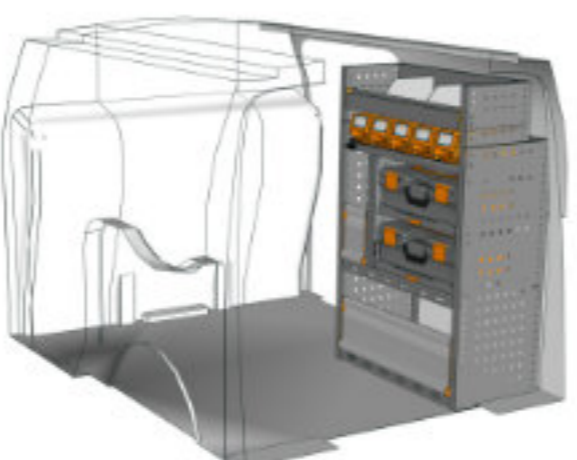

STV23-CN0711 M2 **CHF 1'220.-**
B/l 717mm, T/p 365mm, H/h 1100mm ~~CHF 1'683.-~~