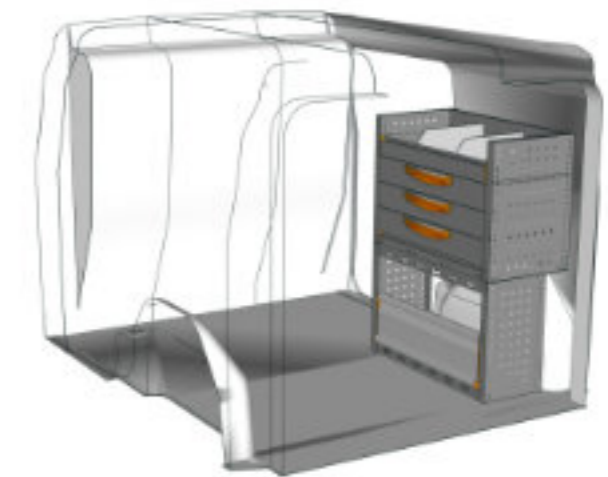

STV23-DO0710 P2 **CHF 1'095.-**
B/l 717mm, T/p 365mm, H/h 950mm ~~CHF 1'410.-~~