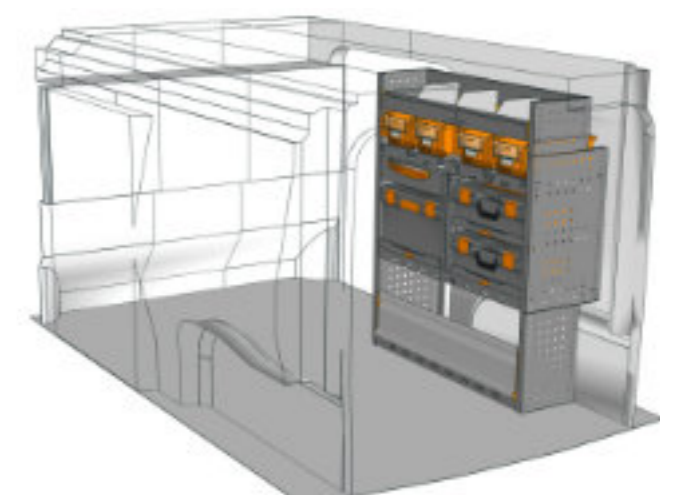

STV23-EX1012 M3 **CHF 1'659.-**
B/l 1016mm, T/p 365mm, H/h 1200mm ~~-CHF 2'276.-~~

L1H1

CITRÖEN Jumpy / FIAT Scudo
OPEL Vivaro / PEUGEOT Expert / TOYOTA Proace

L2H1

CITRÖEN Jumpy / FIAT Scudo
OPEL Vivaro / PEUGEOT Expert / TOYOTA Proace