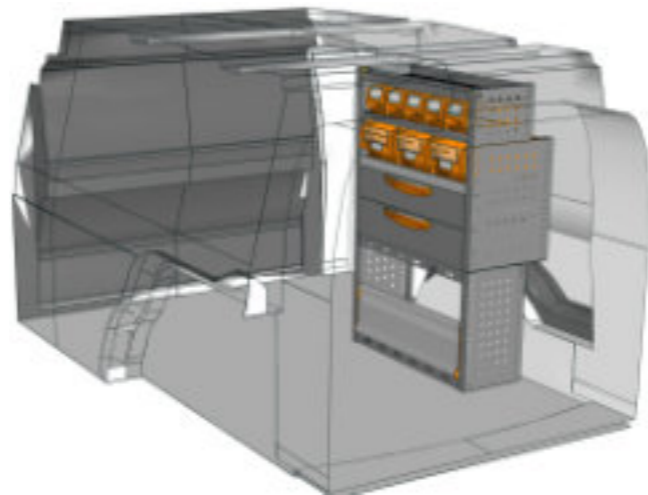

STV23-CA0711 P7 CHF 1'226.-
B/l 717mm, T/p 365mm, H/h 1100mm ~~CHF 1'705.-~~