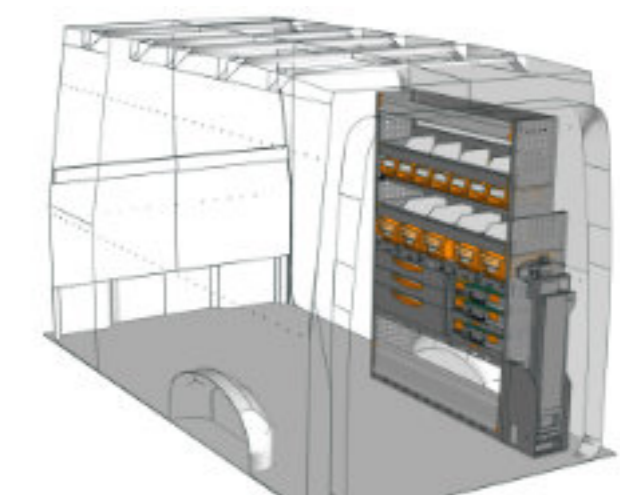

STV23-CR1217 P1 CHF 3'287.-
B/l 1225mm, T/p 365mm, H/h 1700mm ~~CHF 4'560.-~~