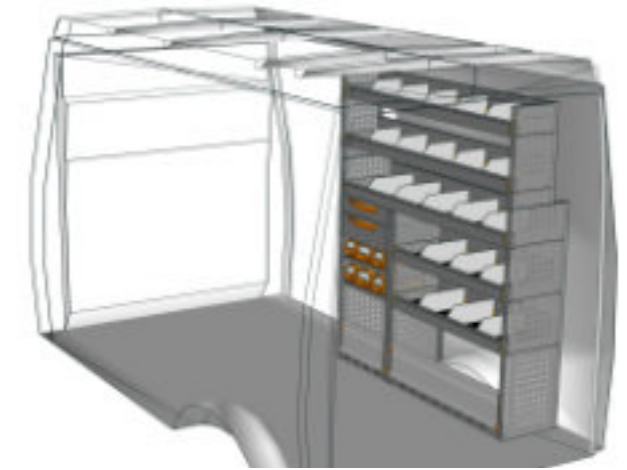

STORE VAN

STV23-KA1210 10 CHF 1'075.-
 B/l 1225mm, T/p 365mm, H/h 1100mm ~~CHF 1'485.-~~

STV23-KA0710 01 CHF 872.-
 B/l 717mm, T/p 365mm, H/h 1000mm ~~CHF 1'196.-~~

STV23-DA2717 01 CHF 2'648.-
 B/l 2749mm, T/p 365mm, H/h 1690mm ~~CHF 3'664.-~~