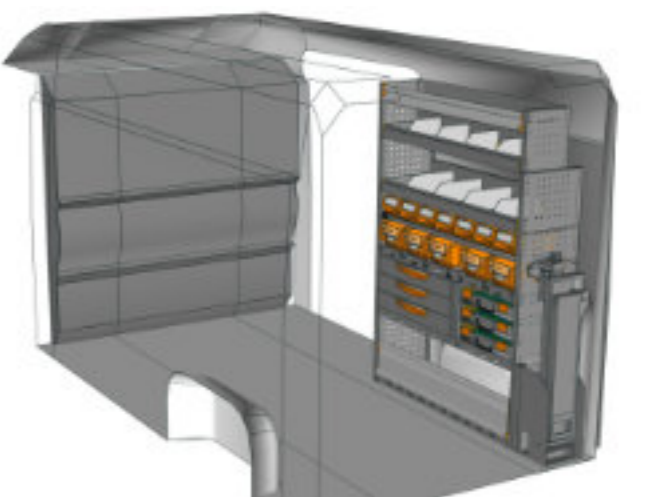

STV23-DU1217 P1 CHF 3'028.-
B/l 1225mm, T/p 365mm, H/h 1700mm ~~CHF 4'114.-~~