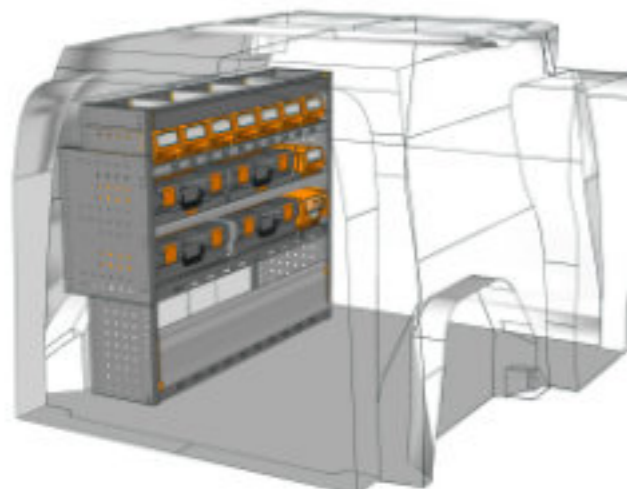

STV23-KA1210 M1 CHF 1'866.-
B/l 1225mm, T/p 365mm, H/h 1100 ~~CHF 2'616.-~~