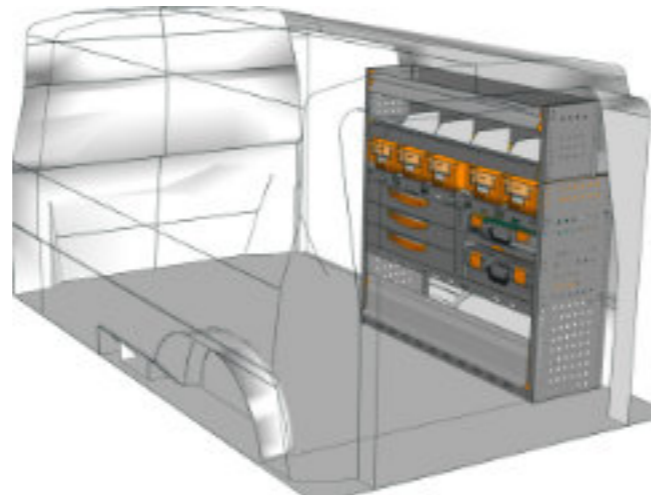

STV23-TS1212 P3 CHF 1'899.-
B/l 1225mm, T/p 365mm, H/h 1200mm ~~CHF 2'625.-~~