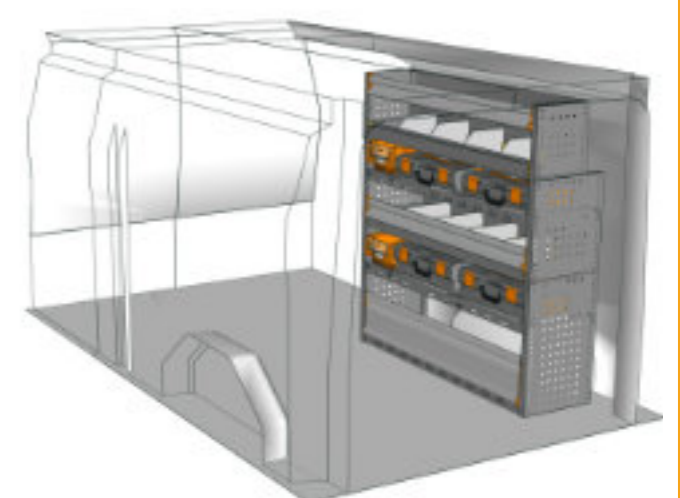

STV23-CU1213 M2 CHF 1'455.-
B/l 1225mm, T/p 365mm, H/h 1300mm ~~CHF 2'023.-~~

FORD Custom L1H1

FORD Custom L2H1