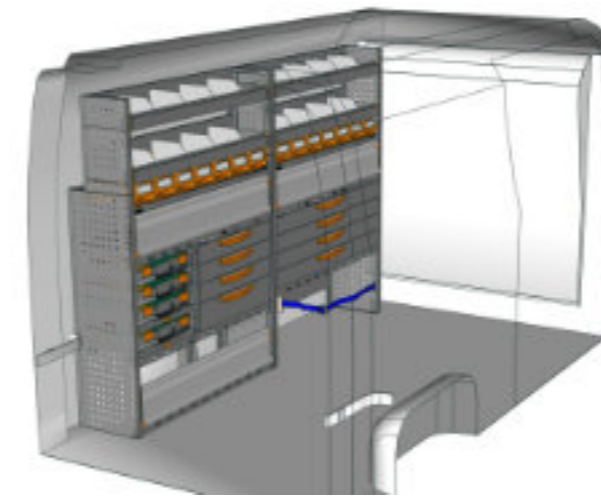

STV23-MA2417 P3 CHF 4'572.-
B/l 2450mm, T/p 365mm, H/h 1650mm ~~CHF 6'381.-~~