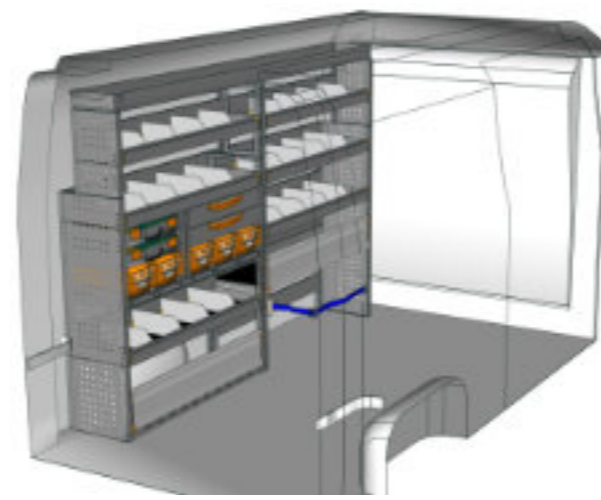

STV23-MA2417 01 CHF 2'583.-
B/l 2450mm, T/p 365mm, H/h 1690mm ~~CHF 3'578.-~~