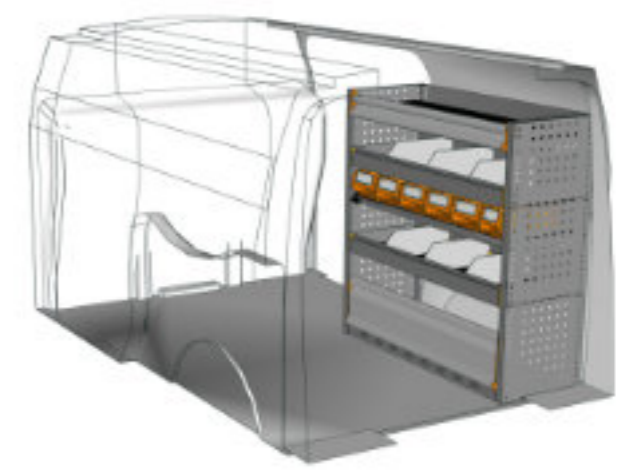

STV23-CN1010 04 **CHF 864.-**
B/l 1016mm, T/p 365mm, H/h 1000mm ~~CHF 1'179.-~~