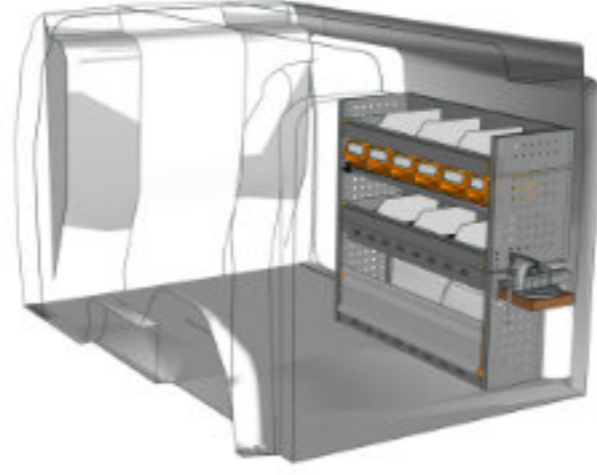

STV23-DO1010 07 CHF 1'248.-
B/l 1016mm, T/p 365mm, H/h 1000mm ~~CHF 1'612.-~~