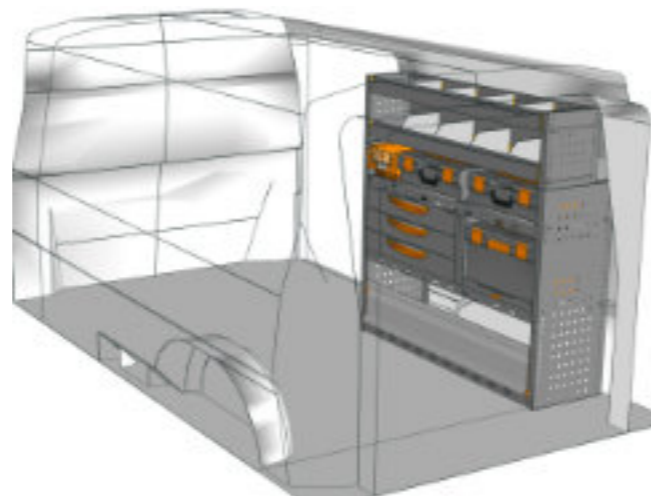

STV23-TS1212 M2 CHF 1'948.-
B/l 1225mm, T/p 365mm, H/h 1200mm ~~CHF 2'688.-~~