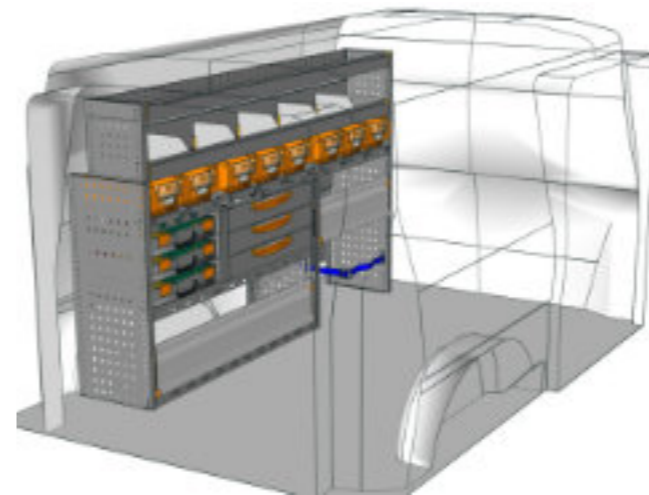

STV23-TS1912 P2 CHF 2'319.-
B/l 1942mm, T/p 365mm, H/h 1200mm ~~CHF 3'199.-~~