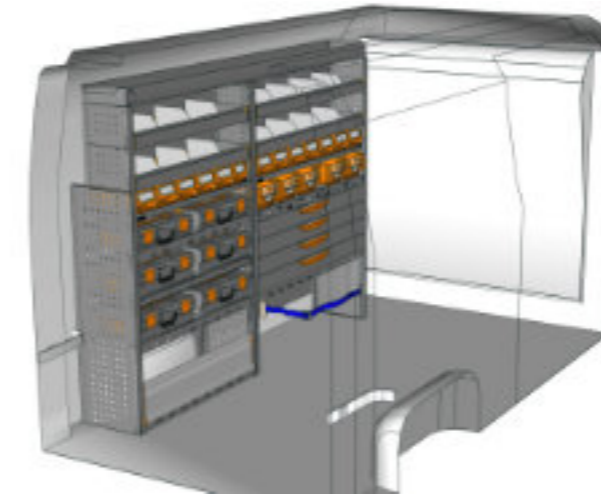

STV23-MA2217 M2 CHF 3'843.-
B/l 2241, T/p 365mm, H/h 1690mm ~~CHF 5'333.-~~