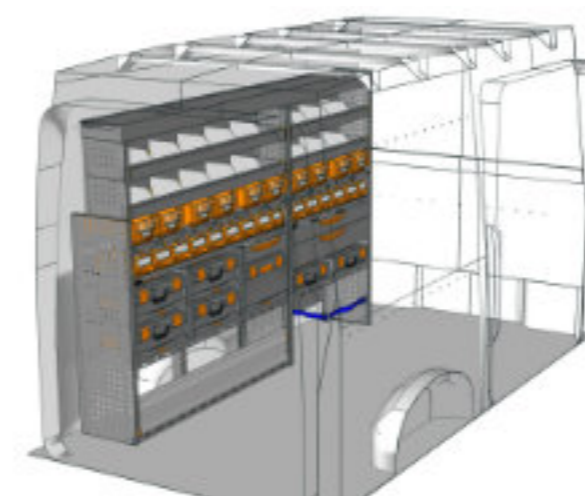

STV23-CR2517 M3 CHF 4'516.-
B/l 2749mm, T/p 365mm, H/h 1690mm ~~CHF 6'295.-~~