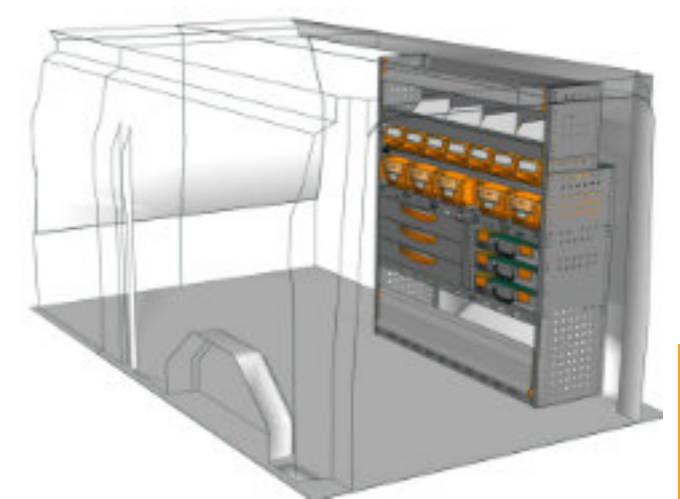

STV23-CU1213 P3 CHF 2'061.-
B/l 1225mm, T/p 365mm, H/h 1350mm ~~CHF 2'854.-~~