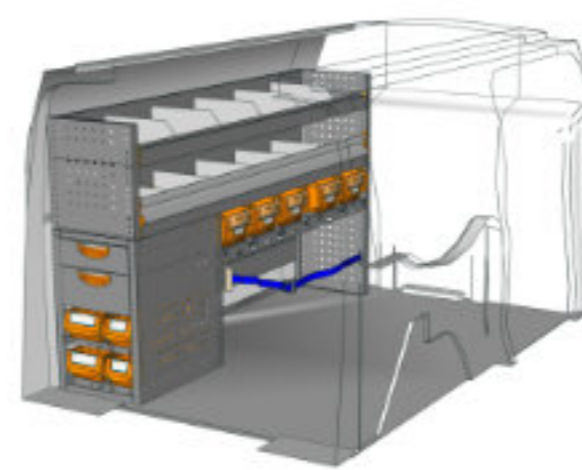

STV23-CN1710 04 **CHF 1'555.-**
B/l 1733mm, T/p 365mm, H/h 1000mm ~~CHF 2'130.-~~