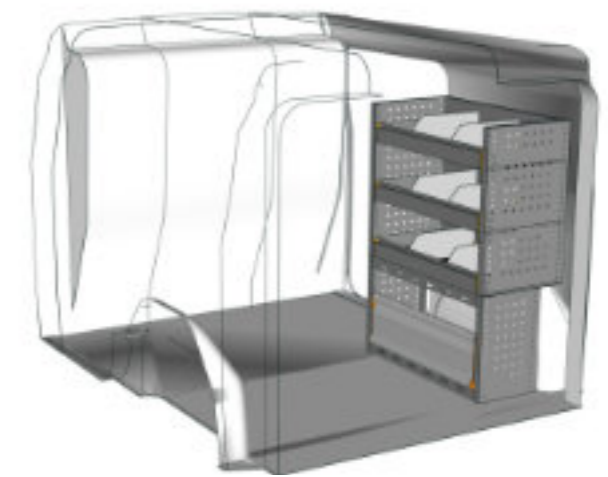

STV23-DO0710 02 **CHF 658.-**
B/l 717mm, T/p 365mm, H/h 1000mm ~~CHF 825.-~~