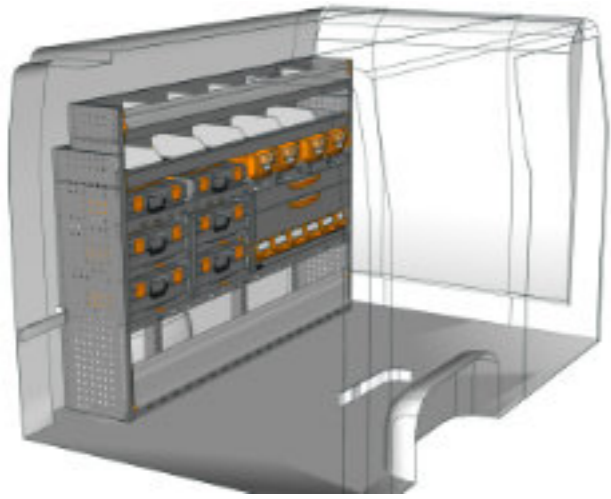

STV23-MA2014 M1 CHF 3'160.-
B/l 2032mm, T/p 365mm, H/h 1400mm ~~CHF 4'395.-~~