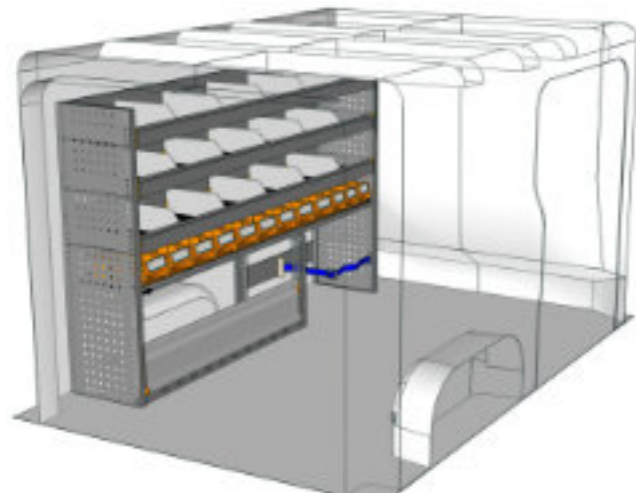

STORE VAN

STV23-TA1912 01 CHF 1'235.-
B/l 1942mm, T/p 365mm, H/h 1200mm -CHF 1'710.-