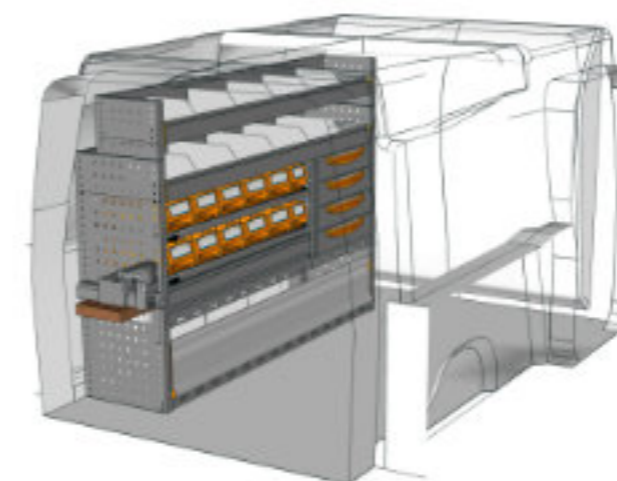

STV23-PA1511 P3 **CHF 2'350.-**
B/l 1524mm, T/p 365mm, H/h 1100mm ~~CHF 3'156.-~~