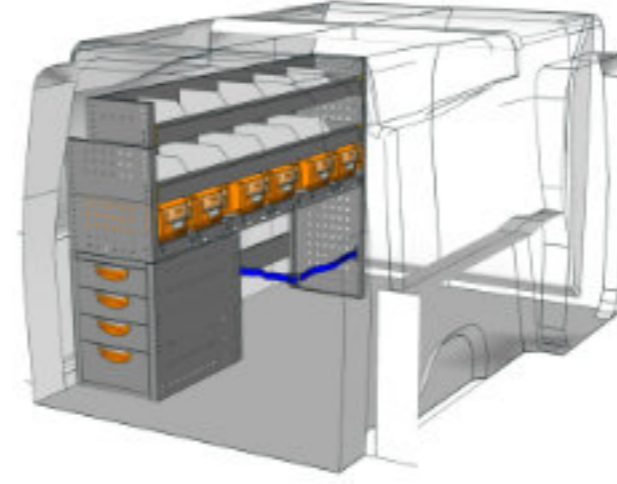

STV23-PA1511 05 **CHF 1'562.-**
B/l 1524mm, T/p 365mm, H/h 1050mm ~~CHF 2'145.-~~