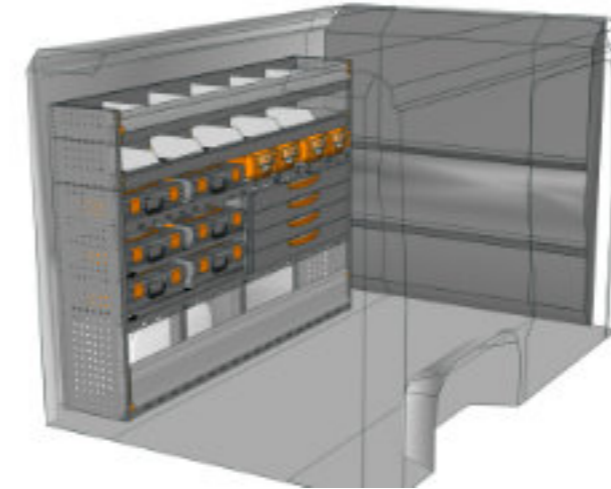

STV23-DU2014 M1 CHF 3'079.-
B/l 2032mm, T/p 365mm, H/h 1400mm ~~CHF 4'278.-~~