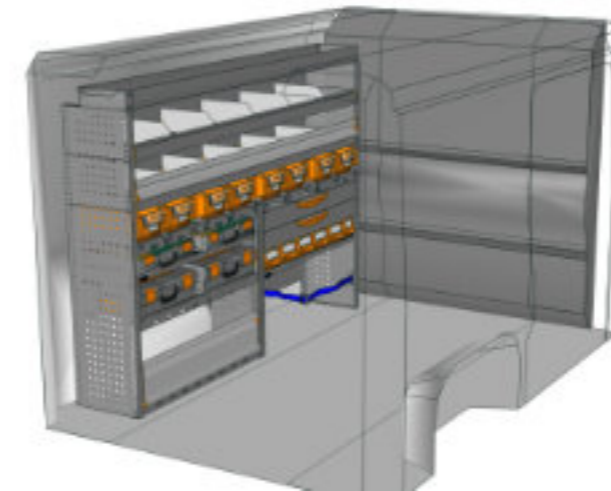

STV23-DU1014 01 CHF 1'197.-
 B/l 1016mm, T/p 365mm, H/h 1400mm ~~CHF 1'539.-~~

STV23-DO1511 P2 CHF 1'893.-
 B/l 1524mm, T/p 365mm, H/h 1150mm ~~CHF 2'611.-~~

STV23-DO1010 P3 CHF 2'099.-
 B/l 1016mm, T/p 365mm, H/h 1000mm ~~CHF 2'788.-~~