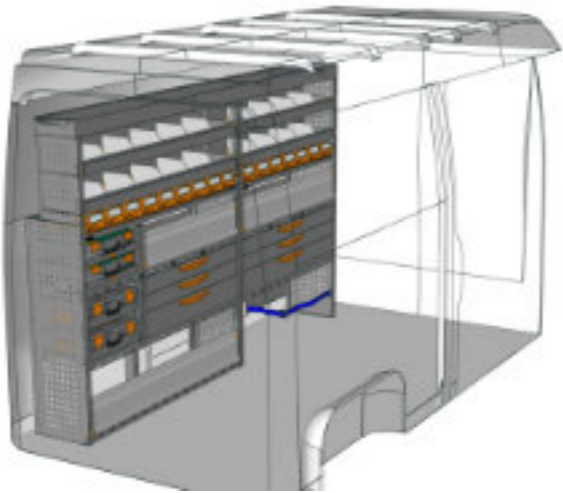

STV23-SP2717 P3 CHF 4'435.-
B/l 2749mm, T/p 365mm, H/h 1740mm ~~CHF 6'191.-~~