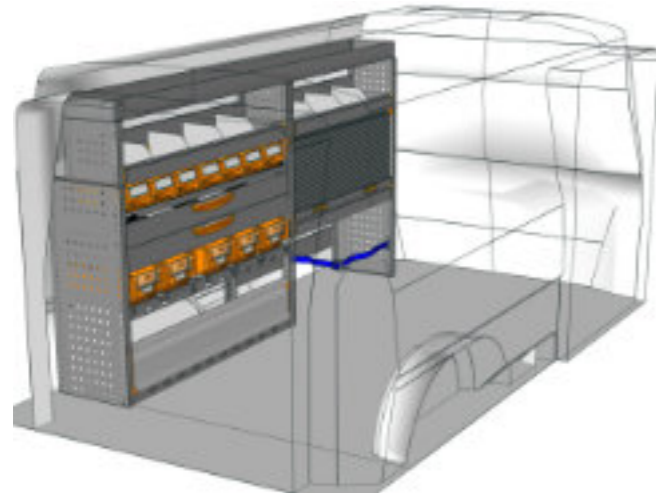

STV23-TS2212 02 CHF 2'292.-
B/l 2241mm, T/p 365mm, H/h 1240mm ~~CHF 3'213.-~~