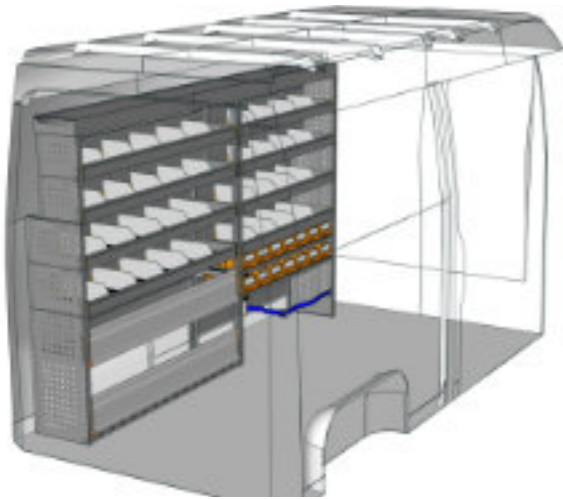

STORE VAN

STV23-SP2717 01 CHF 2'560.-
B/l 2749mm, T/p 365mm, H/h 1740mm ~~CHF 3'550.-~~