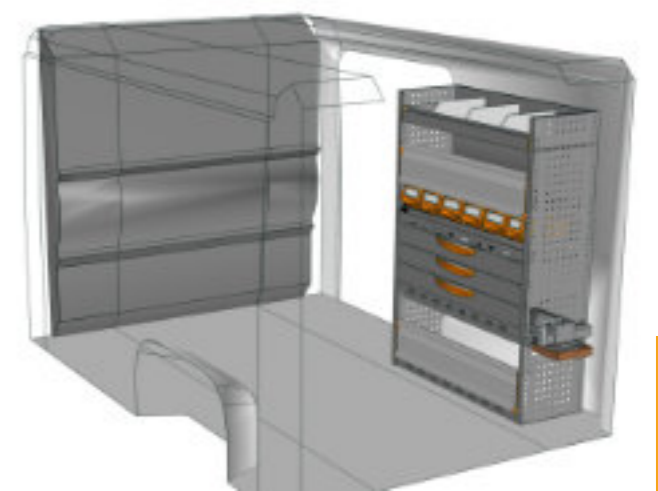

STV23-DU1014 P2 CHF 1'957.-
B/l 1016mm, T/p 365mm, H/h 1400mm ~~CHF 2'625.-~~