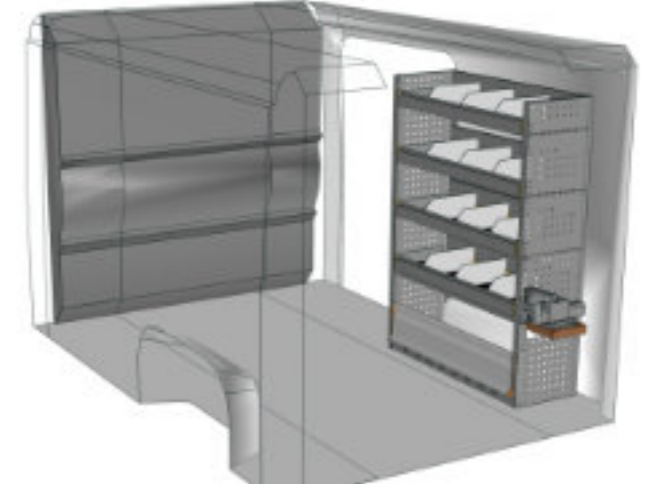

STORE VAN

STV23-DO1510 03 CHF 1'633.-
 B/l 1524mm, T/p 365mm, H/h 1000mm ~~CHF 2'244.-~~

STV23-DO1010 07 CHF 1'248.-
 B/l 1016mm, T/p 365mm, H/h 1000mm ~~CHF 1'612.-~~

STV23-DU2014 02 CHF 1'322.-
 B/l 2032mm, T/p 365mm, H/h 1400mm ~~CHF 1'833.-~~