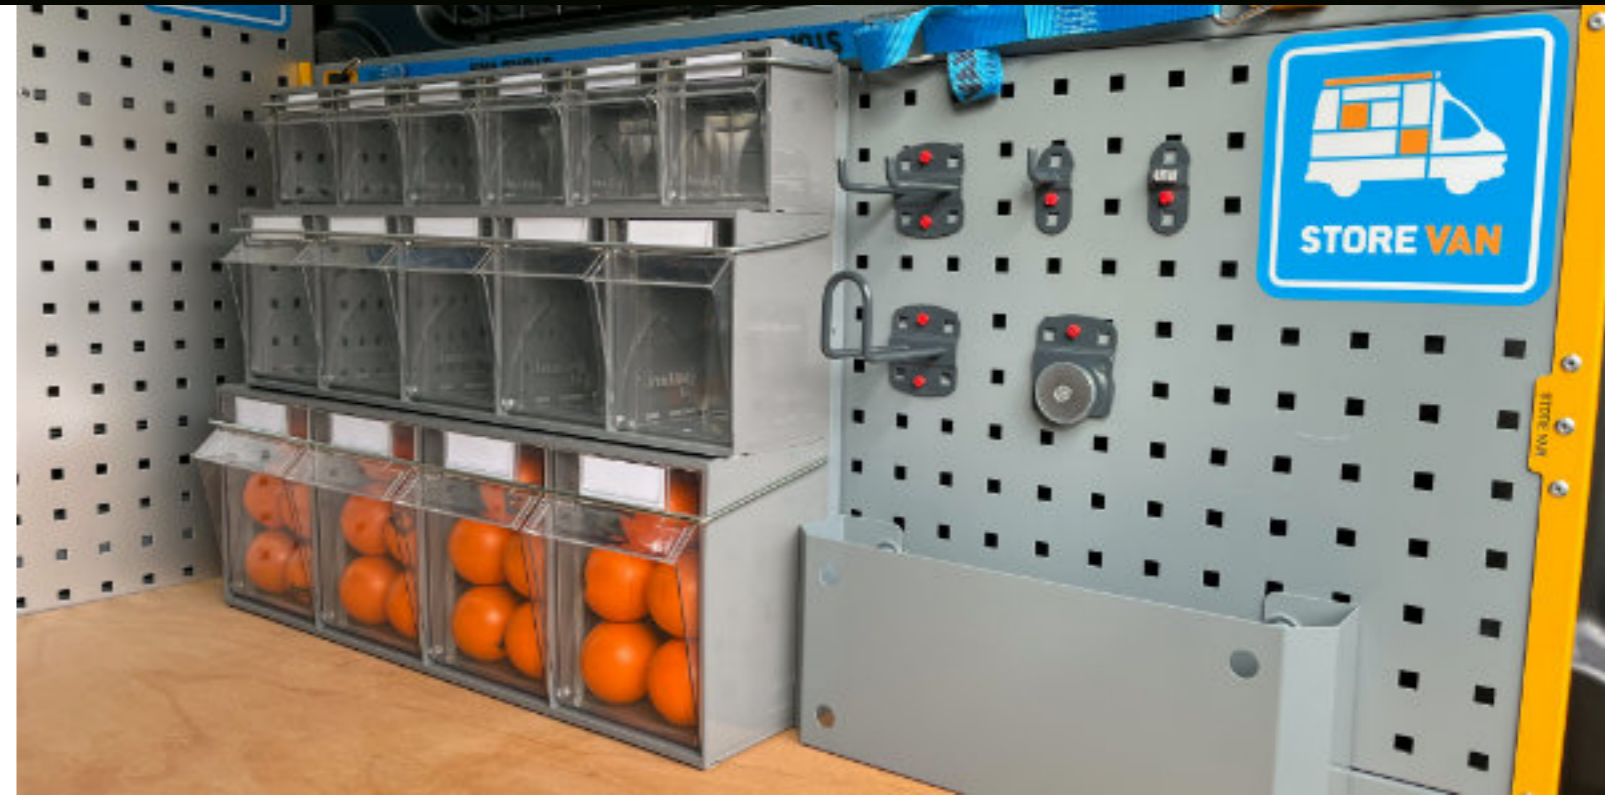

24x  B/l = 87mm T/p = 66mm H/h = 100mm

15x  B/l = 113mm T/p = 100mm H/h = 150mm

4x  B/l = 142mm T/p = 130mm H/h = 194mm

3x  B/l = 190mm T/p = 146mm H/h = 225mm

Wandregal inkl. Boxen
Etagère avec boîtes

STV23-FV BS W150 064 00 01 **CHF 378.-**