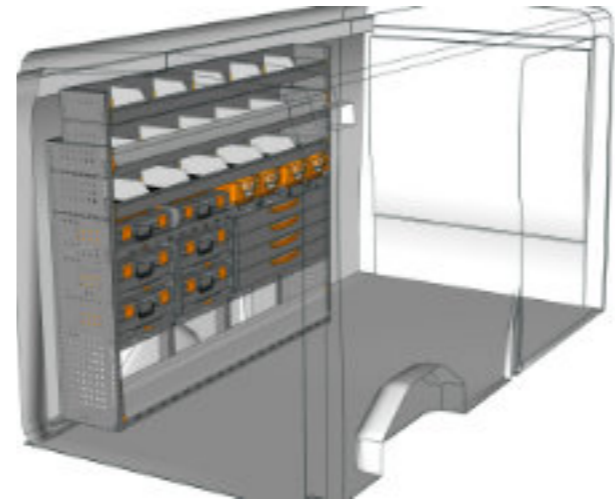

STV23-TR2017 M2 **CHF 3'256.-**
B/l 2032mm, T/p 365mm, H/h 1650mm ~~CHF 4'540.-~~