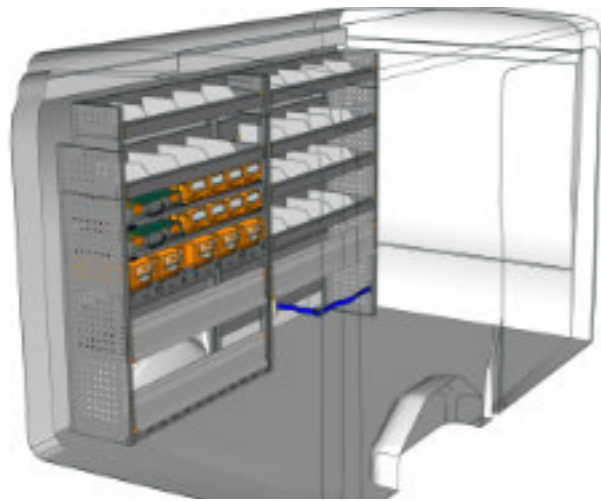

STORE VAN

STV23-TR2417 02 **CHF 2'624.-**
B/l 2450mm, T/p 365mm, H/h 1690mm ~~CHF 3'634.-~~