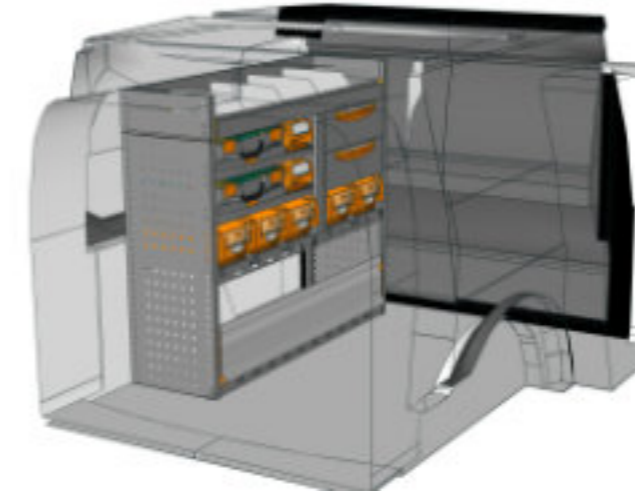

STV23-CA1211 P8 CHF 1'730.-
B/l 1225mm, T/p 365mm, H/h 900mm ~~CHF 2'423.-~~