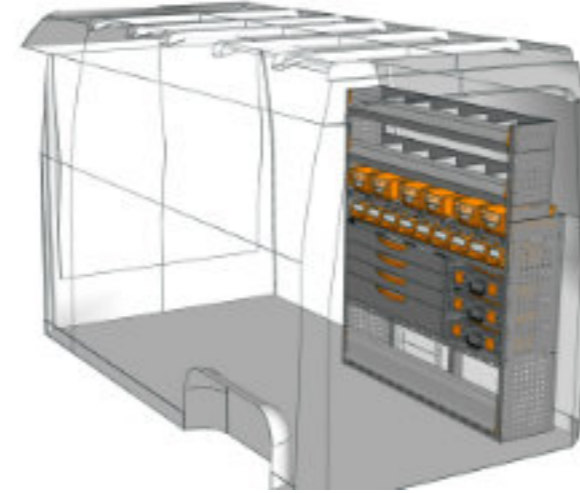

STV23-SP1517 M1 CHF 2'680.-
B/l 1524mm, T/p 365mm, H/h 1700mm ~~CHF 3'717.-~~