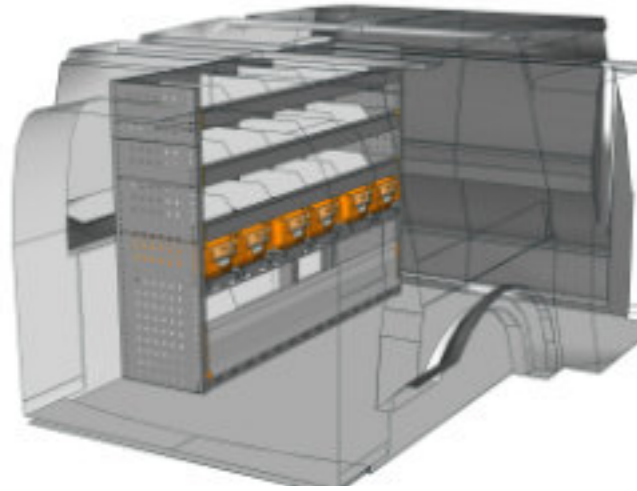

STORE VAN

STV23-CA1509 23 CHF 1'160.-
B/l 1524mm, T/p 365mm, H/h 900mm ~~CHF 1'608.-~~