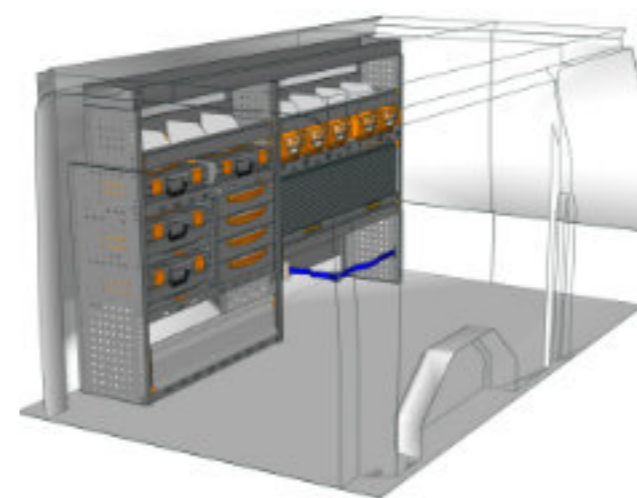

STV23-CU2213 M2 CHF 3'023.-
B/l 2241mm, T/p 365mm, H/h 1340mm ~~CHF 4'205.-~~