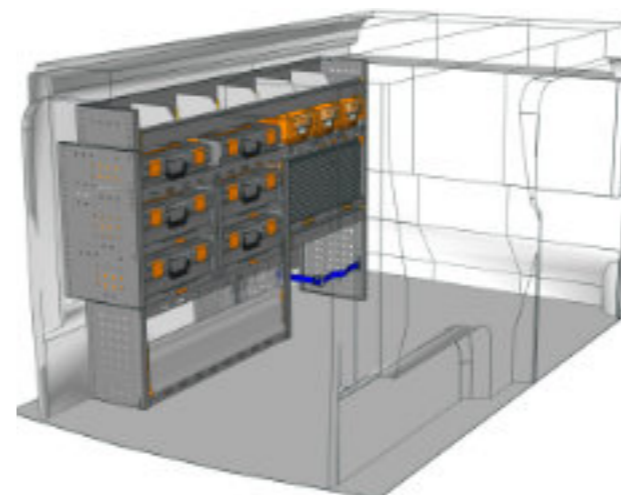

STV23-EX1712 M2 **CHF 2'401.-**
B/l 1733mm, T/p 365mm, H/h 1200mm ~~-CHF 3'336.-~~