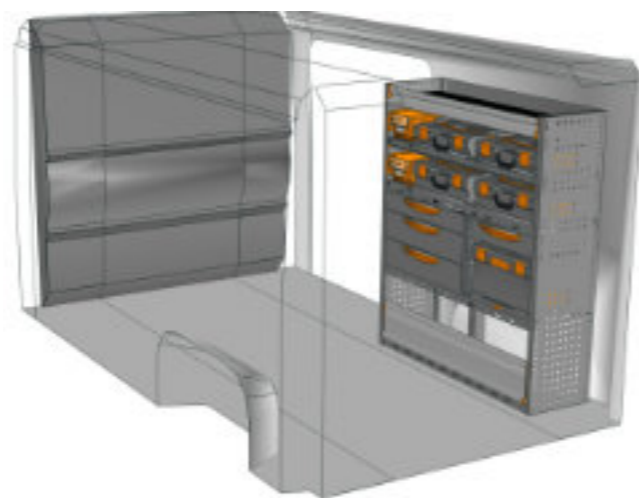

STV23-DU1214 M1 CHF 2'350.-
B/l 1225mm, T/p 365mm, H/h 1400mm ~~CHF 3'252.-~~